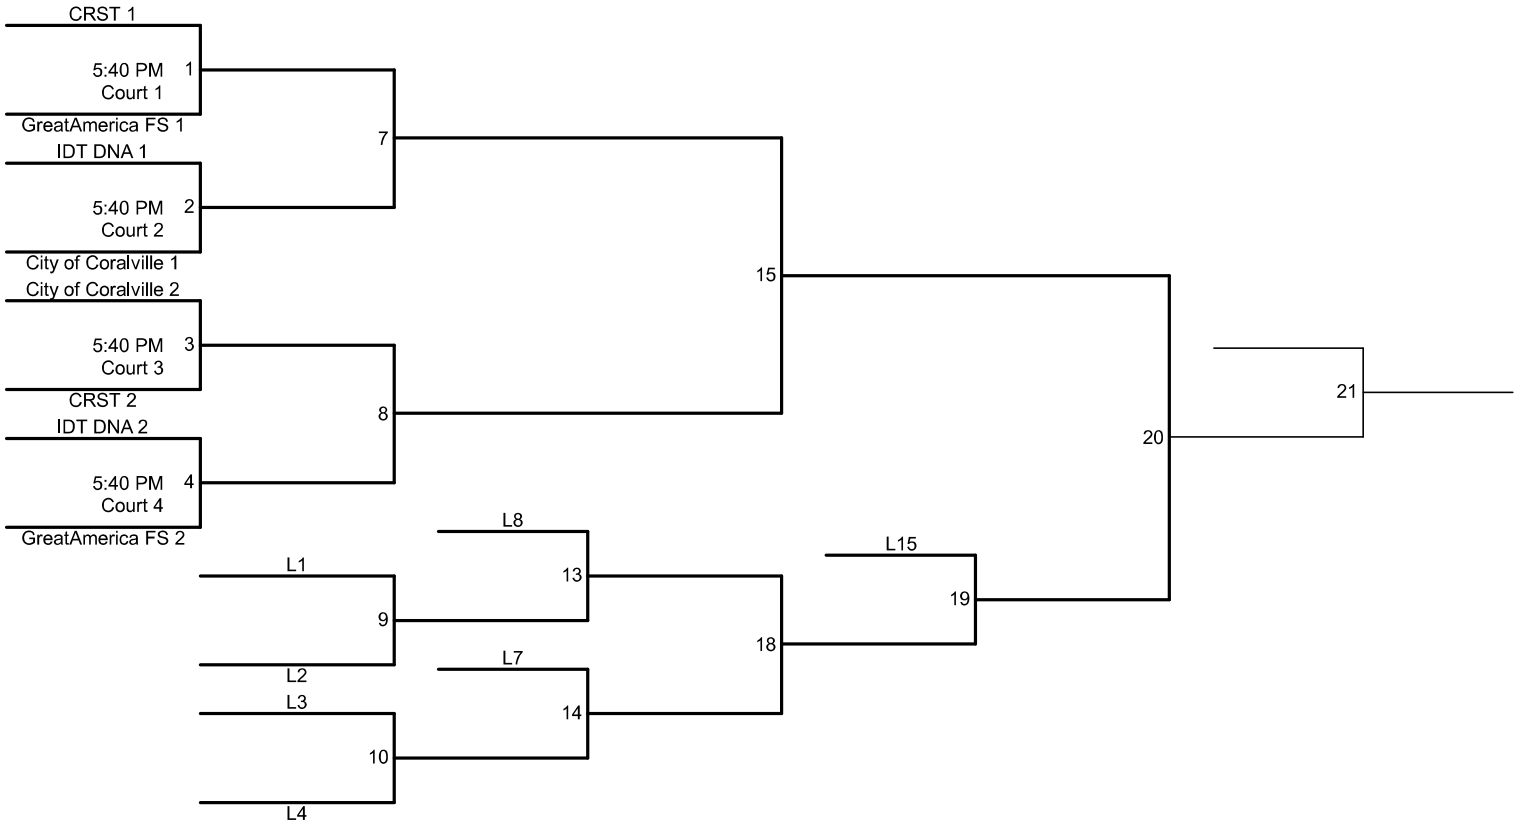

CORRIDOR

CORPORATE *GAMES*

Division I
Men's 3 on 3 Basketball
Tuesday June 8th
Helen G. Nassif YMCA
Games Start at 5:40 PM

CORRIDOR **CORPORATE** *GAMES*

Division 1 & 2 Women's 3 on 3 Basketball

Helen G. Nassif YMCA

Wednesday, June 9

Best of 3

Great America FS vs CRBT	Court 3	5:40 PM	Game 3
--------------------------	---------	---------	--------

CRBT vs Great America FS			Game 7
--------------------------	--	--	--------

Great America FS vs CRBT			Game 9* if Necessary
--------------------------	--	--	----------------------

CORRIDOR

CORPORATE *GAMES*

Division 2
Men's 3 on 3 Basketball
Wednesday June 9th
Helen G. Nassif YMCA
Games Start at 5:40 PM