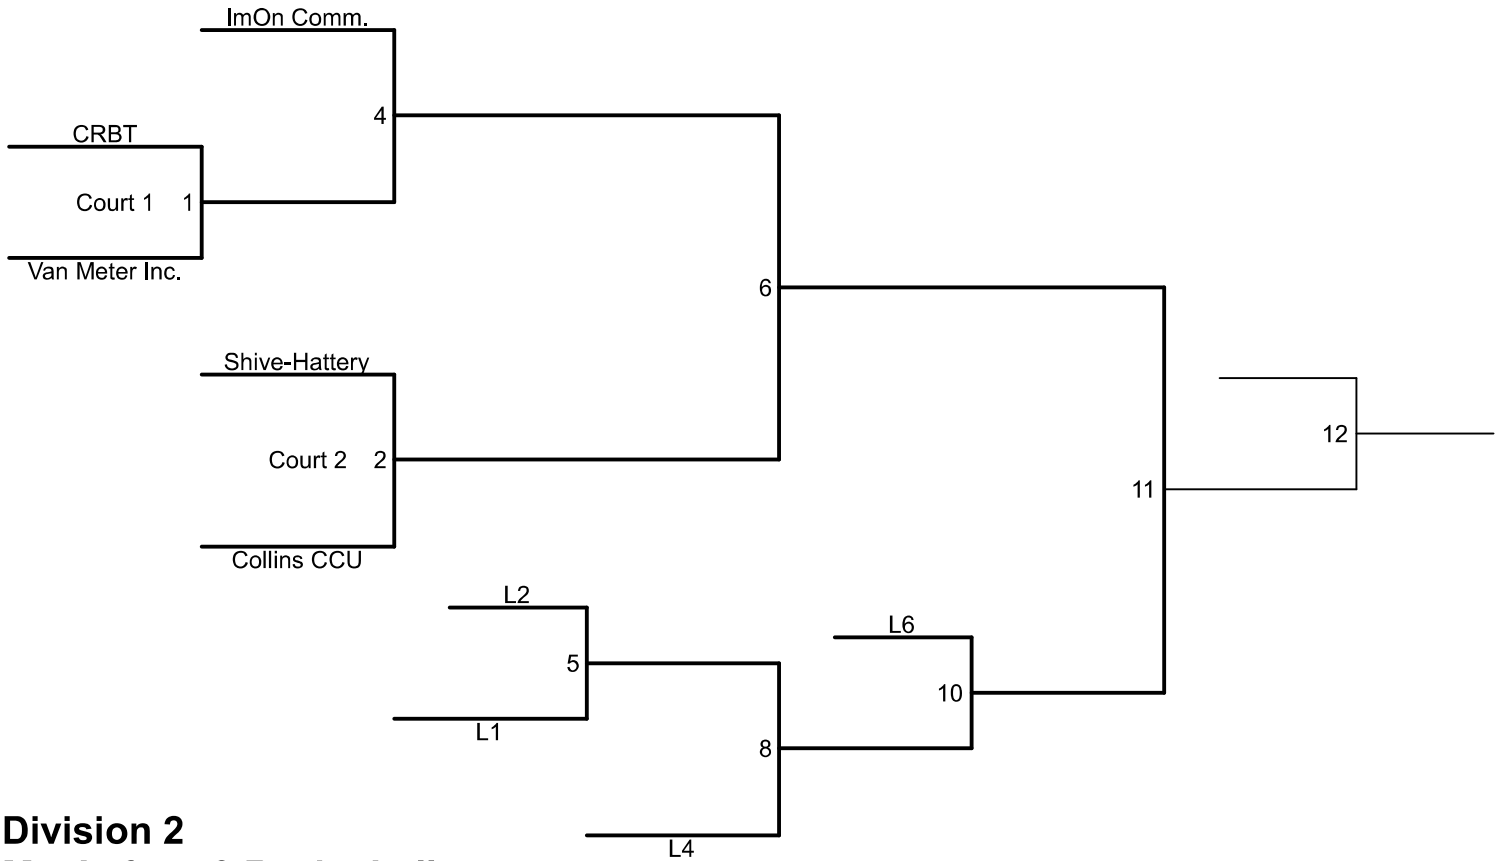

Great America FS vs CRBT			Game 9* if Necessary
--------------------------	--	--	----------------------

CORRIDOR

CORPORATE *GAMES*

Division 2
Men's 3 on 3 Basketball
Wednesday June 9th
Helen G. Nassif YMCA
Games Start at 5:40 PM