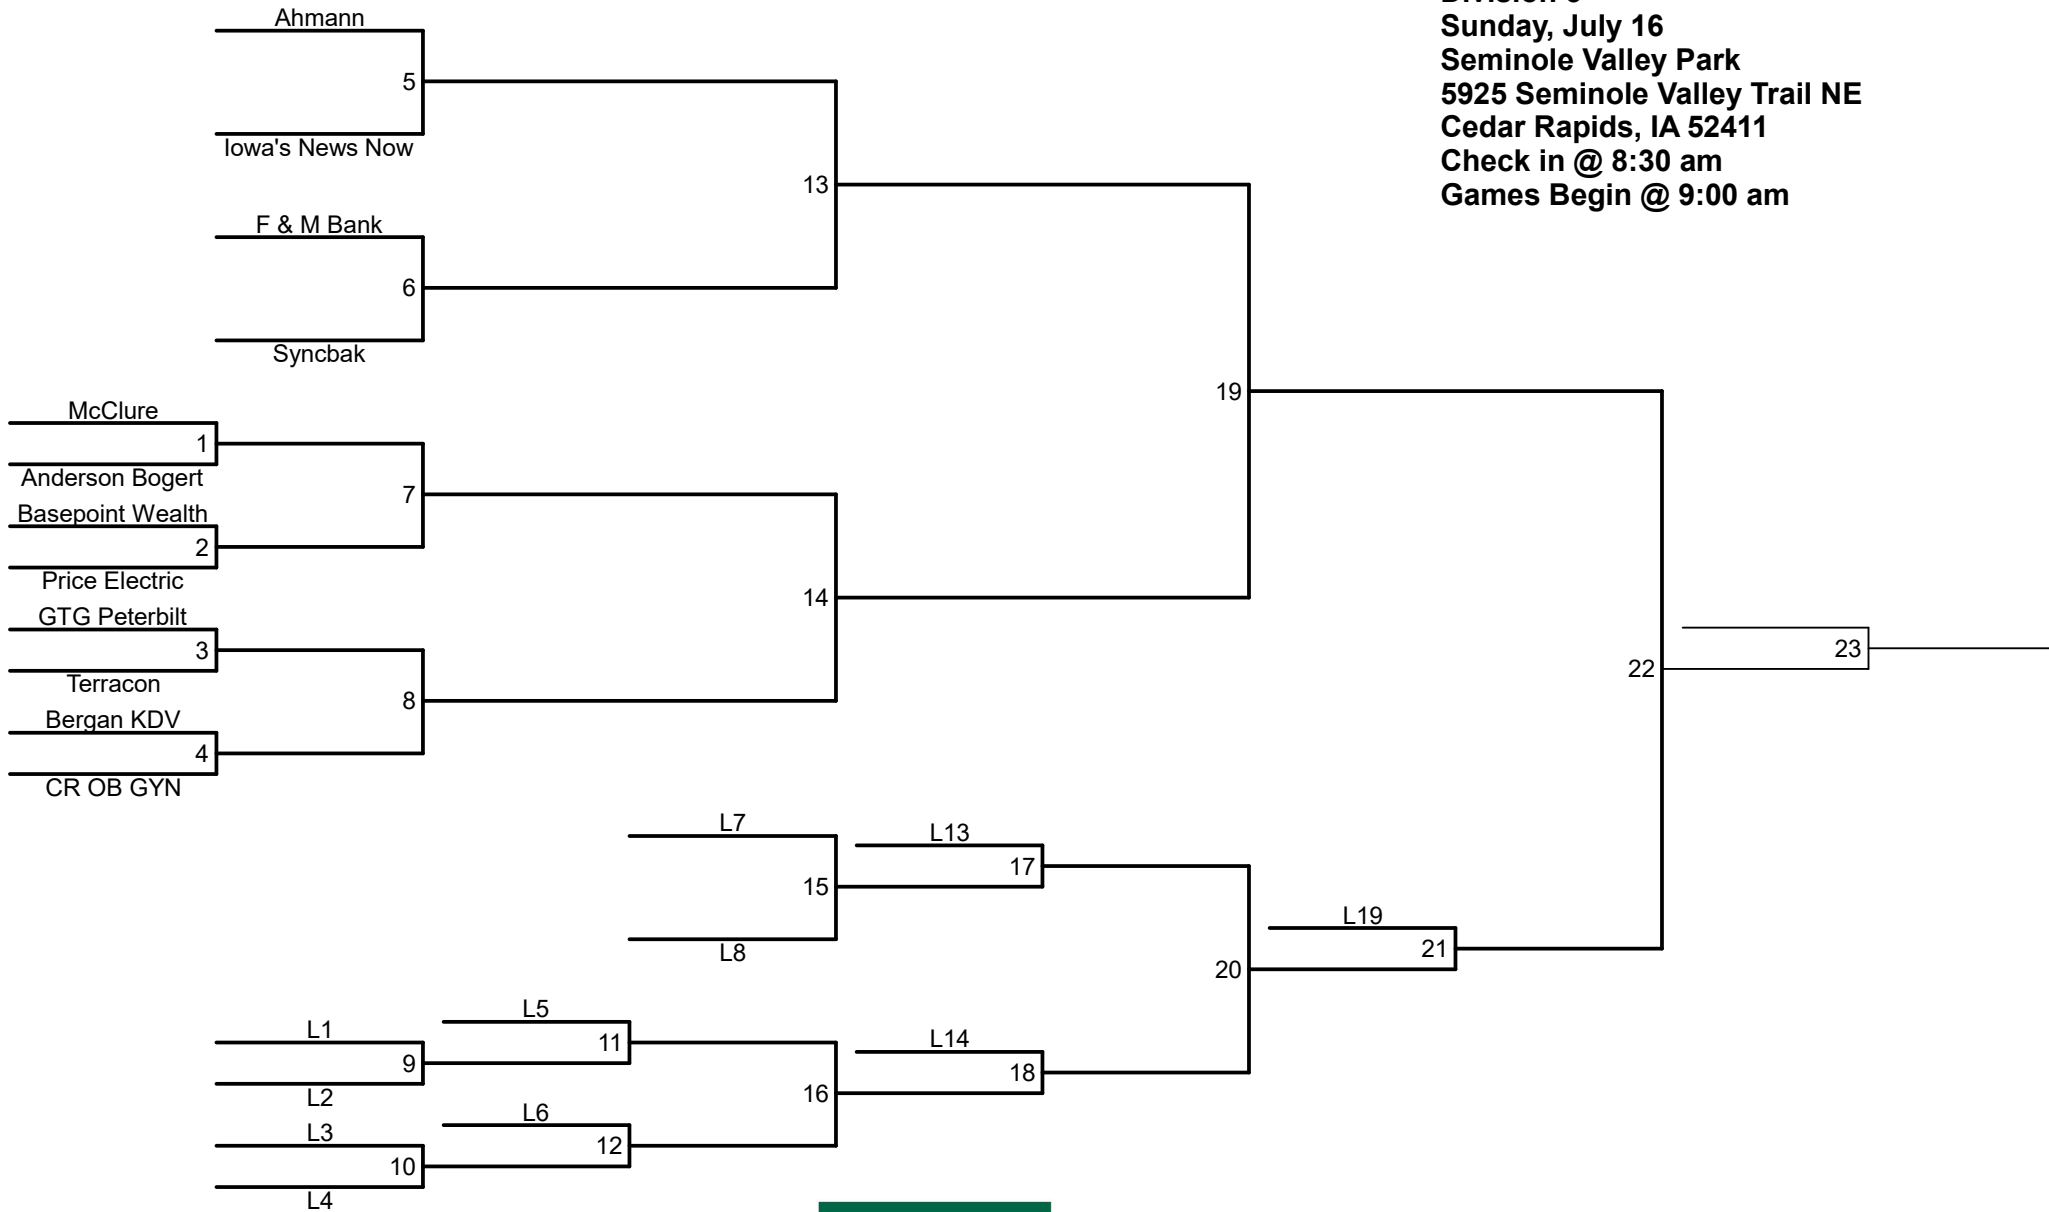

Mud Volleyball
Division 1
Sunday, July 16
Seminole Valley Park
5925 Seminole Valley Trail NE
Cedar Rapids, IA 52411
Check in @ 10:45 am
Games Begin @ 11:00 am

CORRIDOR
 CORPORATE *GAMES*

Mud Volleyball
Division 2
Sunday, July 16
Seminole Valley Park
5925 Seminole Valley Trail NE
Cedar Rapids, IA 52411
Check in @ 9:45 am
Games Begin @ 10:00 am

CORRIDOR
CORPORATE *GAMES*

Mud Volleyball
Division 3
Sunday, July 16
Seminole Valley Park
5925 Seminole Valley Trail NE
Cedar Rapids, IA 52411
Check in @ 8:30 am
Games Begin @ 9:00 am

CORRIDOR
 CORPORATE *GAMES*