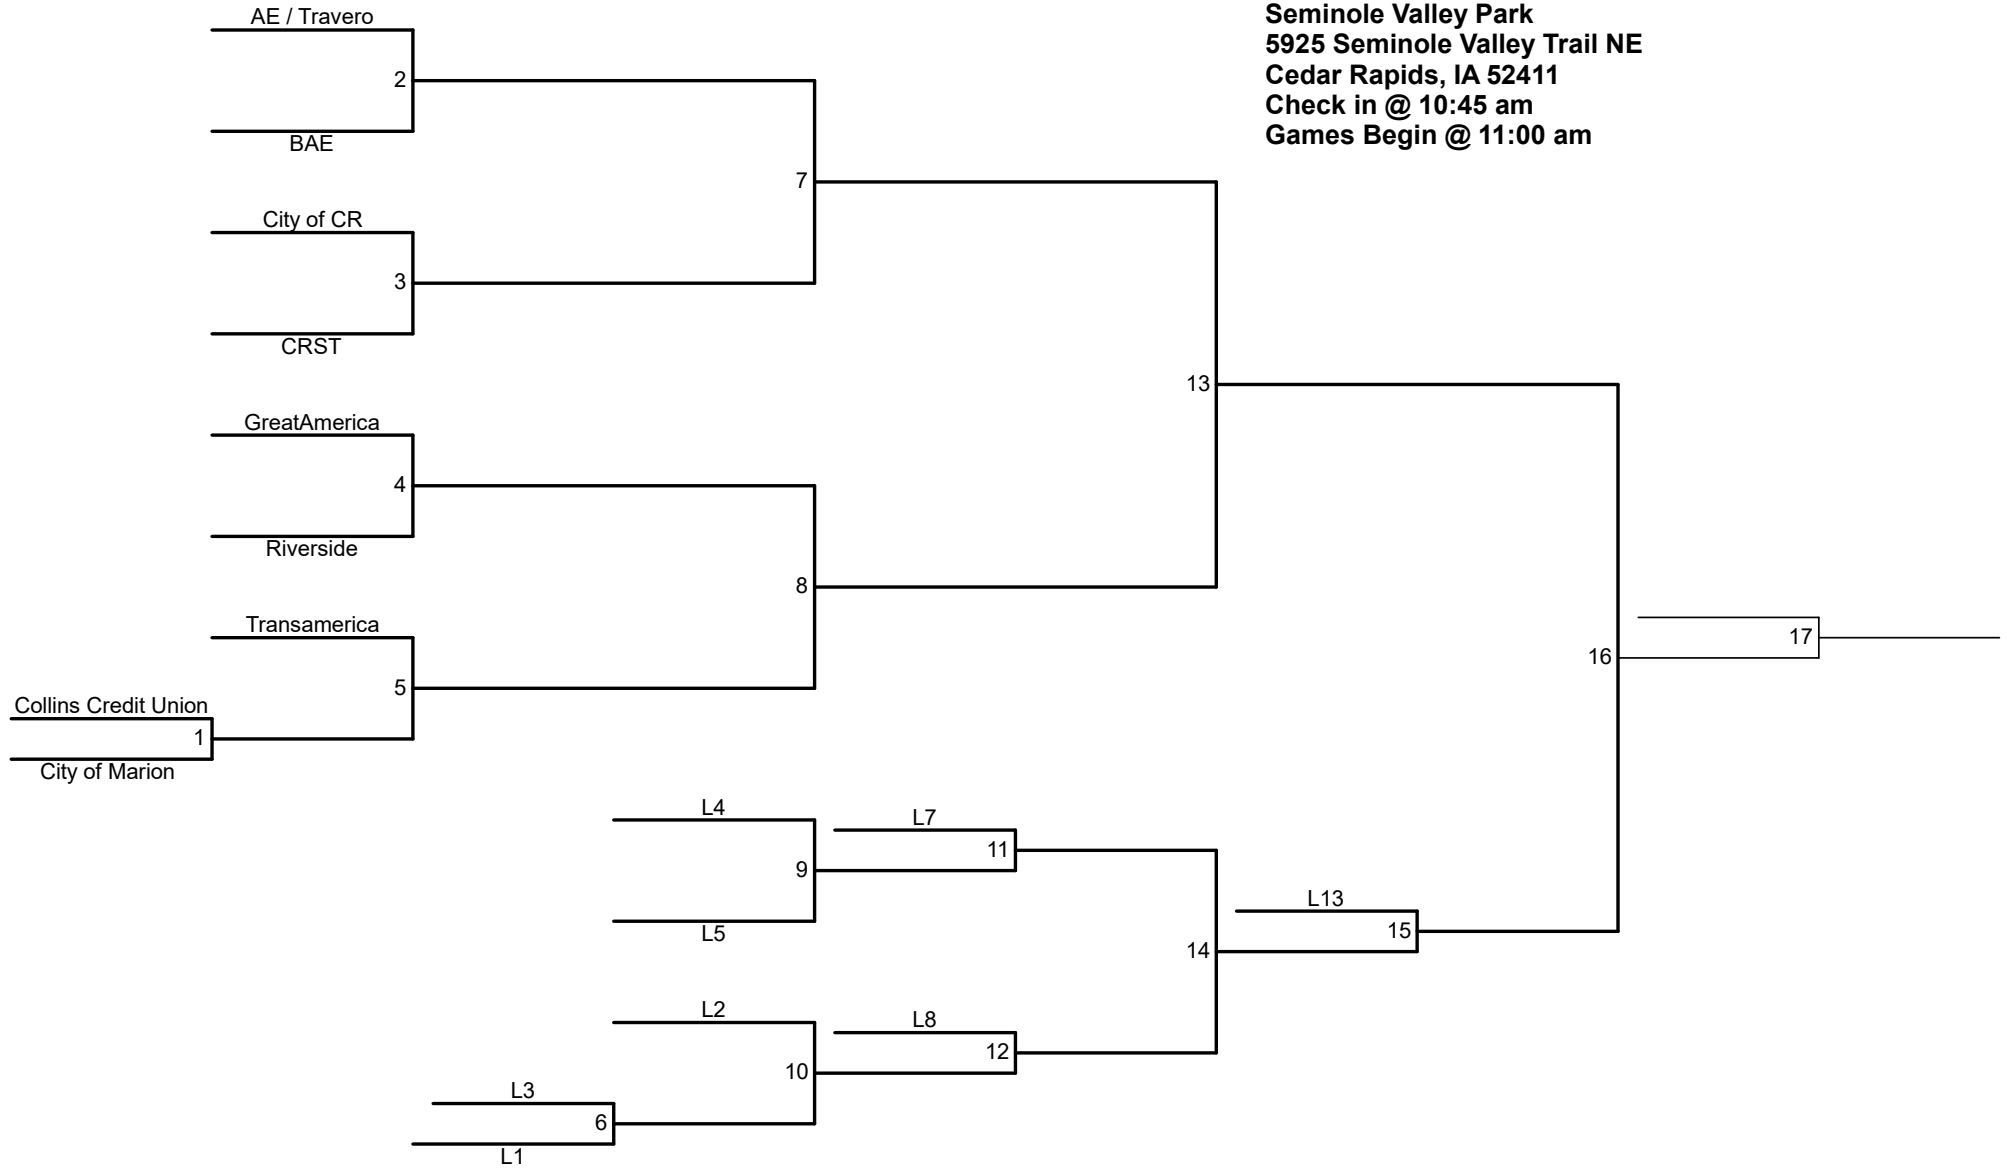

Mud Volleyball
Division 1
Sunday, July 16
Seminole Valley Park
5925 Seminole Valley Trail NE
Cedar Rapids, IA 52411
Check in @ 10:45 am
Games Begin @ 11:00 am

CORRIDOR
 CORPORATE *GAMES*

Mud Volleyball
Division 2
Sunday, July 16
Seminole Valley Park
5925 Seminole Valley Trail NE
Cedar Rapids, IA 52411
Check in @ 9:45 am
Games Begin @ 10:00 am

CORRIDOR
CORPORATE *GAMES*

Mud Volleyball
Division 3
Sunday, July 16
Seminole Valley Park
5925 Seminole Valley Trail NE
Cedar Rapids, IA 52411
Check in @ 8:30 am
Games Begin @ 9:00 am

CORRIDOR
 CORPORATE *GAMES*