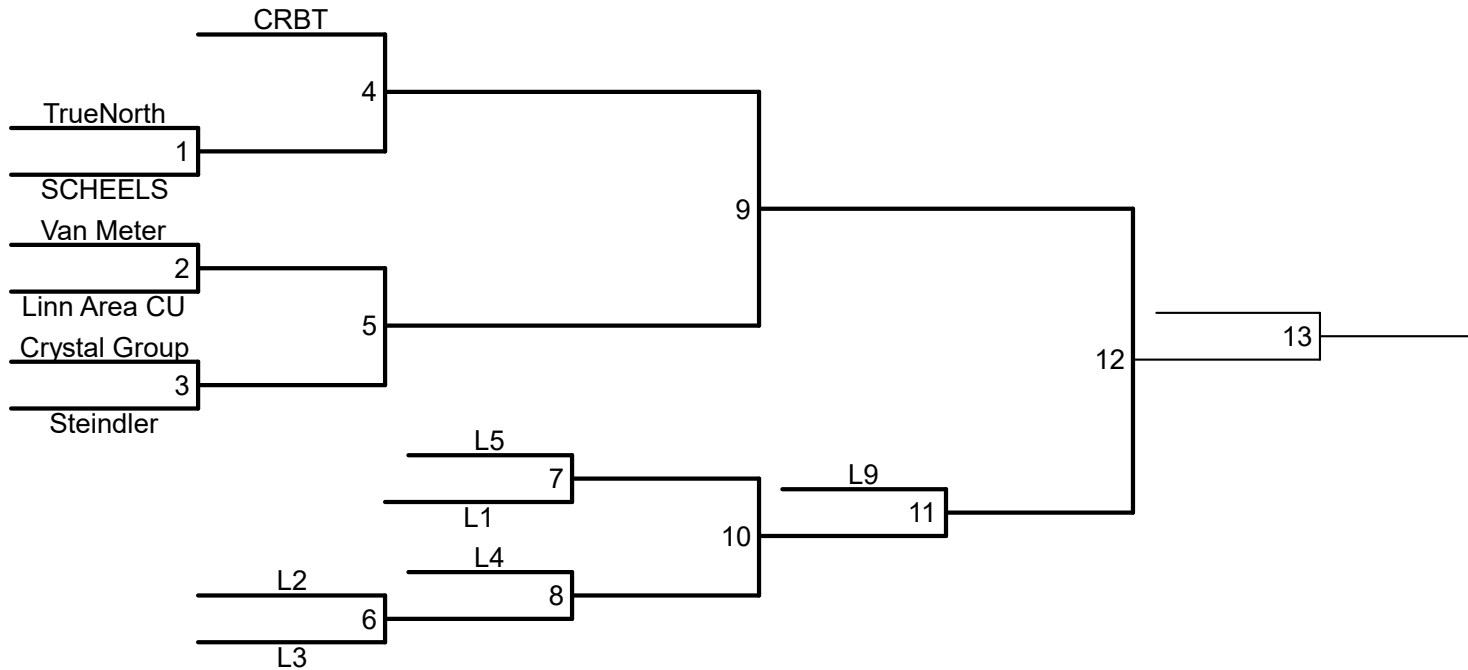

Mud Volleyball
Division 1
Sunday, July 16
Seminole Valley Park
5925 Seminole Valley Trail NE
Cedar Rapids, IA 52411
Check in @ 10:45 am
Games Begin @ 11:00 am

CORRIDOR
 CORPORATE *GAMES*

Mud Volleyball
Division 2
Sunday, July 16
Seminole Valley Park
5925 Seminole Valley Trail NE
Cedar Rapids, IA 52411
Check in @ 9:45 am
Games Begin @ 10:00 am

CORRIDOR
CORPORATE *GAMES*

Mud Volleyball
Division 3
Sunday, July 16
Seminole Valley Park
5925 Seminole Valley Trail NE
Cedar Rapids, IA 52411
Check in @ 8:30 am
Games Begin @ 9:00 am

CORRIDOR
 CORPORATE *GAMES*