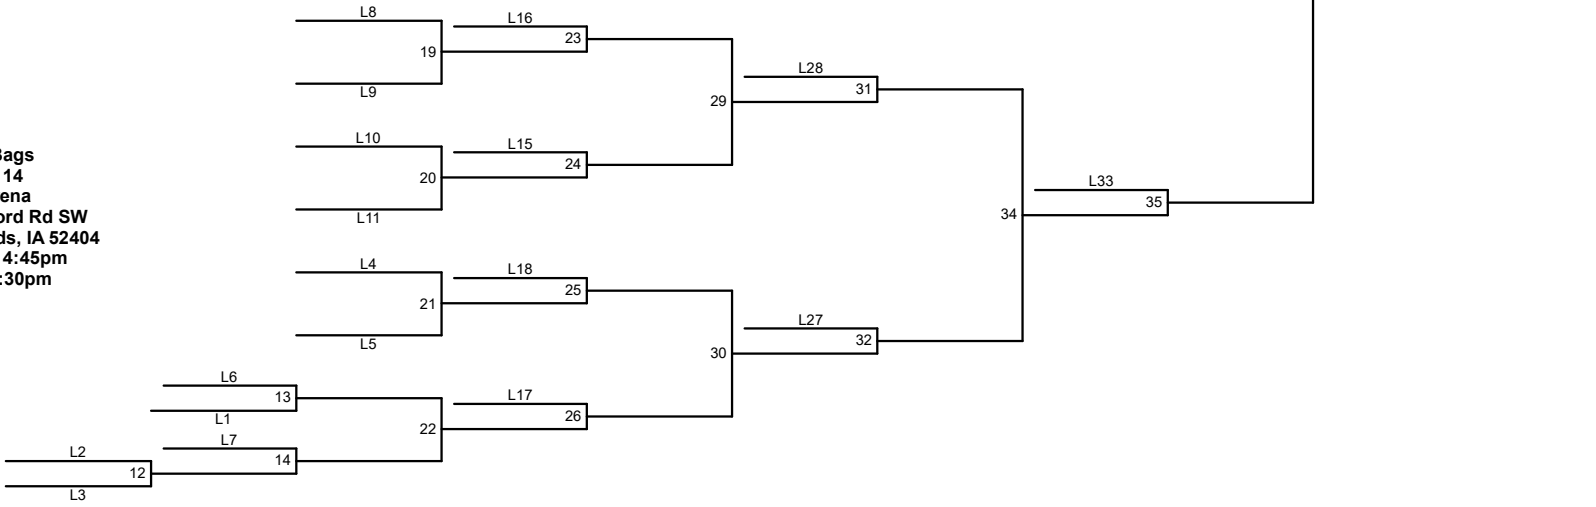

Division 1 Bags
Friday, July 14
ImOn Ice Arena
1100 Rockford Rd SW
Cedar Rapids, IA 52404
Check in @ 4:45pm
Games @ 5:30pm

CORRIDOR

CORPORATE *GAMES*

Division 2 Bags
Friday, July 14
ImOn Ice Arena
1100 Rockford Rd SW
Cedar Rapids, IA 52404
Check in @ 4:45pm
Games @ 5:30pm

CORRIDOR

CORPORATE *GAMES*

Division 3 Bags
Friday, July 14
ImOn Ice Arena
1100 Rockford Rd SW
Cedar Rapids, IA 52404
Check in @ 4:45pm
Games @ 5:30pm