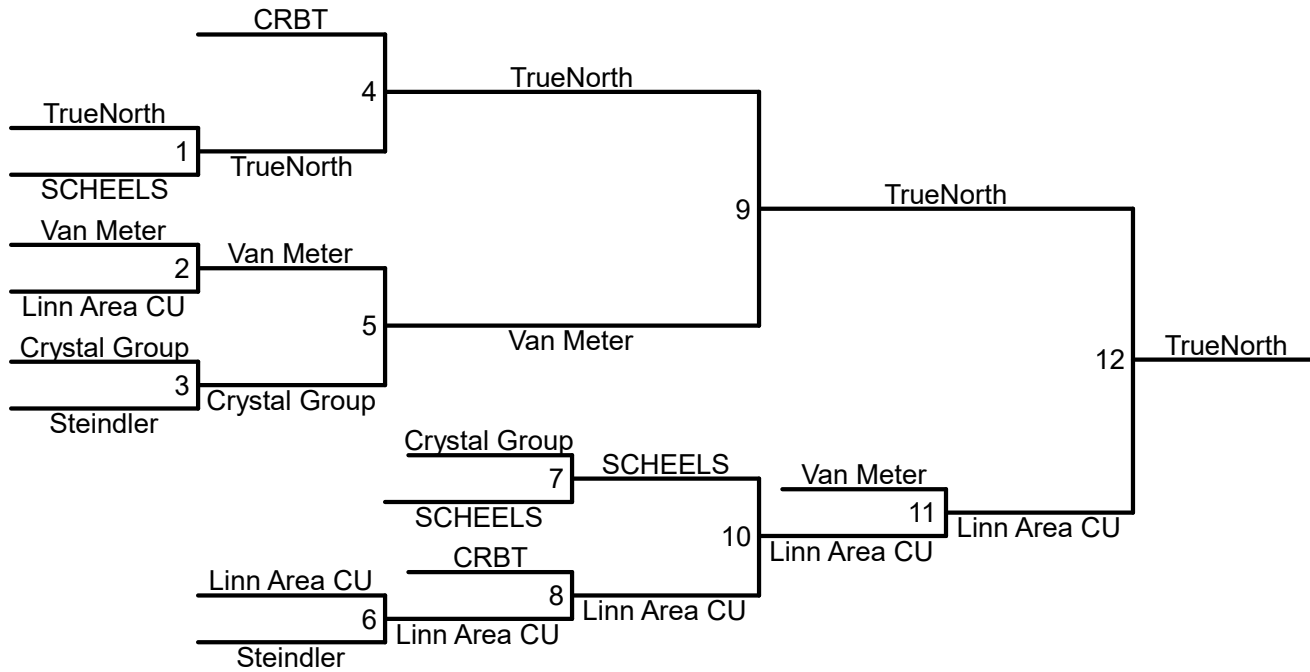

**Mud Volleyball**  
**Division 1**  
**Sunday, July 16**  
**Seminole Valley Park**  
**5925 Seminole Valley Trail NE**  
**Cedar Rapids, IA 52411**  
**Check in @ 10:45 am**  
**Games Begin @ 11:00 am**

- 1. Transamerica 1000 points**
  - 2. CRST 800**
  - 3. GreatAmerica 600**
  - 4. AE / Travero 400**
- No Show**  
**Riverside Casino -250**

**Mud Volleyball**  
**Division 2**  
**Sunday, July 16**  
**Seminole Valley Park**  
**5925 Seminole Valley Trail NE**  
**Cedar Rapids, IA 52411**  
**Check in @ 9:45 am**  
**Games Begin @ 10:00 am**

1. TrueNorth 1000 points
2. Linn Area Credit Union 800
3. Van Meter 600
4. SCHEELS 400

**Volunteer points**  
**Shive-Hattery 100**

**CORRIDOR**  
**CORPORATE *GAMES***

- 1. Ahmann Companies 1000 points
- 2. Anderson Bogert 800
- 3. McClure 600
- 4. Farmers & Merchants Savings Bank 400