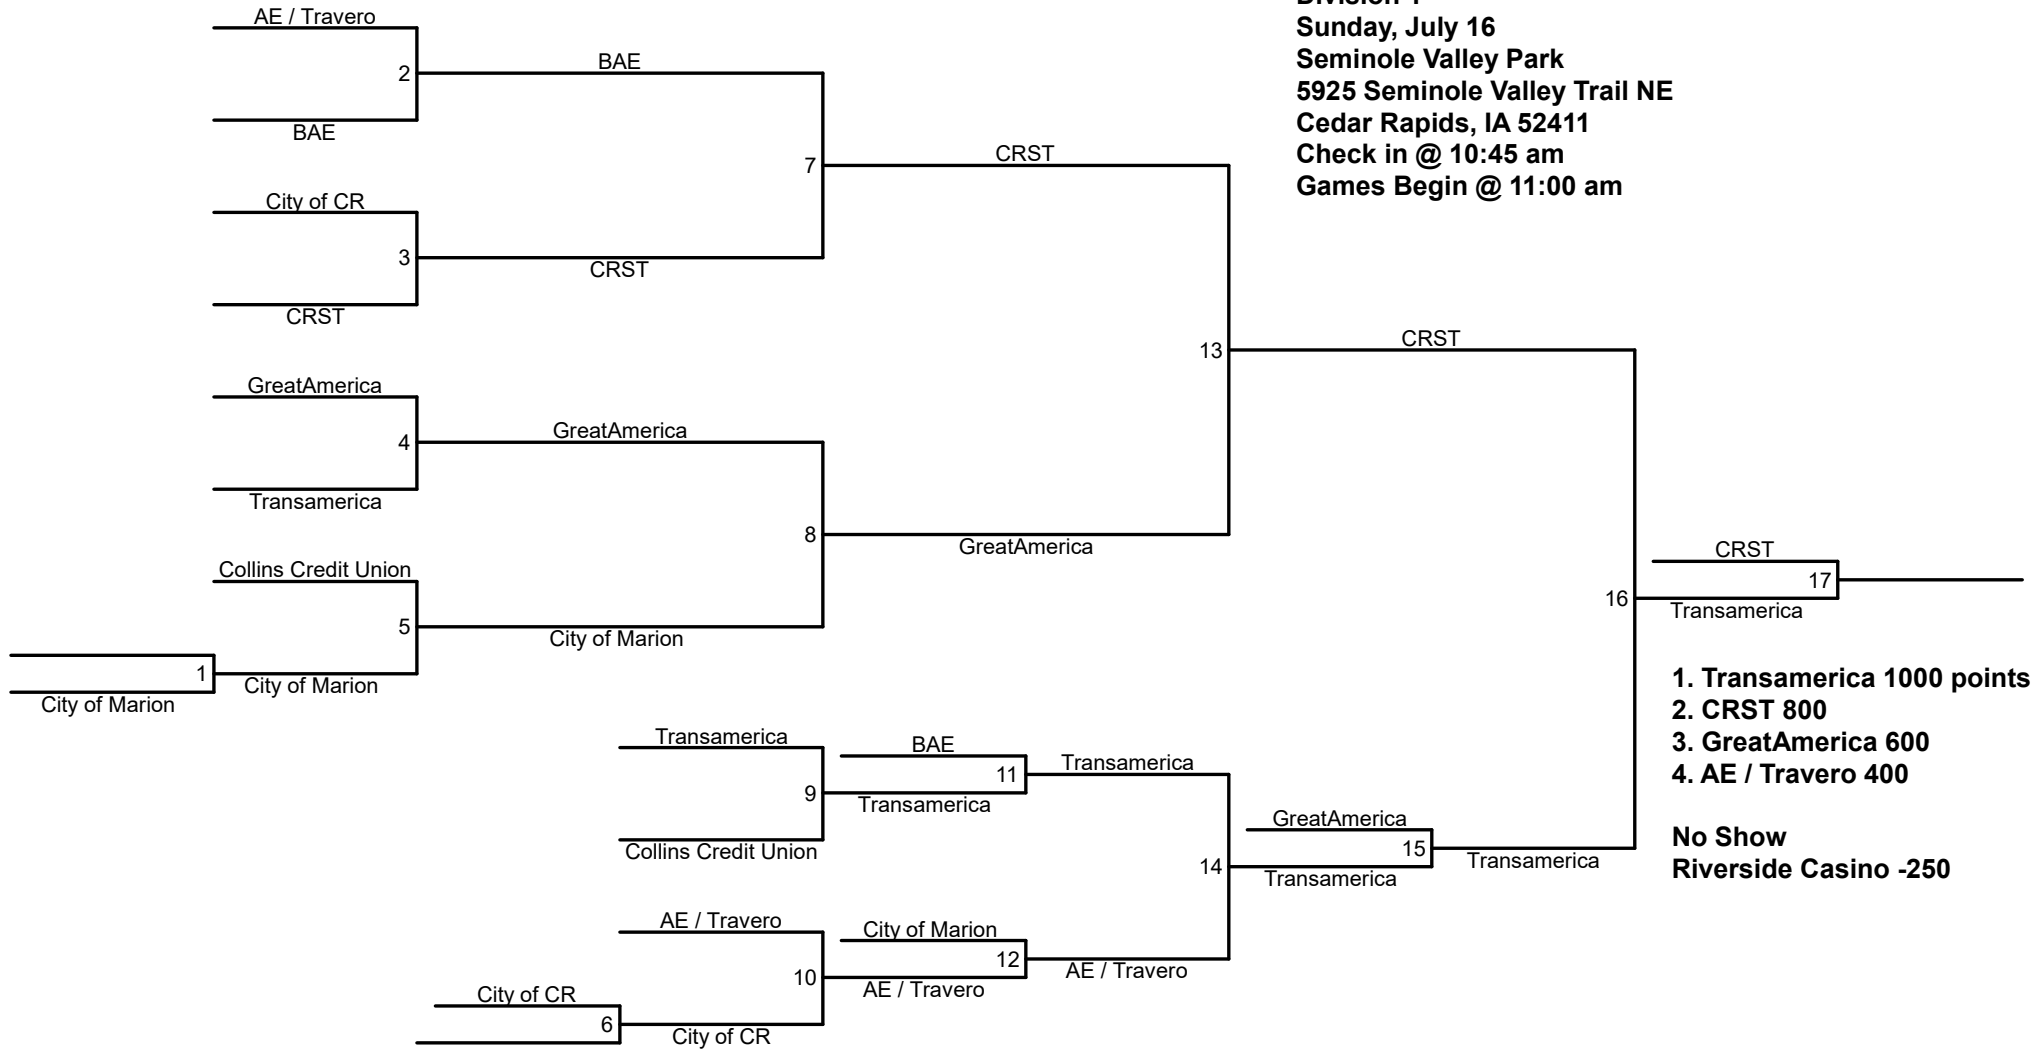

**Mud Volleyball**  
**Division 1**  
**Sunday, July 16**  
**Seminole Valley Park**  
**5925 Seminole Valley Trail NE**  
**Cedar Rapids, IA 52411**  
**Check in @ 10:45 am**  
**Games Begin @ 11:00 am**

- 1. Transamerica 1000 points**
  - 2. CRST 800**
  - 3. GreatAmerica 600**
  - 4. AE / Travero 400**
- No Show**  
**Riverside Casino -250**

**Mud Volleyball**  
**Division 2**  
**Sunday, July 16**  
**Seminole Valley Park**  
**5925 Seminole Valley Trail NE**  
**Cedar Rapids, IA 52411**  
**Check in @ 9:45 am**  
**Games Begin @ 10:00 am**

1. TrueNorth 1000 points
2. Linn Area Credit Union 800
3. Van Meter 600
4. SCHEELS 400

**Volunteer points**  
**Shive-Hattery 100**

**CORRIDOR**  
**CORPORATE *GAMES***

- 1. Ahmann Companies 1000 points
- 2. Anderson Bogert 800
- 3. McClure 600
- 4. Farmers & Merchants Savings Bank 400