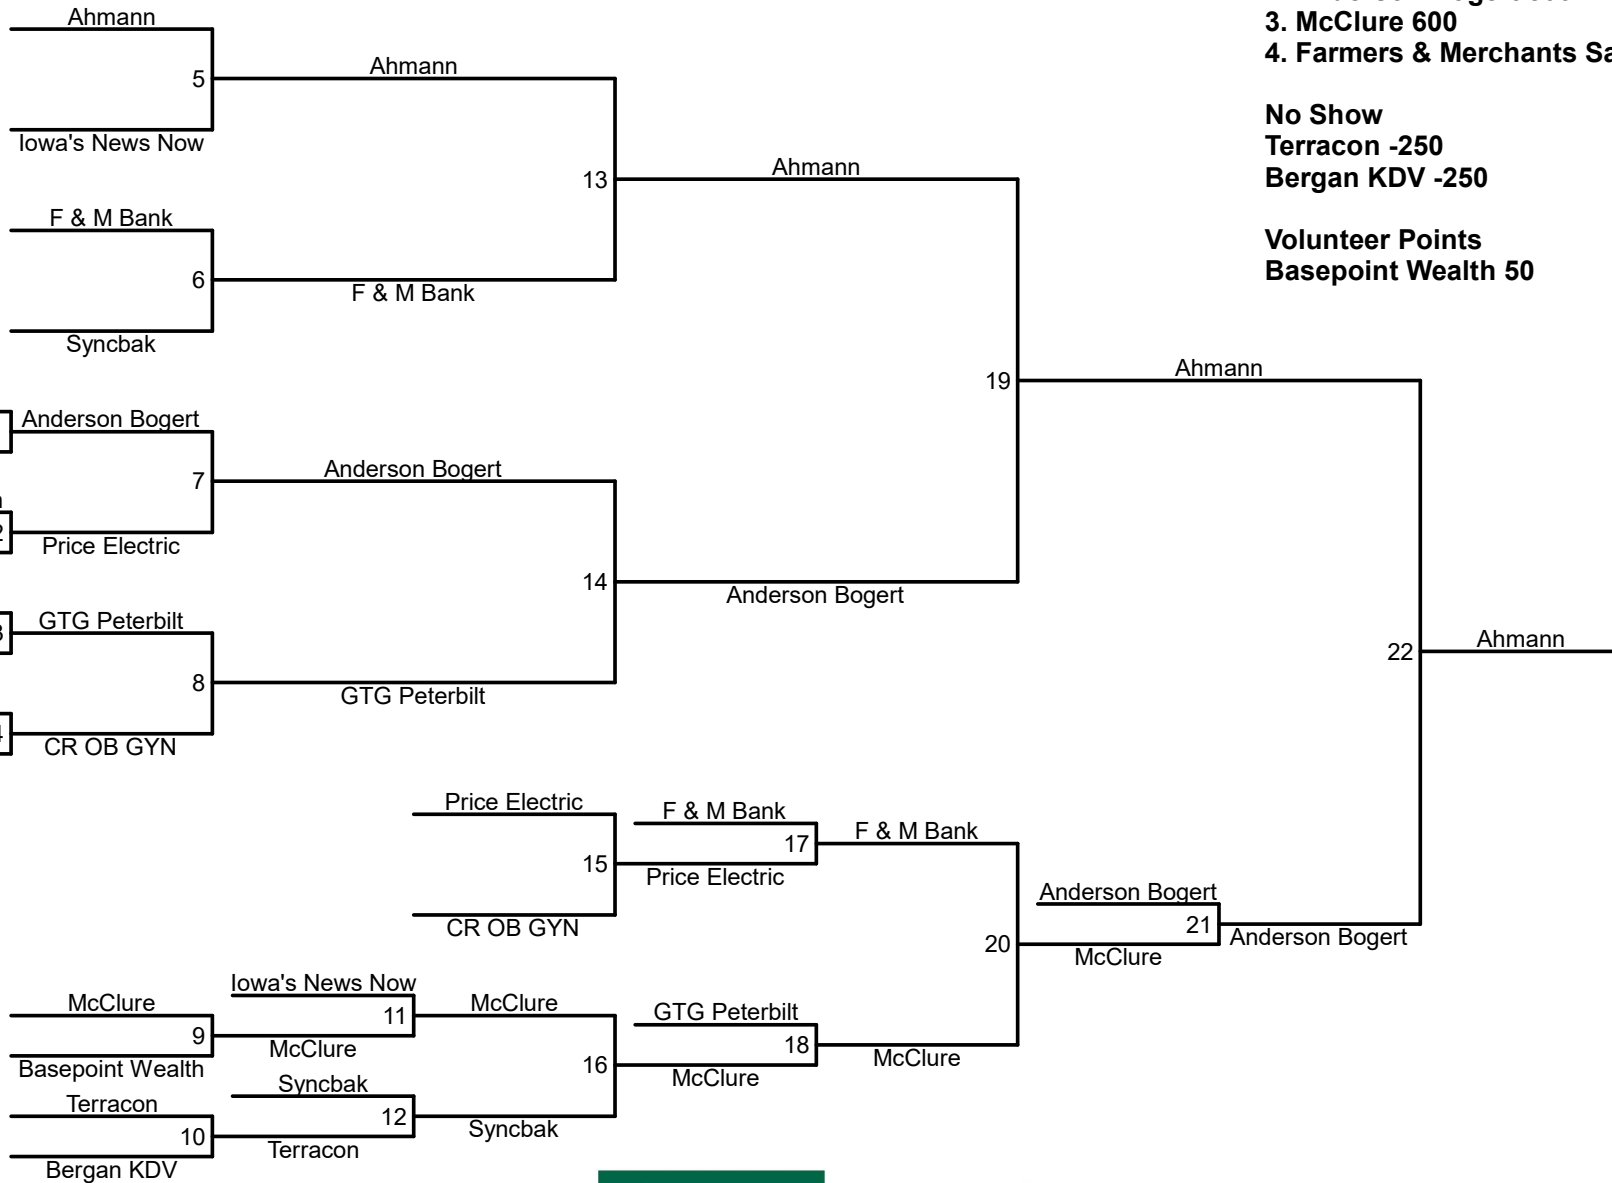

- 1. Transamerica 1000 points**
  - 2. CRST 800**
  - 3. GreatAmerica 600**
  - 4. AE / Travero 400**
- No Show**  
**Riverside Casino -250**

**Mud Volleyball**  
**Division 2**  
**Sunday, July 16**  
**Seminole Valley Park**  
**5925 Seminole Valley Trail NE**  
**Cedar Rapids, IA 52411**  
**Check in @ 9:45 am**  
**Games Begin @ 10:00 am**

1. TrueNorth 1000 points
2. Linn Area Credit Union 800
3. Van Meter 600
4. SCHEELS 400

**Volunteer points**  
**Shive-Hattery 100**

**CORRIDOR**  
**CORPORATE *GAMES***

- 1. Ahmann Companies 1000 points
- 2. Anderson Bogert 800
- 3. McClure 600
- 4. Farmers & Merchants Savings Bank 400

No Show  
 Terracon -250  
 Bergan KDV -250

Volunteer Points  
 Basepoint Wealth 50

**CORRIDOR**  
 CORPORATE *GAMES*