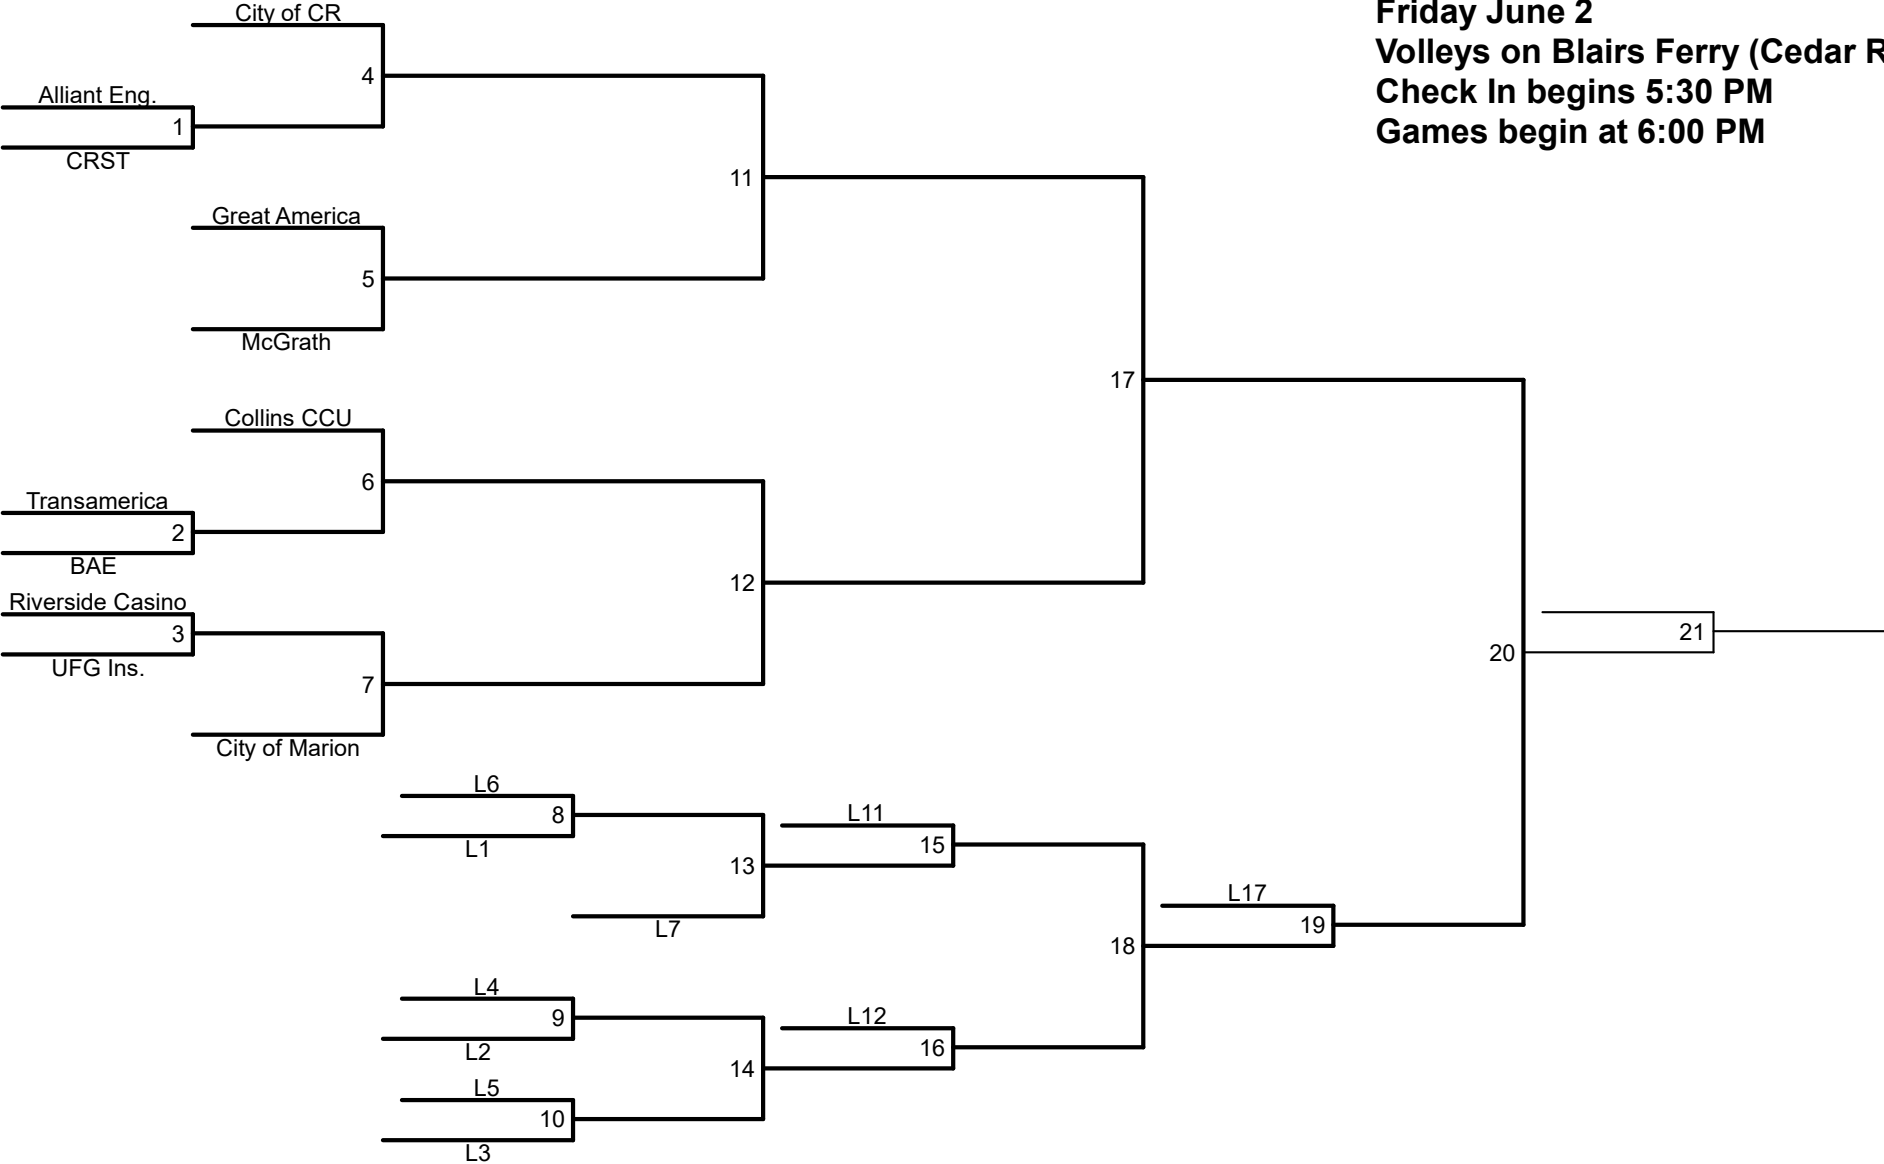

**Sand Volleyball  
 Division 1  
 Friday June 2  
 Volleys on Blairs Ferry (Cedar Rapids)  
 Check In begins 5:30 PM  
 Games begin at 6:00 PM**

# CORRIDOR CORPORATE *GAMES*

**Sand Volleyball  
Division 2  
Friday June 2  
Volley on Blairs Ferry (Cedar Rapids)  
Check in begins at 5:30 PM  
Games begin at 6:00 PM**

**Sand Volleyball**  
**Division 3**  
**Friday June 2**  
**Volley on Blairs Ferry (Cedar Rapids)**  
**Check in begins at 5:30 PM**  
**Games begin at 6:00 PM**