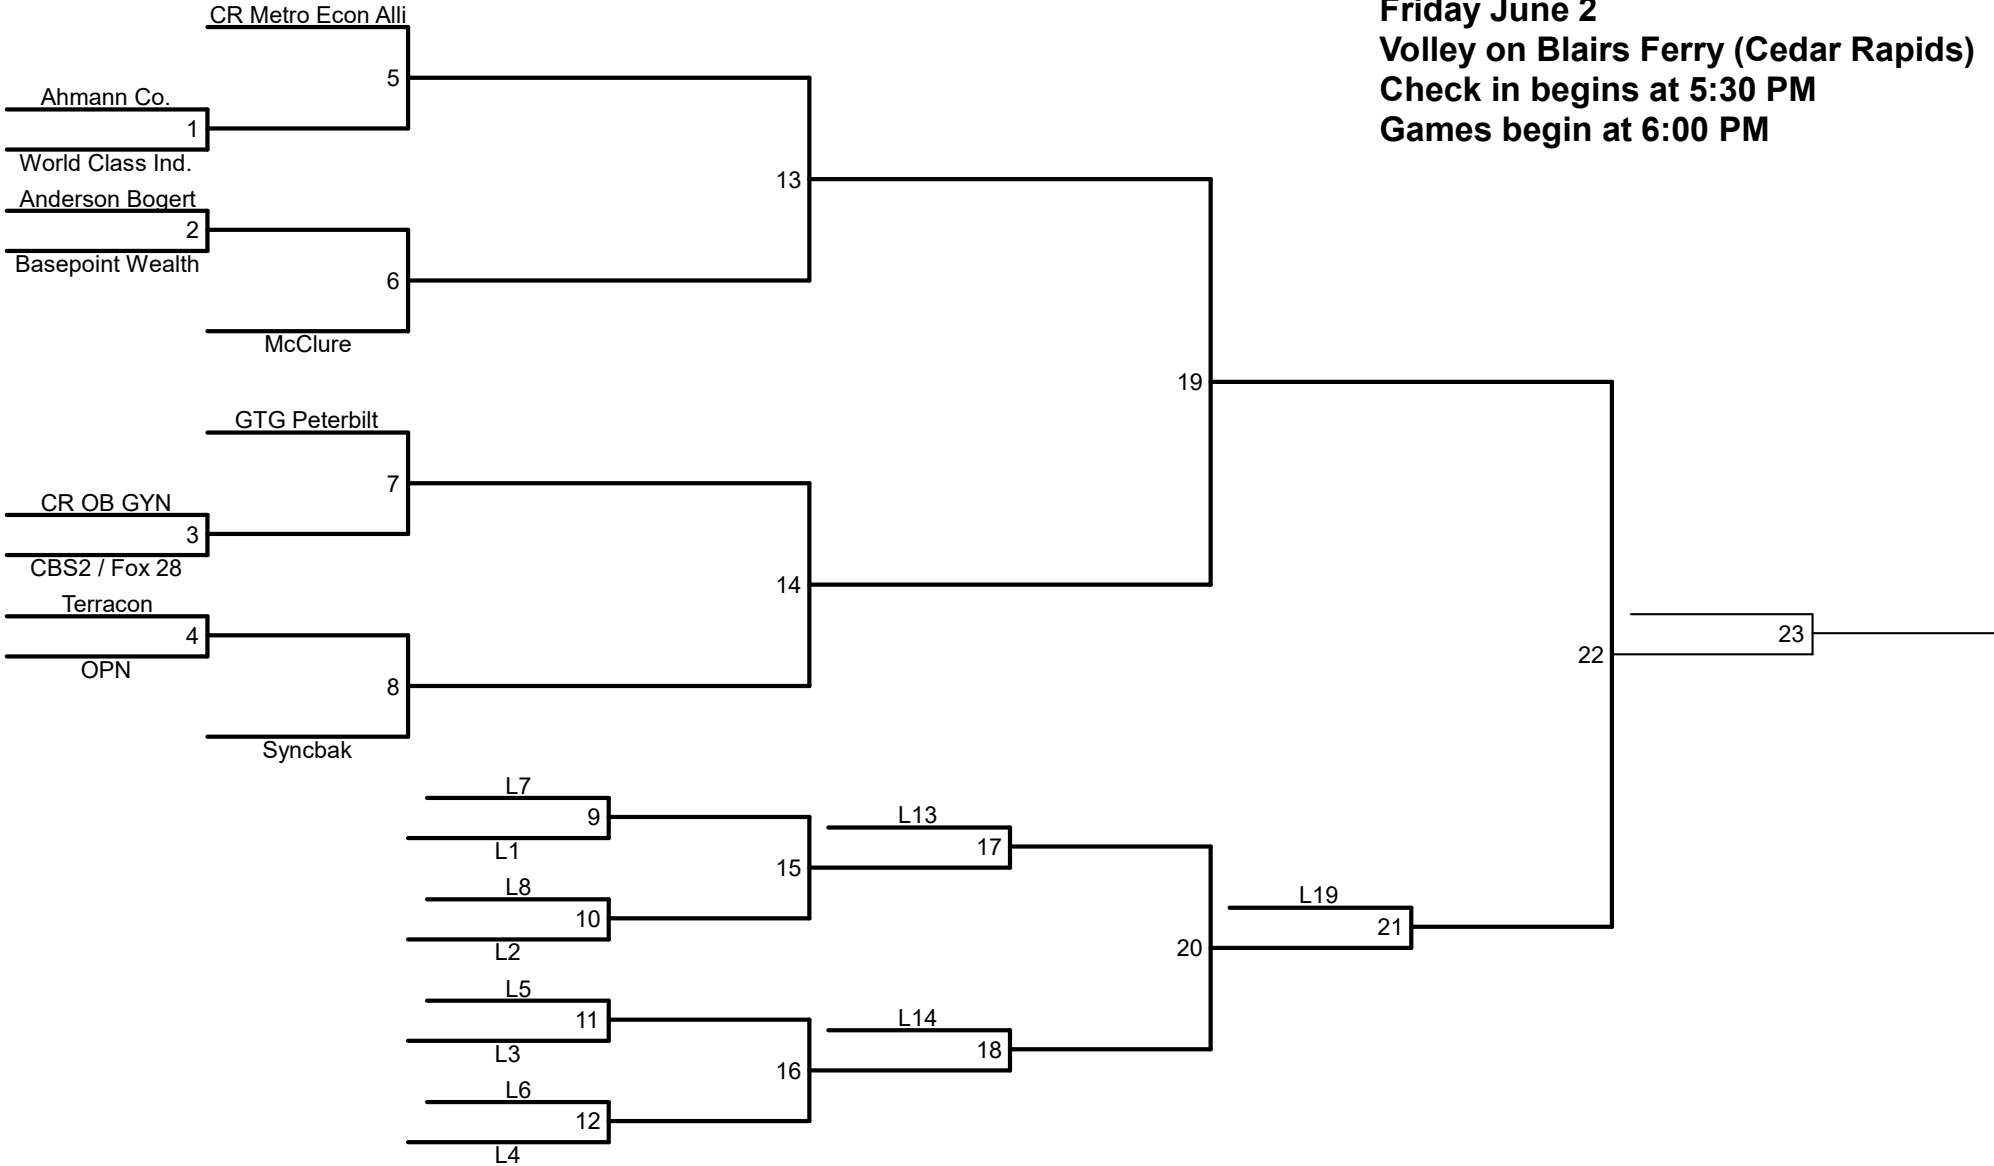

**Sand Volleyball  
 Division 1  
 Friday June 2  
 Volleys on Blairs Ferry (Cedar Rapids)  
 Check In begins 5:30 PM  
 Games begin at 6:00 PM**

# CORRIDOR CORPORATE *GAMES*

**Sand Volleyball  
Division 2  
Friday June 2  
Volley on Blairs Ferry (Cedar Rapids)  
Check in begins at 5:30 PM  
Games begin at 6:00 PM**

**Sand Volleyball**  
**Division 3**  
**Friday June 2**  
**Volley on Blairs Ferry (Cedar Rapids)**  
**Check in begins at 5:30 PM**  
**Games begin at 6:00 PM**