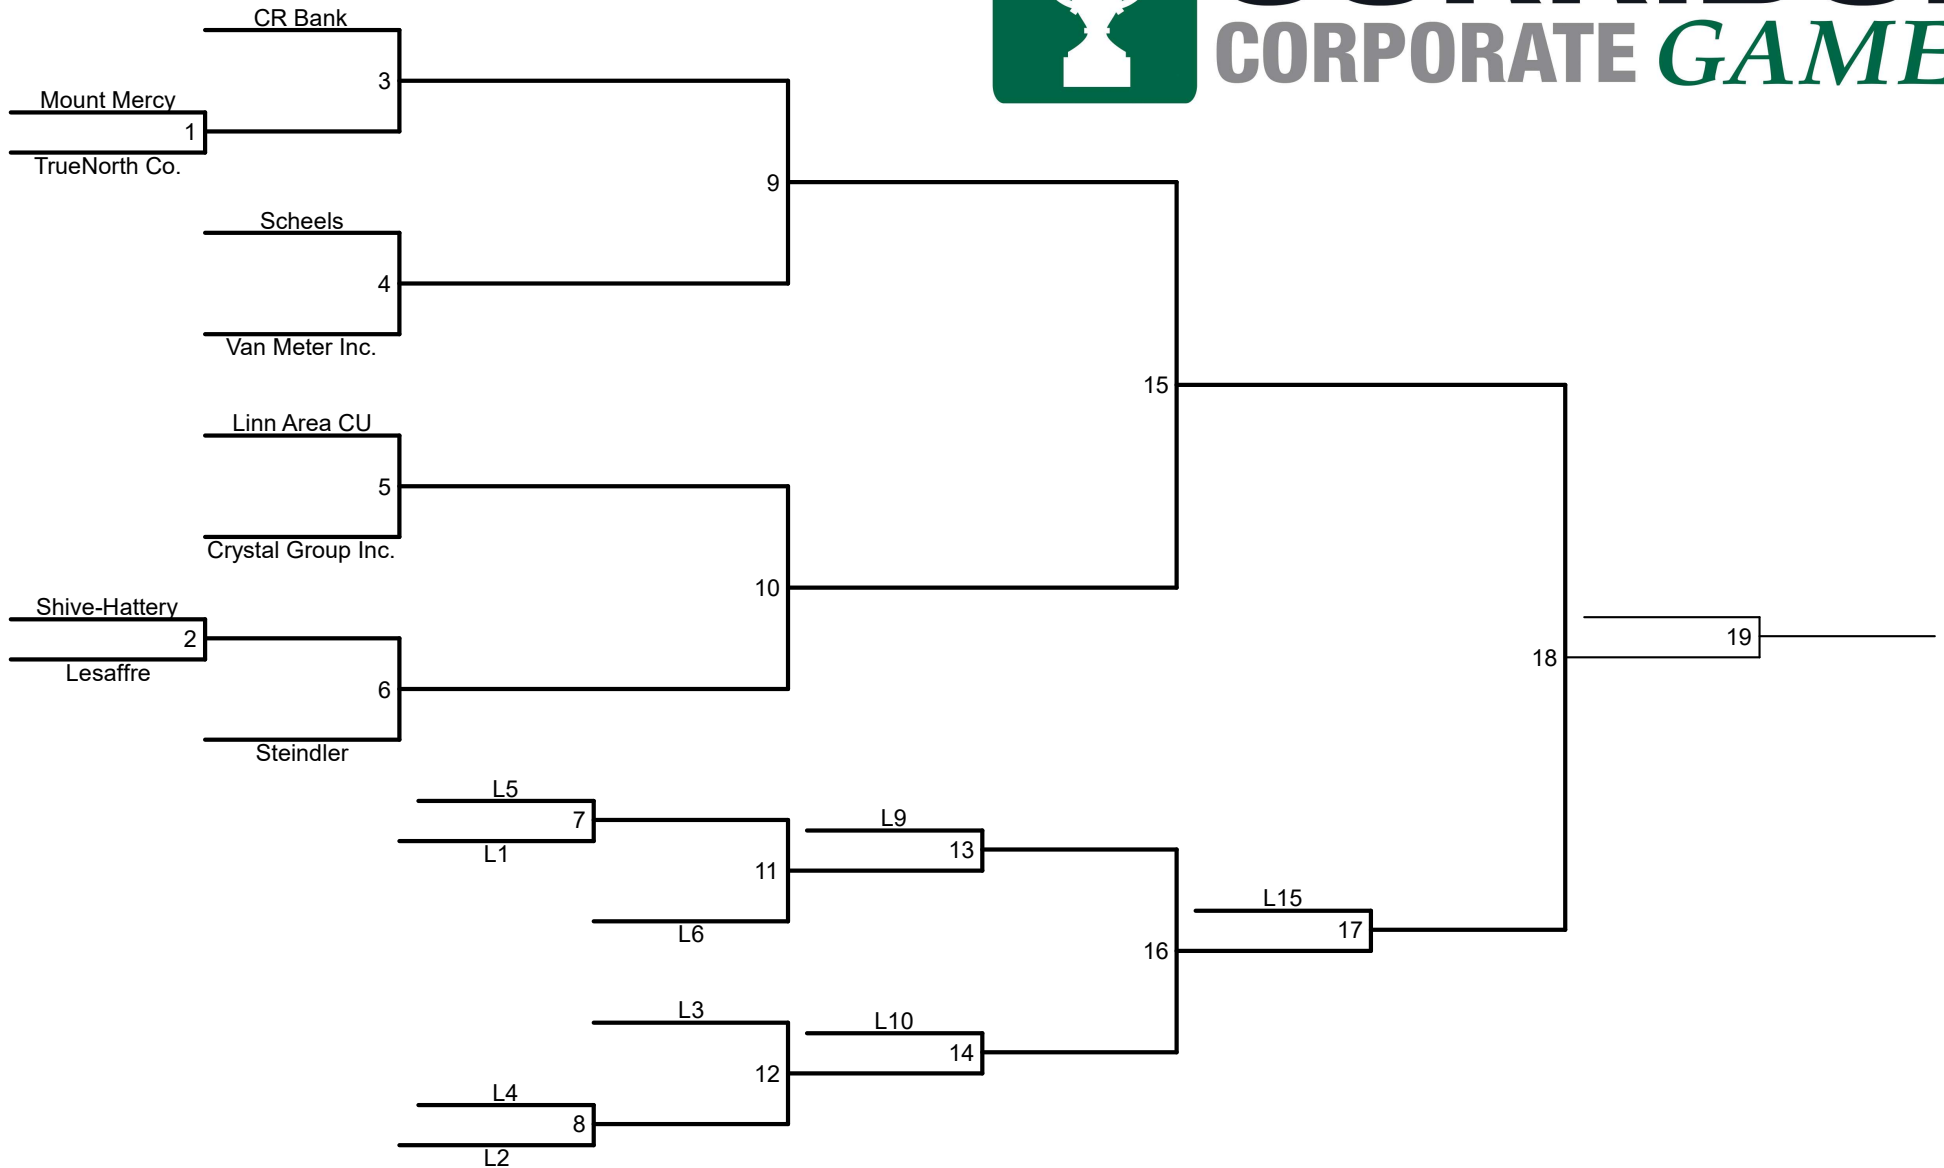

**Sand Volleyball  
 Division 1  
 Friday June 2  
 Volleys on Blairs Ferry (Cedar Rapids)  
 Check In begins 5:30 PM  
 Games begin at 6:00 PM**

# CORRIDOR CORPORATE *GAMES*

**Sand Volleyball  
Division 2  
Friday June 2  
Volley on Blairs Ferry (Cedar Rapids)  
Check in begins at 5:30 PM  
Games begin at 6:00 PM**

**Sand Volleyball**  
**Division 3**  
**Friday June 2**  
**Volley on Blairs Ferry (Cedar Rapids)**  
**Check in begins at 5:30 PM**  
**Games begin at 6:00 PM**