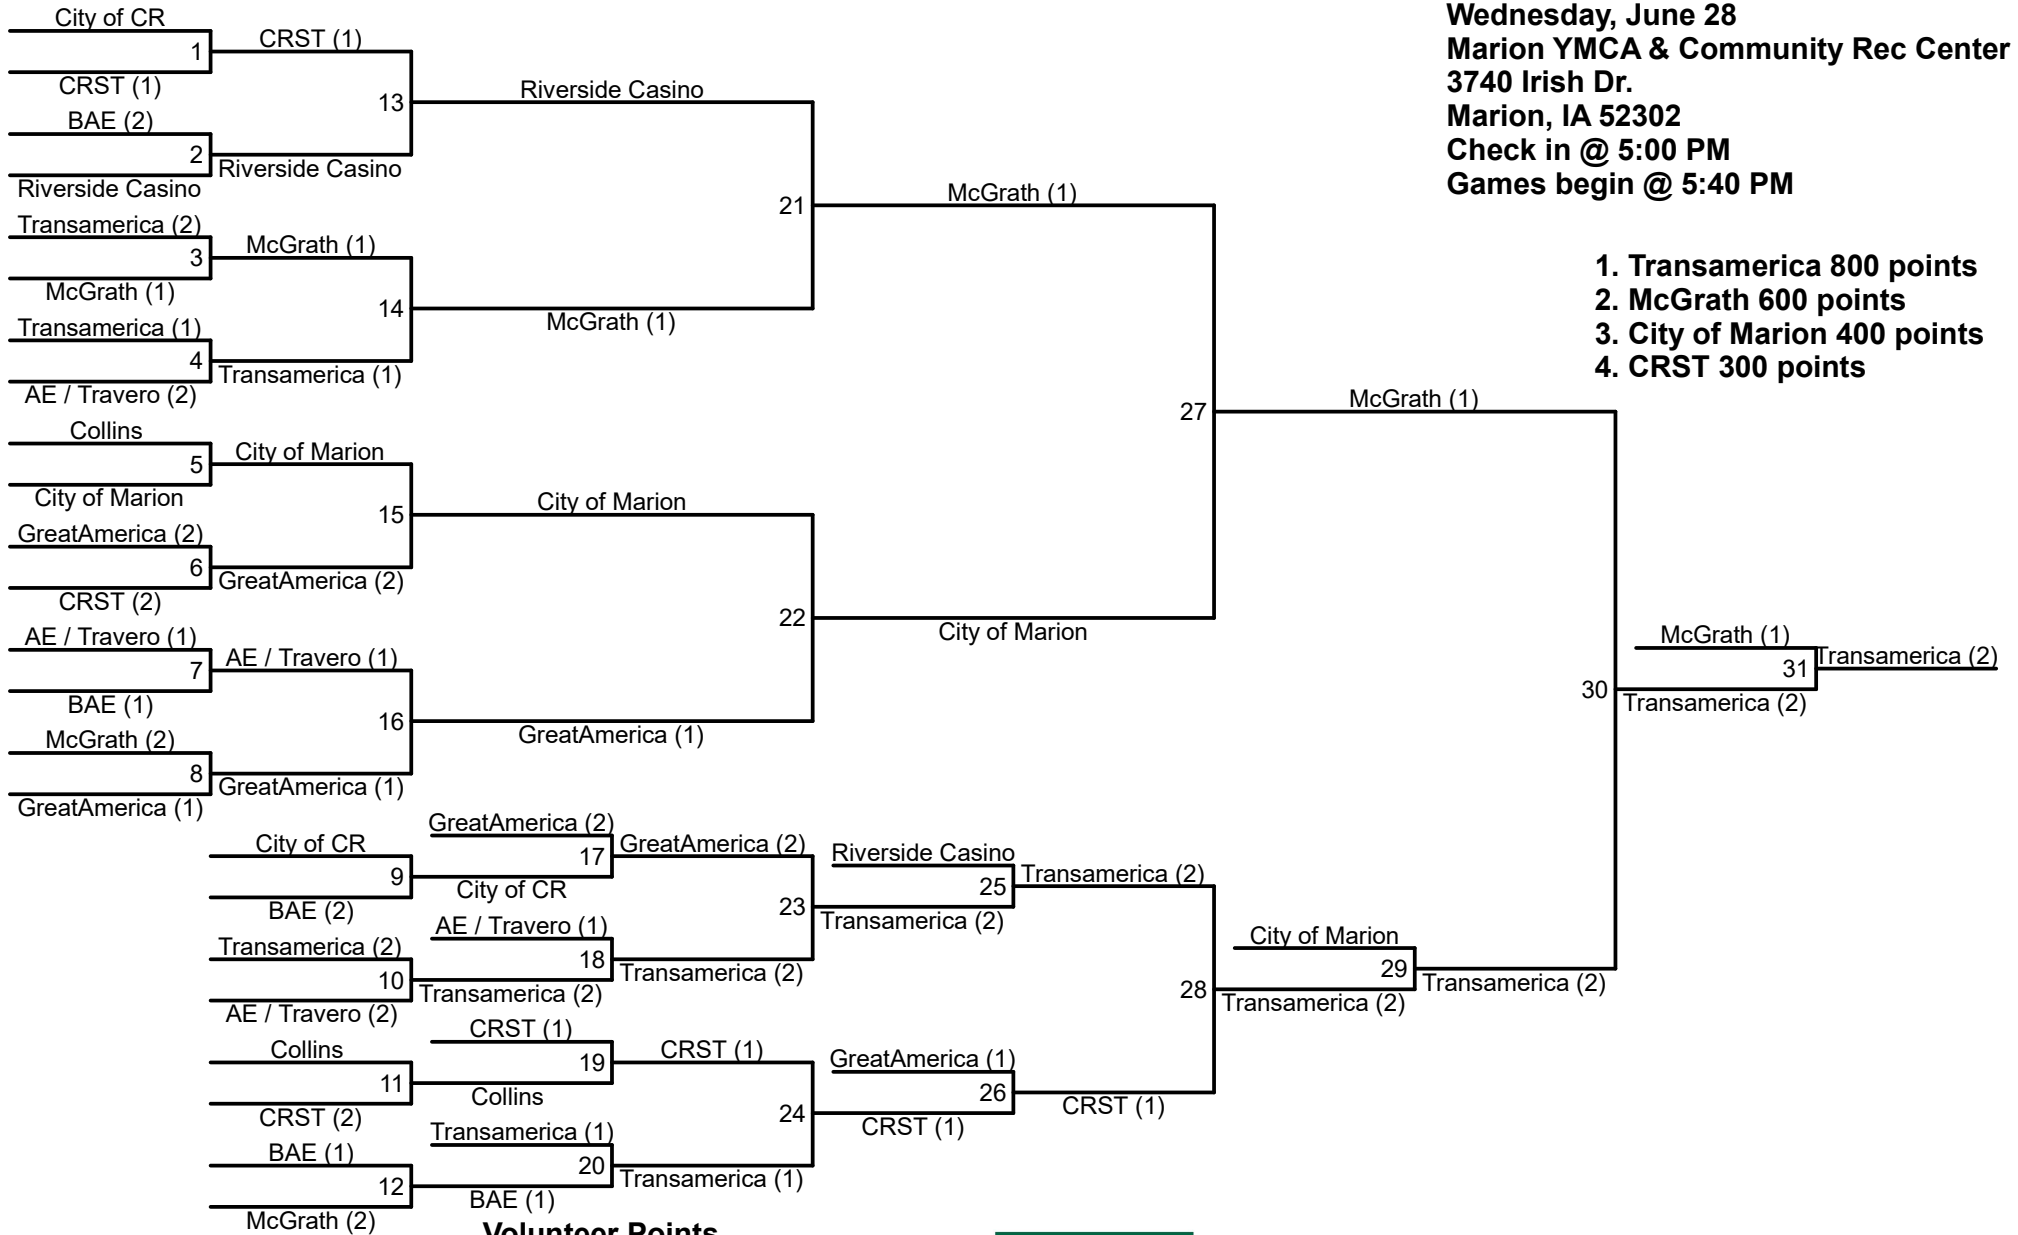

3 on 3 Basketball
Division 1 Men
Wednesday, June 28
Marion YMCA & Community Rec Center
3740 Irish Dr.
Marion, IA 52302
Check in @ 5:00 PM
Games begin @ 5:40 PM

1. Transamerica 800 points
2. McGrath 600 points
3. City of Marion 400 points
4. CRST 300 points

Volunteer Points

Riverside Casino 100
BAE Systems 100
McGrath Family of Dealerships 100
AE / Travero 50
CRST 150

CORRIDOR
CORPORATE GAMES

3 on 3 Basketball
Division 2 Men
Tuesday, June 27
Marion YMCA & Community Rec Center
3740 Irish Dr.
Marion, IA 52302
Check in @ 5:00 PM
Games begin @ 5:40 PM

Volunteer points:

- Linn Area Credit Union 100**
- Shive-Hattery 100**
- Cedar Rapids Bank & Trust 100**
- Van Meter -100**
- Lesaffre -100**

- 1. TrueNorth 800 points**
- 2. Van Meter 600 points**
- 3. SCHEELS 400 points**
- 4. Crystal Group 300 points**

Round 1	
Game	
1	AE / Travero vs. GreatAmerica

Round 2	
Game	
2	GreatAmerica vs. Transamerica

Round 3	
Game	
3	Transamerica vs. AE / Travero

3 on 3 Basketball
Division 1 Women
Wednesday, June 28
Marion YMCA & Community Rec Center
3740 Irish Dr.
Marion, IA 52302
Check in @ 5:00 PM
Games begin @ 5:40 PM