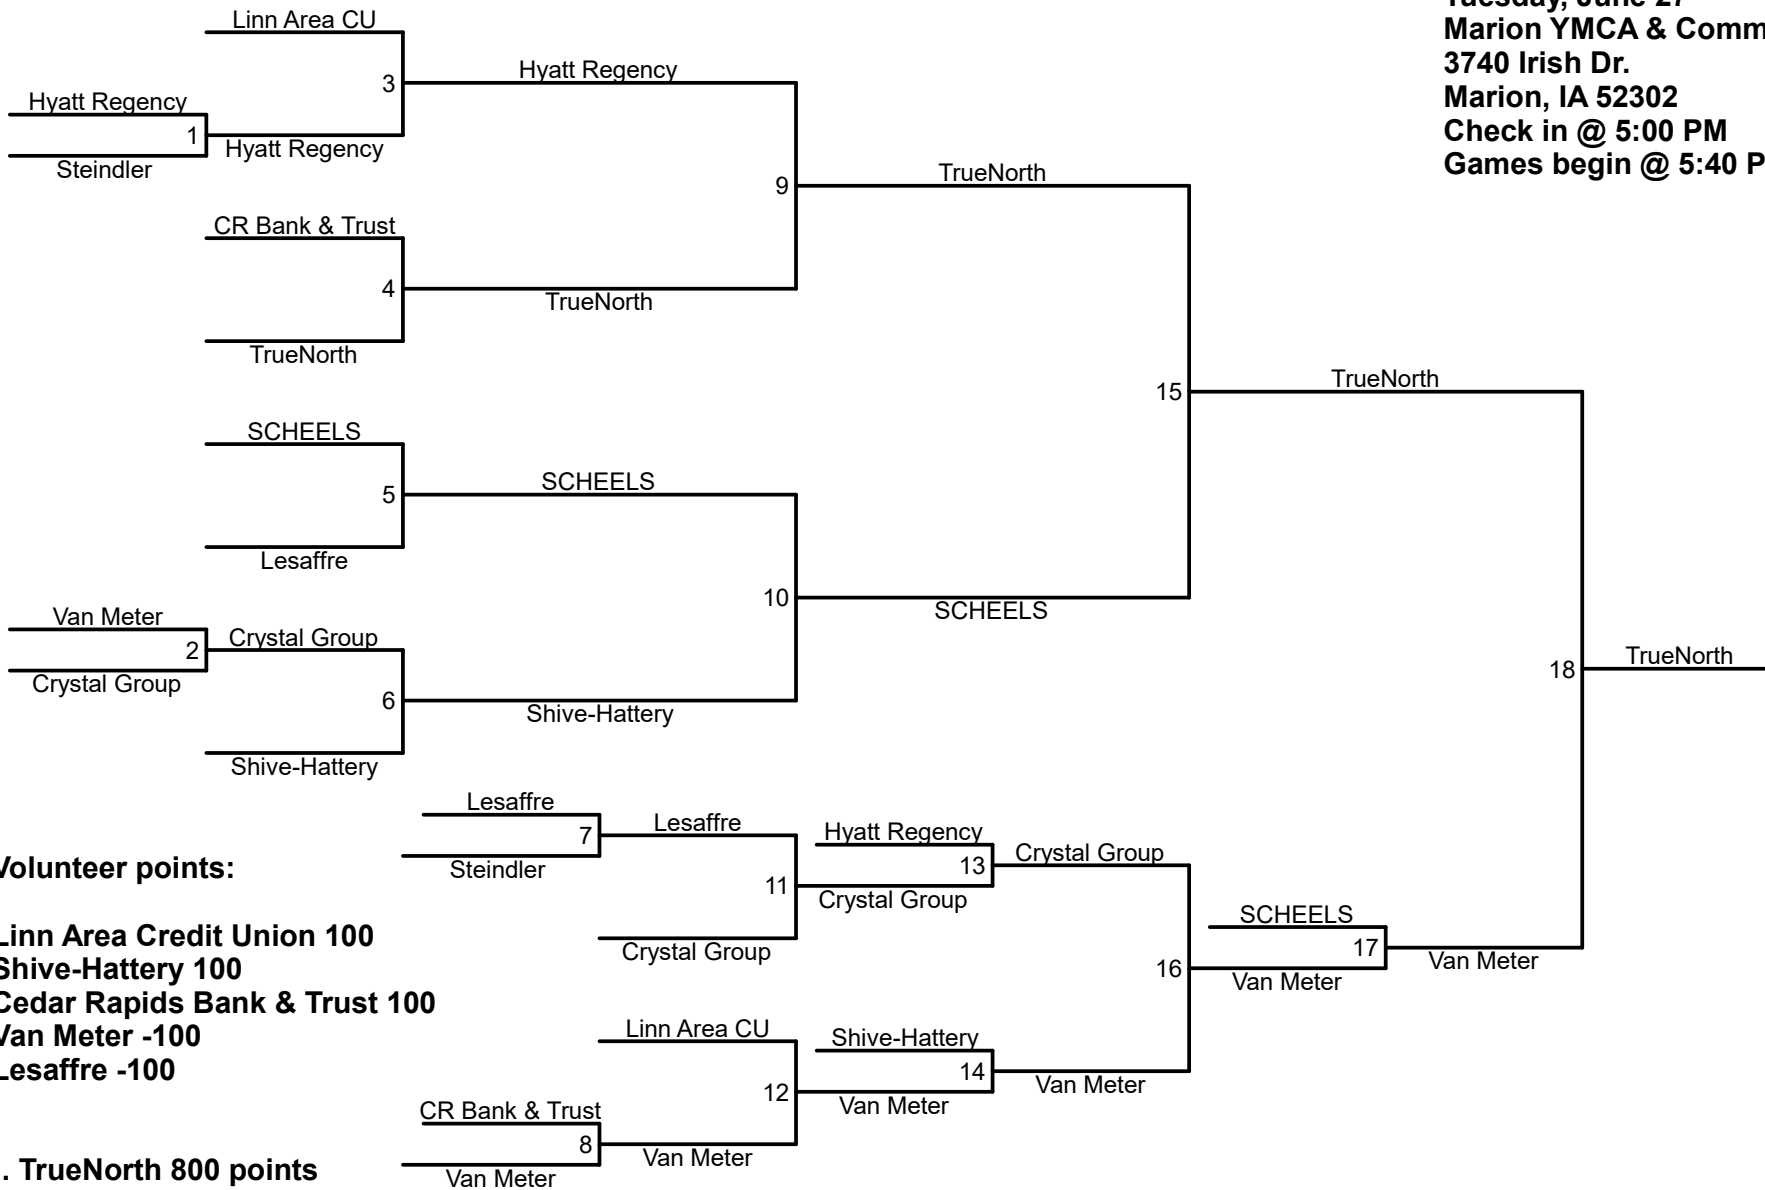

3 on 3 Basketball
Division 1 Men
Wednesday, June 28
Marion YMCA & Community Rec Center
3740 Irish Dr.
Marion, IA 52302
Check in @ 5:00 PM
Games begin @ 5:40 PM

1. Transamerica 800 points
2. McGrath 600 points
3. City of Marion 400 points
4. CRST 300 points

Volunteer Points

Riverside Casino 100
BAE Systems 100
McGrath Family of Dealerships 100
AE / Travero 50
CRST 150

CORRIDOR
CORPORATE GAMES

3 on 3 Basketball
Division 2 Men
Tuesday, June 27
Marion YMCA & Community Rec Center
3740 Irish Dr.
Marion, IA 52302
Check in @ 5:00 PM
Games begin @ 5:40 PM

Round 1	
Game	
1	AE / Travero vs. GreatAmerica

Round 2	
Game	
2	GreatAmerica vs. Transamerica

Round 3	
Game	
3	Transamerica vs. AE / Travero

3 on 3 Basketball
Division 1 Women
Wednesday, June 28
Marion YMCA & Community Rec Center
3740 Irish Dr.
Marion, IA 52302
Check in @ 5:00 PM
Games begin @ 5:40 PM