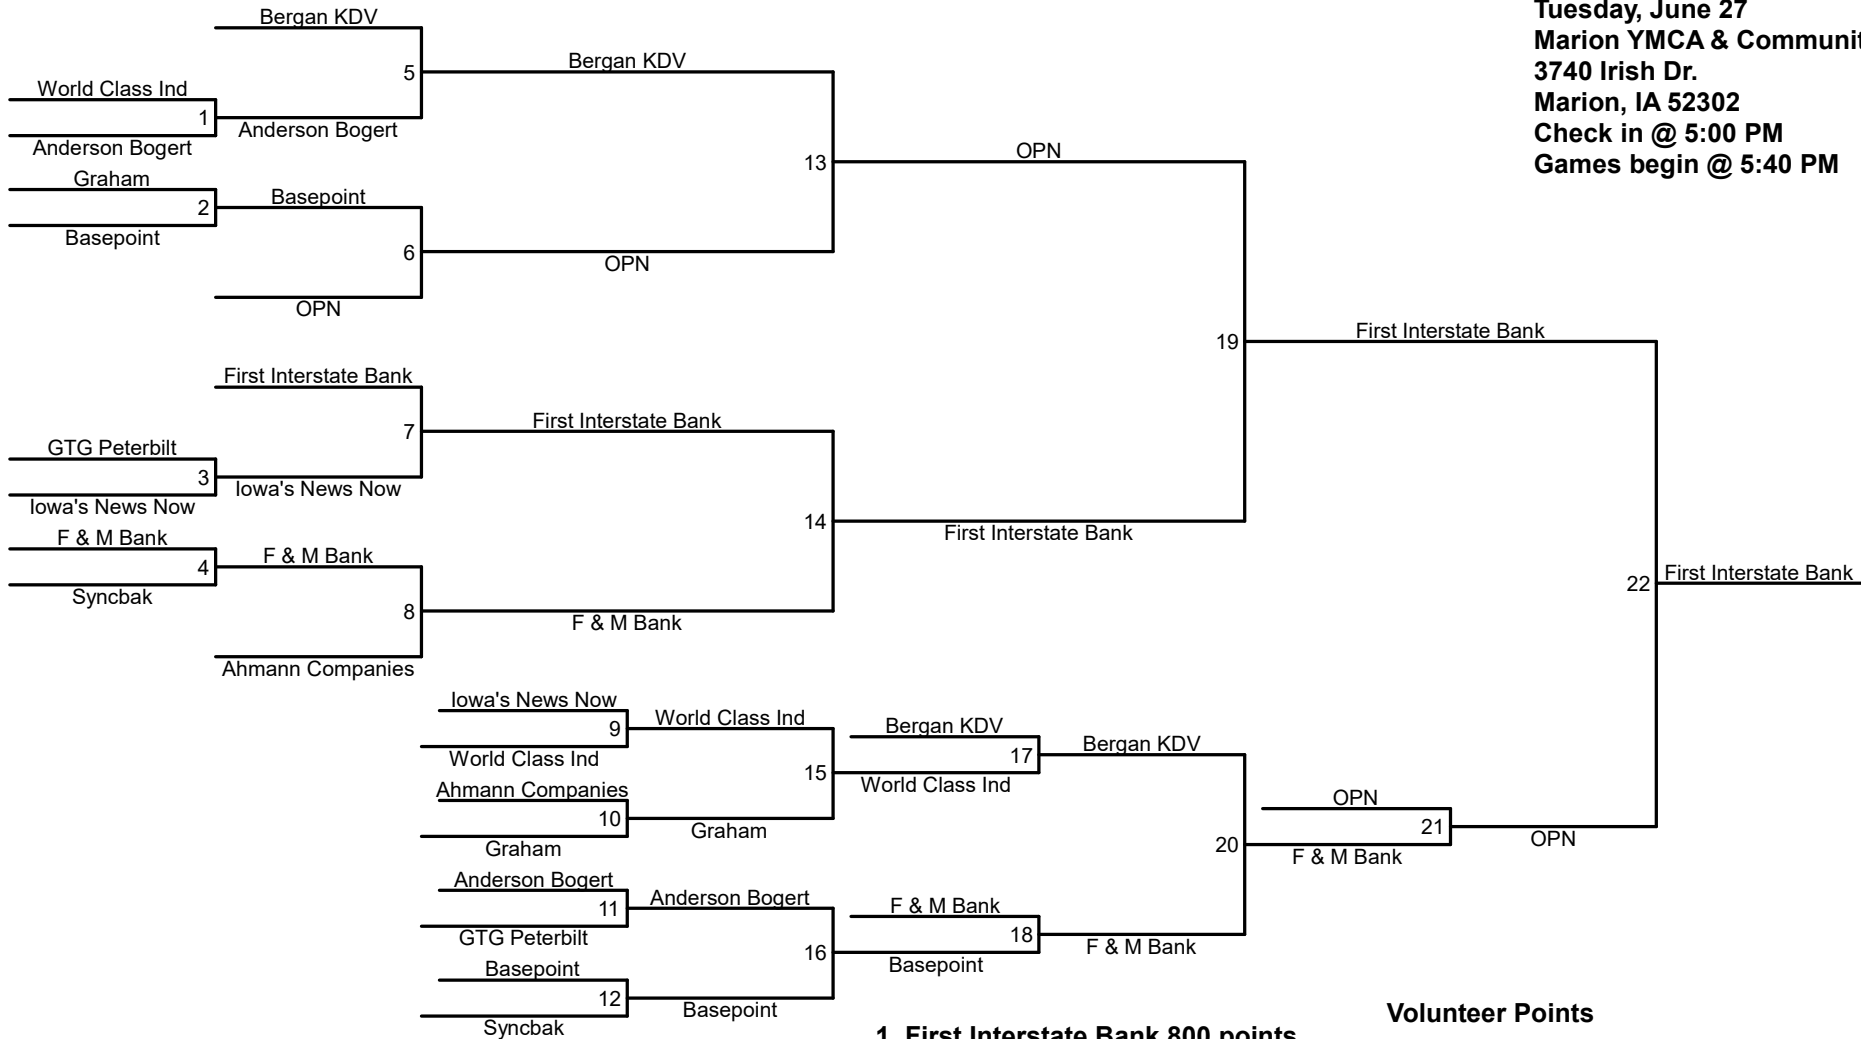

Volunteer Points

Riverside Casino 100
BAE Systems 100
McGrath Family of Dealerships 100
AE / Travero 50
CRST 150

CORRIDOR
CORPORATE GAMES

3 on 3 Basketball
Division 2 Men
Tuesday, June 27
Marion YMCA & Community Rec Center
3740 Irish Dr.
Marion, IA 52302
Check in @ 5:00 PM
Games begin @ 5:40 PM

Volunteer points:

- Linn Area Credit Union 100**
- Shive-Hattery 100**
- Cedar Rapids Bank & Trust 100**
- Van Meter -100**
- Lesaffre -100**

- 1. TrueNorth 800 points**
- 2. Van Meter 600 points**
- 3. SCHEELS 400 points**
- 4. Crystal Group 300 points**

No Show: Steindler Orthopedic -150

CORRIDOR
CORPORATE GAMES

**3 on 3 Basketball
 Division 3 Men
 Tuesday, June 27
 Marion YMCA & Community Rec Center
 3740 Irish Dr.
 Marion, IA 52302
 Check in @ 5:00 PM
 Games begin @ 5:40 PM**

Round 1	
Game	
1	AE / Travero vs. GreatAmerica

Round 2	
Game	
2	GreatAmerica vs. Transamerica

Round 3	
Game	
3	Transamerica vs. AE / Travero

3 on 3 Basketball
Division 1 Women
Wednesday, June 28
Marion YMCA & Community Rec Center
3740 Irish Dr.
Marion, IA 52302
Check in @ 5:00 PM
Games begin @ 5:40 PM