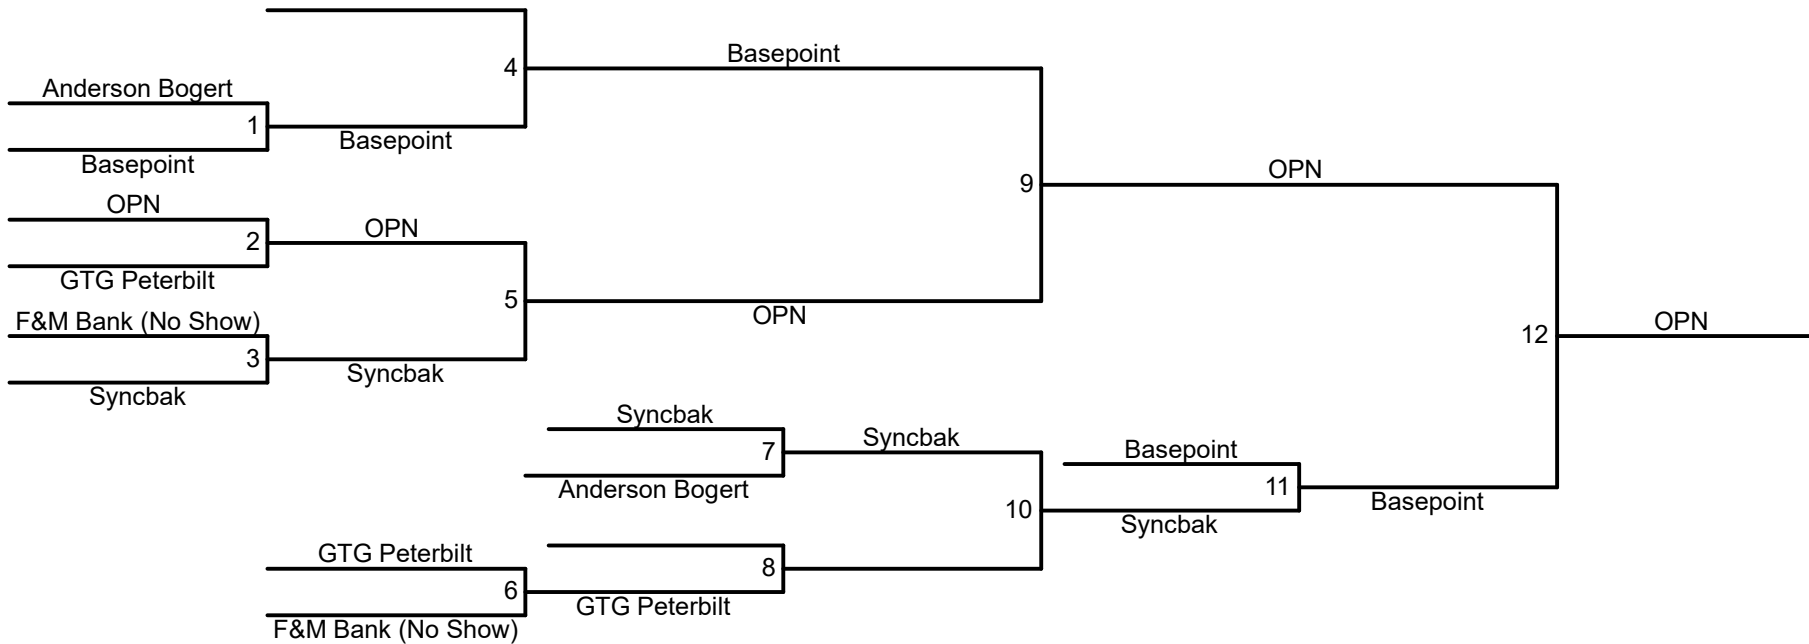

Tug of War
Division 3
Saturday, June 24
@ Volleys on Blairs Ferry
Cedar Rapids, IA 52402
Weigh-in begins at 9:00 AM
Competition Starts at 10:00 AM

1. OPN - 1000
2. Basepoint Wealth - 800
2. GTG Peterbilt * 800
  due to administrator error
3. Syncbak -600