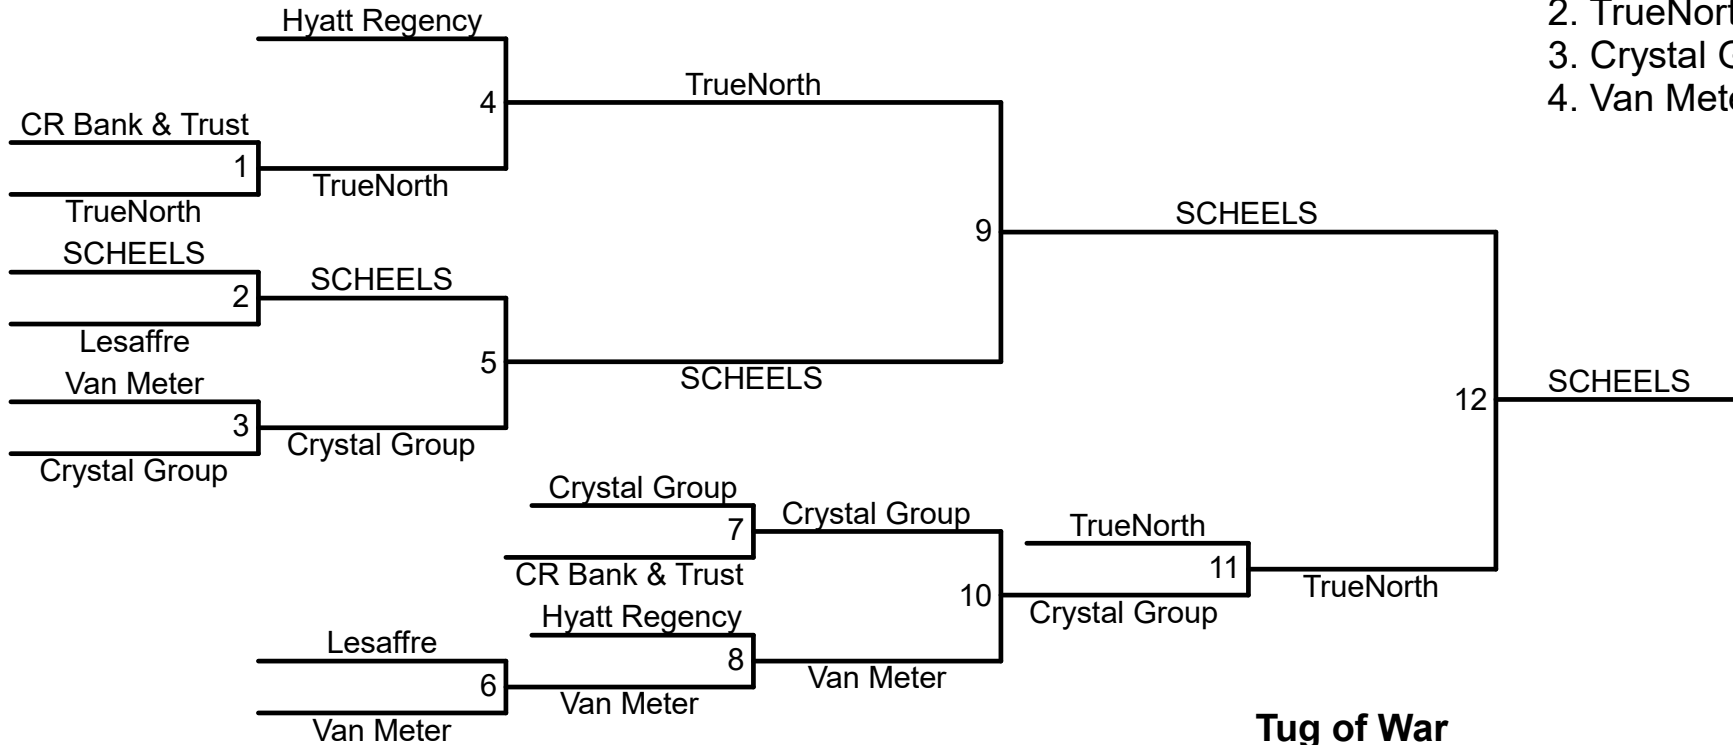

| Round 1 |                       |
|---------|-----------------------|
| Game    |                       |
| 1       | CRST vs. GreatAmerica |

| Round 2 |                          |
|---------|--------------------------|
| Game    |                          |
| 2       | GreatAmerica vs. McGrath |

| Round 3 |                  |
|---------|------------------|
| Game    |                  |
| 3       | McGrath vs. CRST |

**Tug of War**  
**Division 1**  
**Saturday, June 24**  
**@ Volleys on Blairs Ferry**  
**Cedar Rapids, IA 52402**  
**Weigh-in begins at 9:00 AM**  
**Competition Starts at 10:00 AM**

1. GreatAmerica -1000 points
2. CRST The Transportation Solution - 800 points
3. McGrath Family of Dealerships - 600 points

**CORRIDOR**  
**CORPORATE *GAMES***

1. SCHEELS - 1000
2. TrueNorth - 800
3. Crystal Group - 600
4. Van Meter - 400