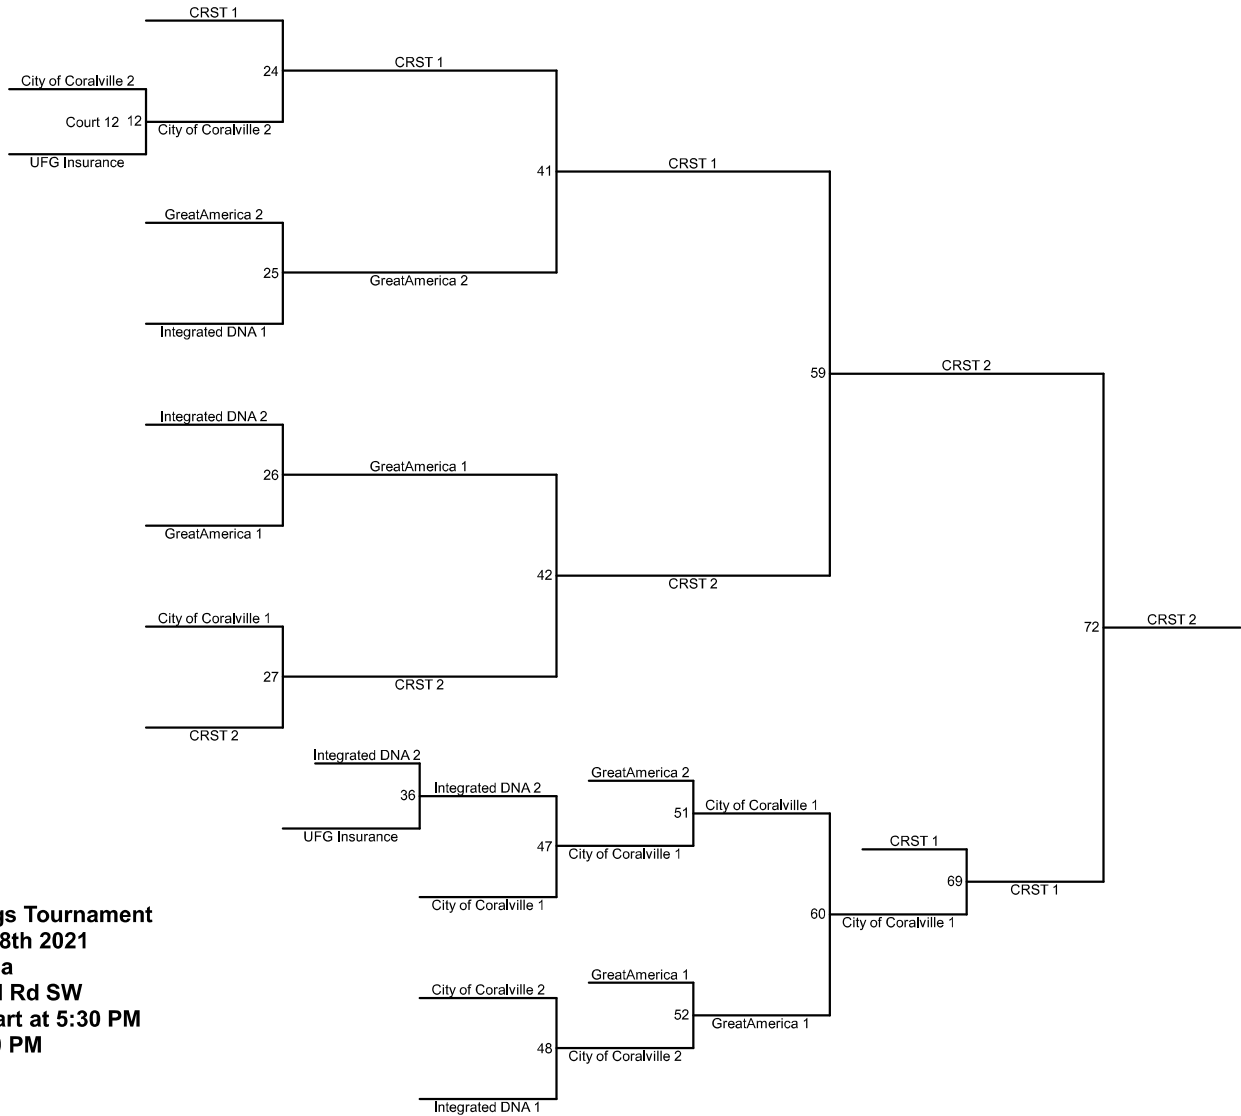

# CORRIDOR CORPORATE GAMES

**Division 1 Bags Tournament**  
**Friday, June 18th 2021**  
**ImOn Ice Arena**  
**1100 Rockford Rd SW**  
**Games will start at 5:30 PM**  
**Check in: 5:00 PM**

# CORRIDOR CORPORATE GAMES

**Division 2 Bags**  
**Friday, June 18th 2021**  
**ImOn Ice Arena**  
**1100 Rockford Rd Sw, Cedar Rapids, IA**  
**Games start at 5:30 PM**  
**Check in: 5:00 PM**