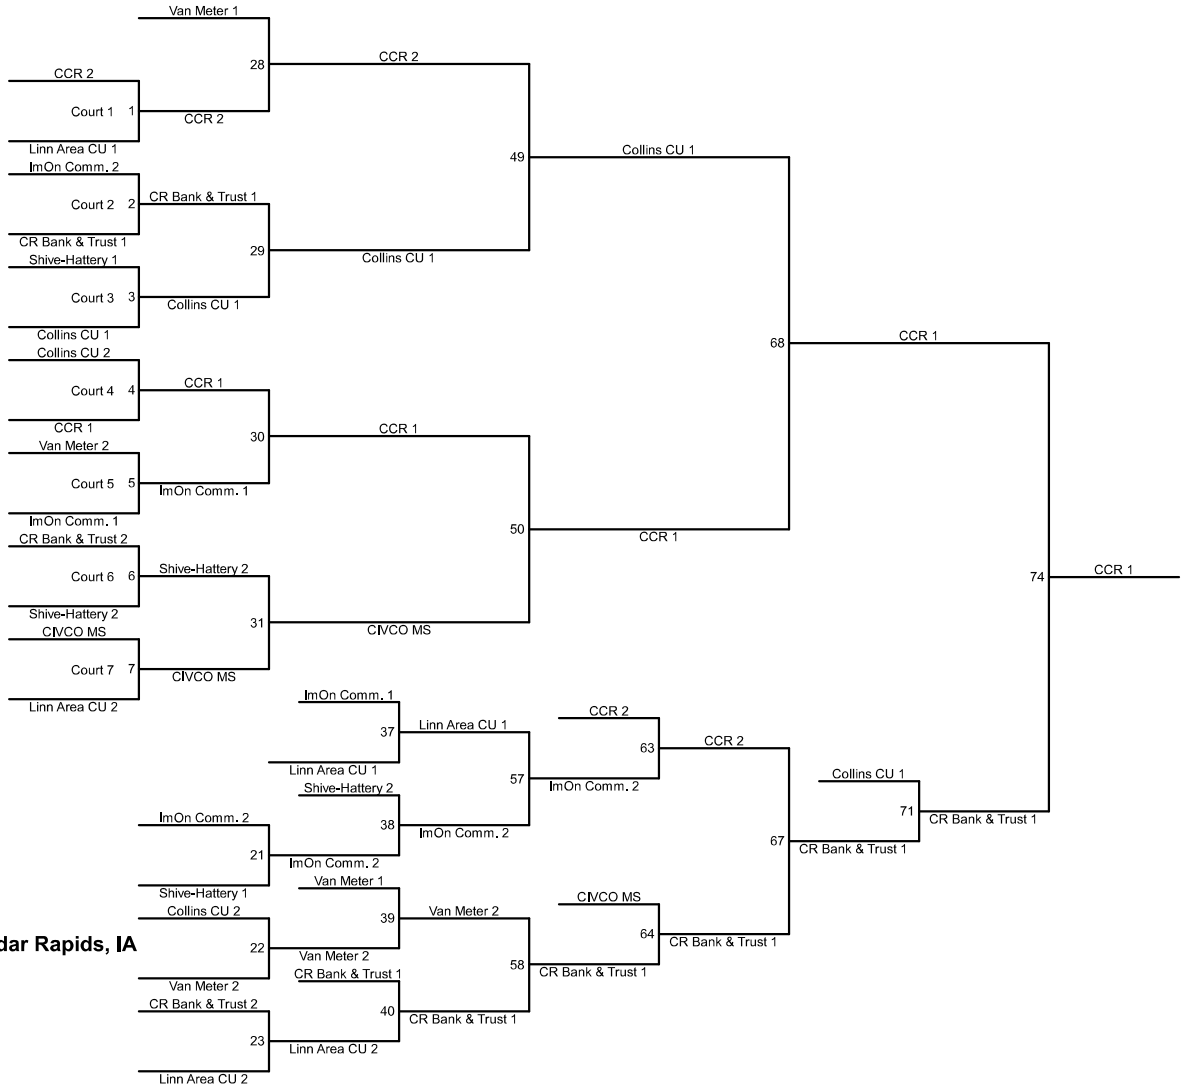

# CORRIDOR CORPORATE GAMES

**Division 1 Bags Tournament**  
**Friday, June 18th 2021**  
**ImOn Ice Arena**  
**1100 Rockford Rd SW**  
**Games will start at 5:30 PM**  
**Check in: 5:00 PM**

# CORRIDOR CORPORATE GAMES

**Division 2 Bags**  
**Friday, June 18th 2021**  
**ImOn Ice Arena**  
**1100 Rockford Rd Sw, Cedar Rapids, IA**  
**Games start at 5:30 PM**  
**Check in: 5:00 PM**