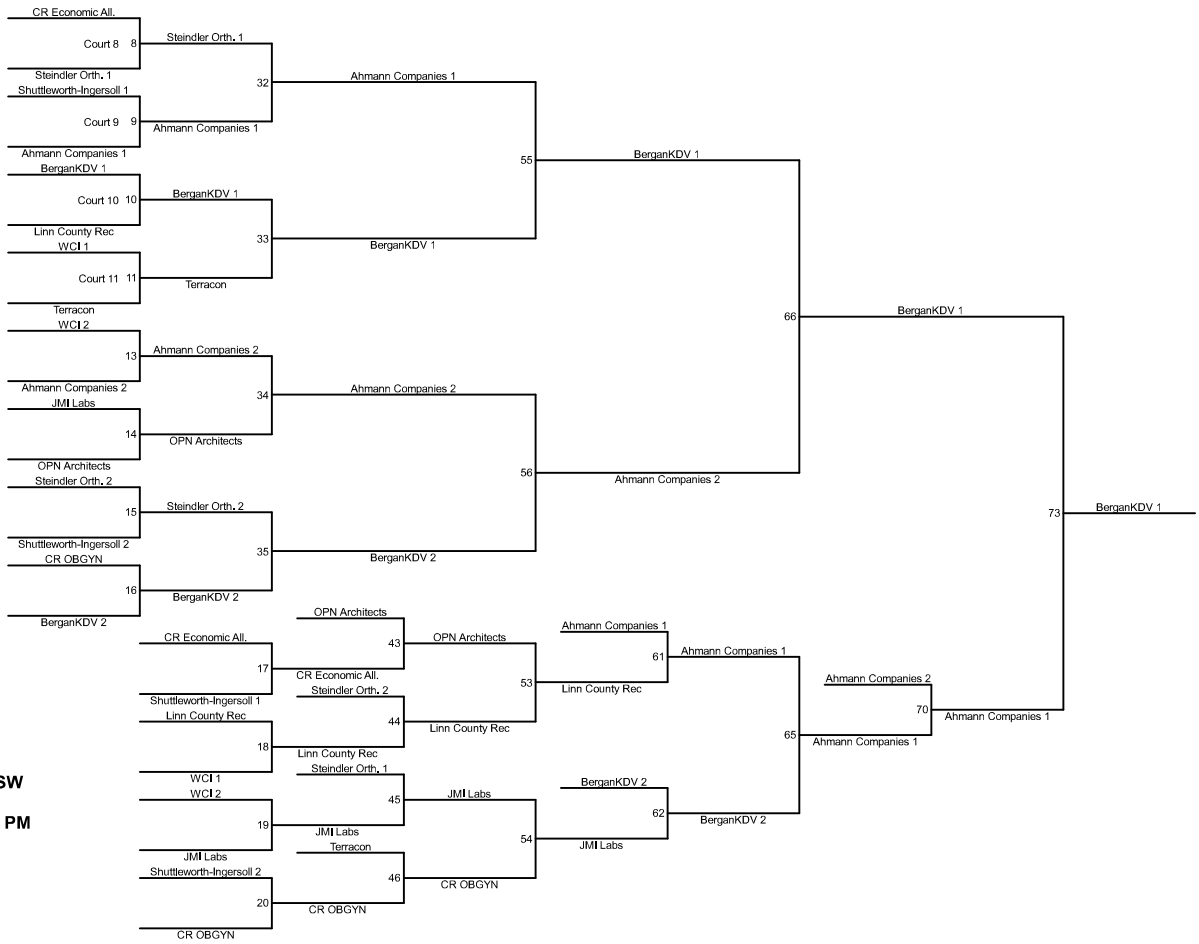

CORRIDOR CORPORATE GAMES

Division 3 Bags
Friday, June 18th
ImOn Ice Arena
1100 Rockford Rd, SW
Cedar Rapids, IA
Games Start at 5:30 PM
Check in at 5:00 PM