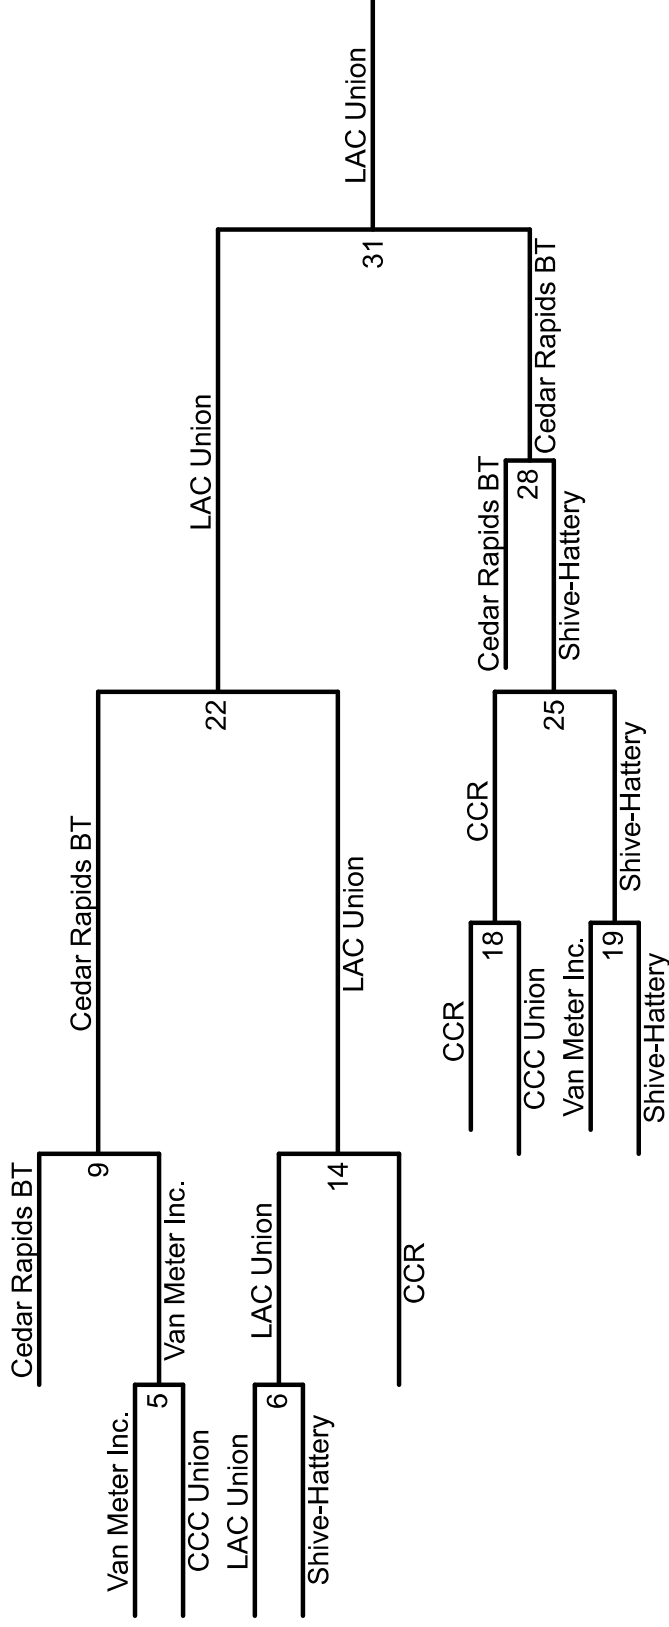

CORRIDOR

CORPORATE *GAMES*

Division 1
Sand Volleyball
Volleys on Blars Ferry
Saturday, June 12th
Games start @ 10 AM
Check in: 9:30 AM

CORRIDOR CORPORATE GAMES

**Division 2 Sand Volleyball
Volleys on Blars Ferry
Saturday, June 12th
Games start: 10 AM
Check in: 9:30 AM**

CORRIDOR CORPORATE GAMES

**Division 3
Sand Volleyball
Volleys on Blars Ferry
Saturday June 12th
Games start at 10:00 AM
Check in at 9:30 AM**