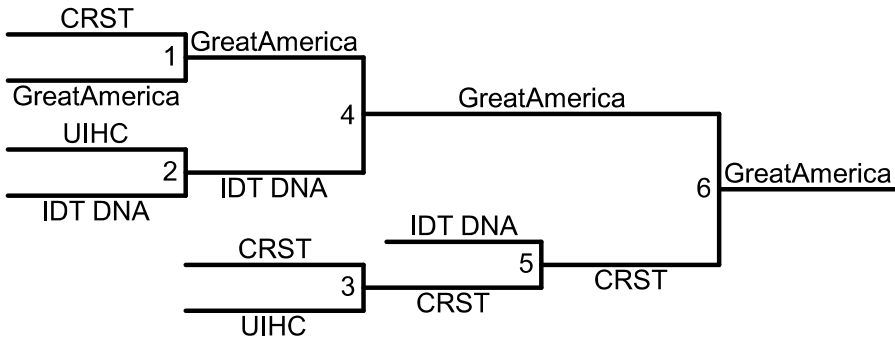

CORRIDOR

CORPORATE *GAMES*

Division 1
Sand Volleyball
Volleys on Blars Ferry
Saturday, June 12th
Games start @ 10 AM
Check in: 9:30 AM

CORRIDOR CORPORATE GAMES

**Division 2 Sand Volleyball
Volleys on Blars Ferry
Saturday, June 12th
Games start: 10 AM
Check in: 9:30 AM**

CORRIDOR CORPORATE GAMES

**Division 3
Sand Volleyball
Volleys on Blars Ferry
Saturday June 12th
Games start at 10:00 AM
Check in at 9:30 AM**