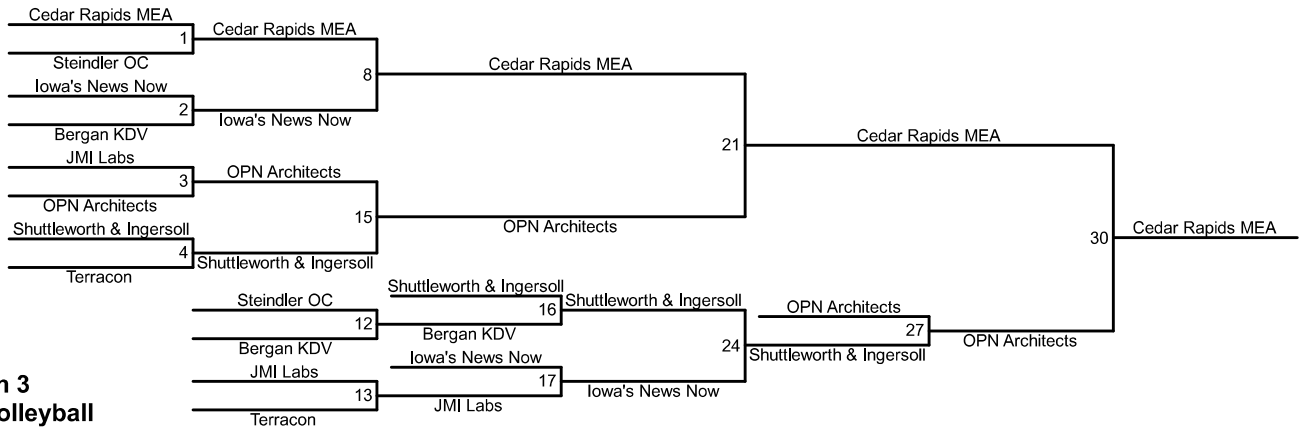

CORRIDOR

CORPORATE *GAMES*

Division 1
Sand Volleyball
Volleys on Blars Ferry
Saturday, June 12th
Games start @ 10 AM
Check in: 9:30 AM

CORRIDOR CORPORATE GAMES

**Division 2 Sand Volleyball
Volleys on Blars Ferry
Saturday, June 12th
Games start: 10 AM
Check in: 9:30 AM**

CORRIDOR CORPORATE GAMES

**Division 3
Sand Volleyball
Volleys on Blars Ferry
Saturday June 12th
Games start at 10:00 AM
Check in at 9:30 AM**