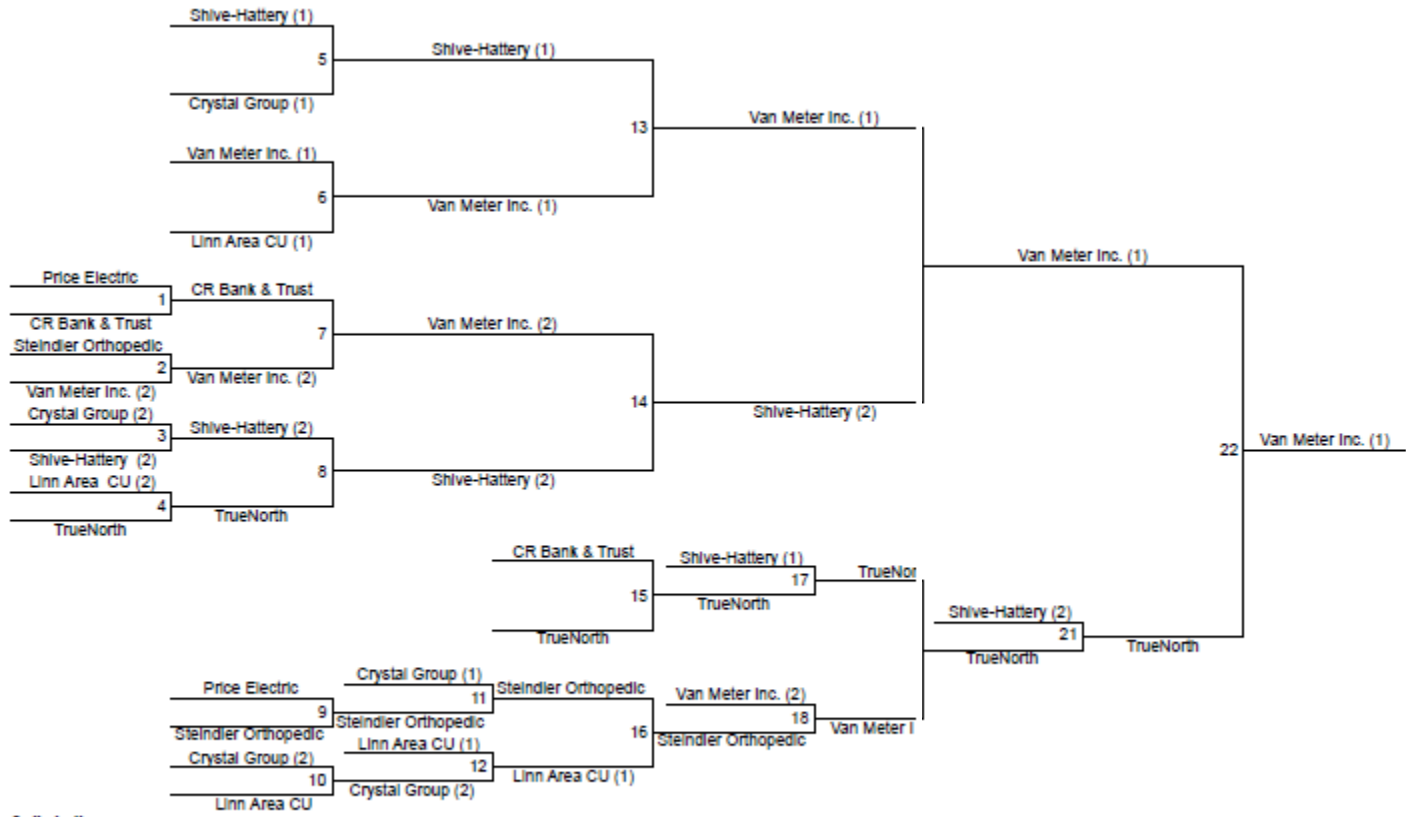

**Spikoball**  
**Division 1**  
**1: SCEELS (2)**  
**2: Integrated DNA (1)**  
**3: SCEELS (1)**

**Spikeball**  
**Division 2**  
 1: Van Meter Inc. (1)  
 2: TrueNorth Companies  
 3: Shive-Hattery 2