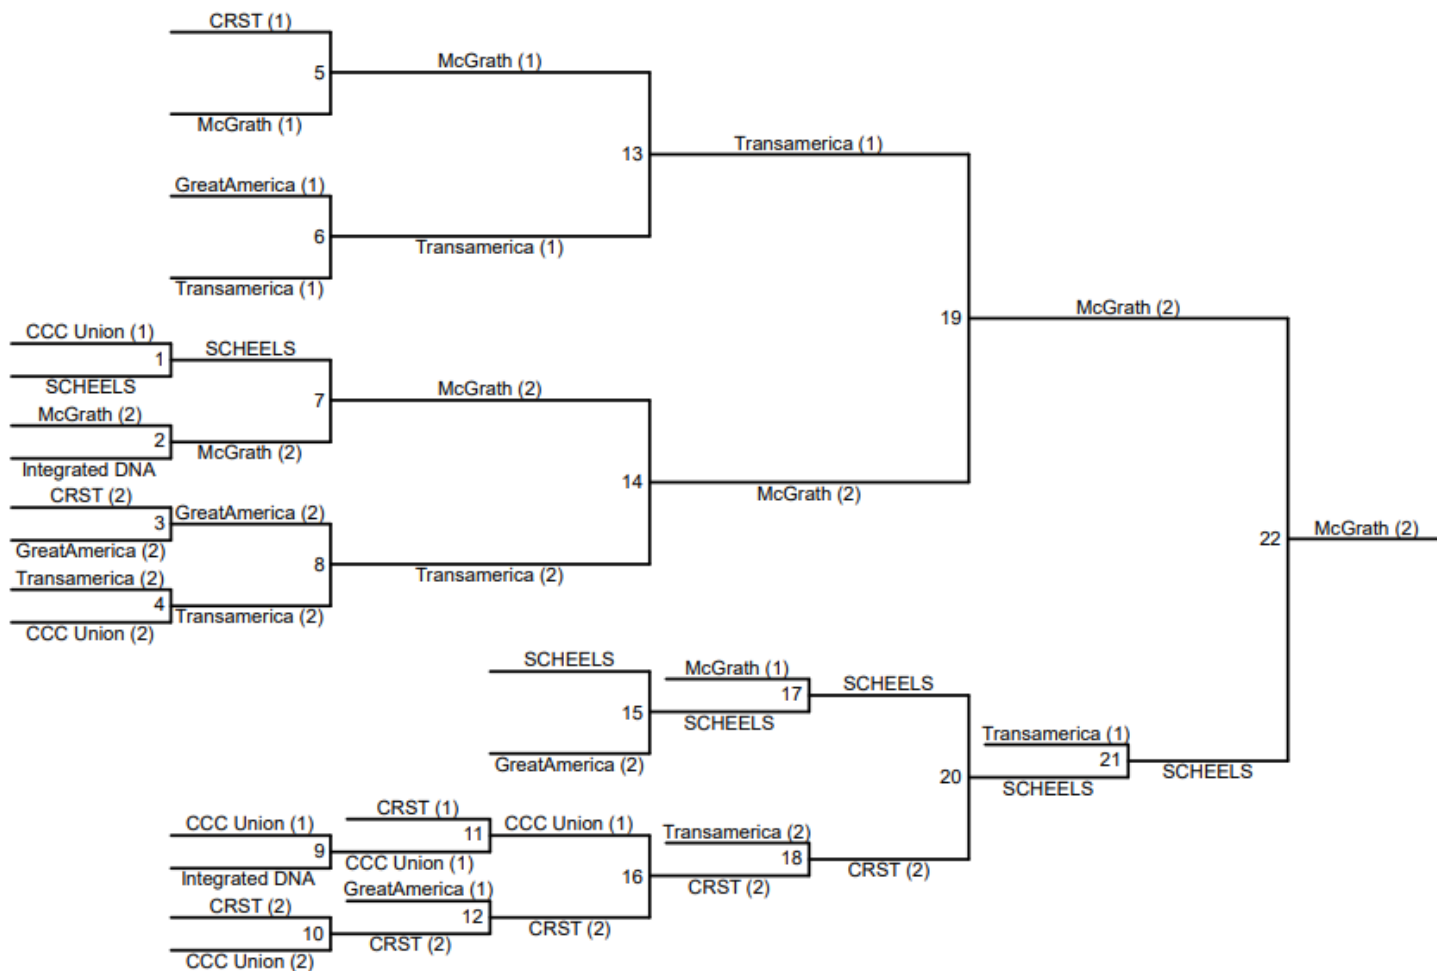

CORRIDOR

CORPORATE *GAMES*

Division 1 Women 3-on-3 Basketball Results

Place	Company
1st	SHEELS
2nd	GreatAmerica Financial
3rd	McGrath

Division 2 Women 3-on-3 Basketball Results

Place	Company
1st	Shive-Hattery
2nd	CR Bank & Trust

Division 3 Women 3-on-3 Basketball Results

Place	Company
1st	BerganKDV

CORRIDOR CORPORATE *GAMES*

**3-on-3 Basketball
Division 3 Men
Tuesday, June 21st
Marion YMCA & Community Rec Center
3740 Irish Dr.
Marion, IA 52302
Games will begin at 5:40 PM**

CORRIDOR CORPORATE *GAMES*

3-on-3 Basketball
Division 1 Mens
Wednesday, June 22nd
Marion YMCA & Community Rec Center
3740 Irish Dr.
Marion, IA 52302
Games will begin at 5:40 PM

CORRIDOR CORPORATE *GAMES*