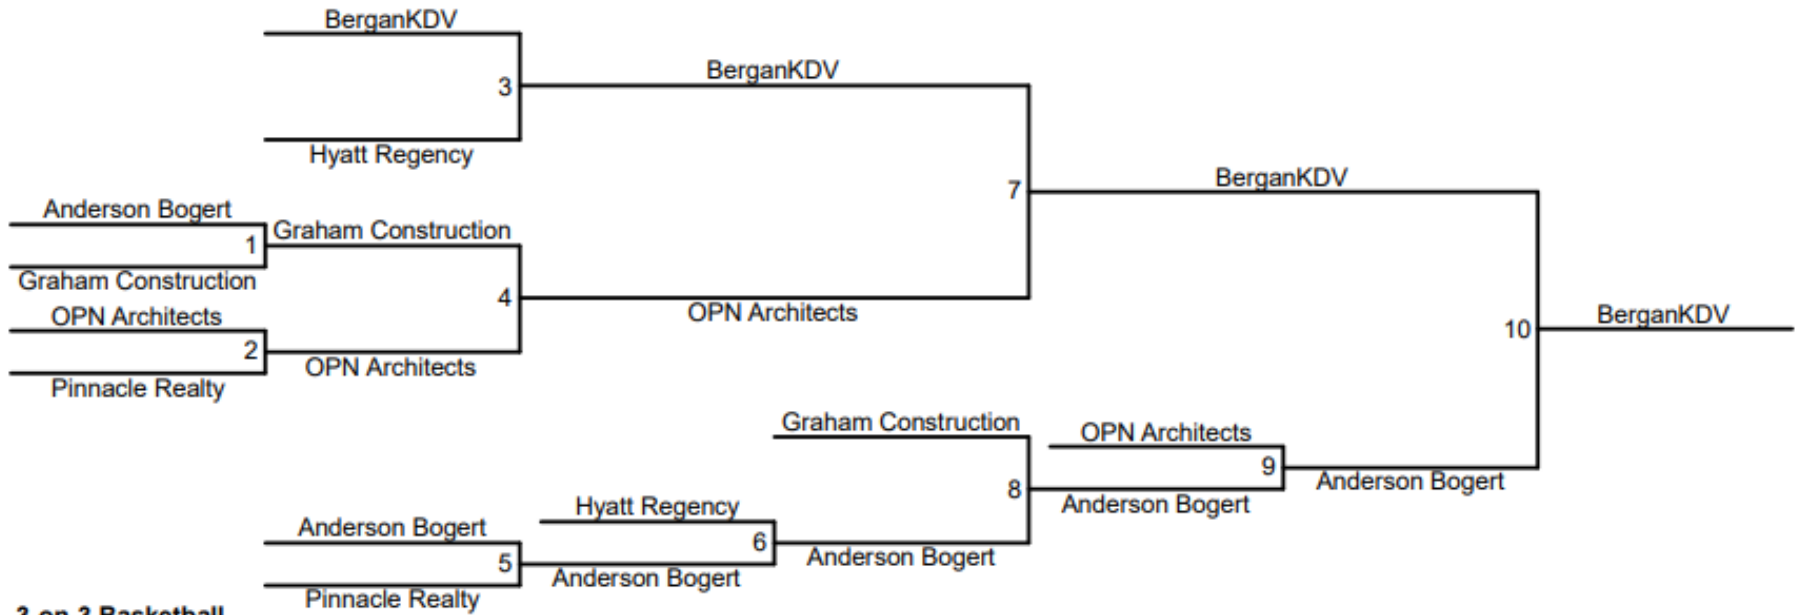

CORRIDOR

CORPORATE *GAMES*

Division 1 Women 3-on-3 Basketball Results

Place	Company
1st	SHEELS
2nd	GreatAmerica Financial
3rd	McGrath

Division 2 Women 3-on-3 Basketball Results

Place	Company
1st	Shive-Hattery
2nd	CR Bank & Trust

Division 3 Women 3-on-3 Basketball Results

Place	Company
1st	BerganKDV

CORRIDOR CORPORATE *GAMES*

**3-on-3 Basketball
Division 3 Men
Tuesday, June 21st
Marion YMCA & Community Rec Center
3740 Irish Dr.
Marion, IA 52302
Games will begin at 5:40 PM**

CORRIDOR CORPORATE *GAMES*

3-on-3 Basketball
Division 1 Mens
Wednesday, June 22nd
Marion YMCA & Community Rec Center
3740 Irish Dr.
Marion, IA 52302
Games will begin at 5:40 PM

CORRIDOR CORPORATE *GAMES*