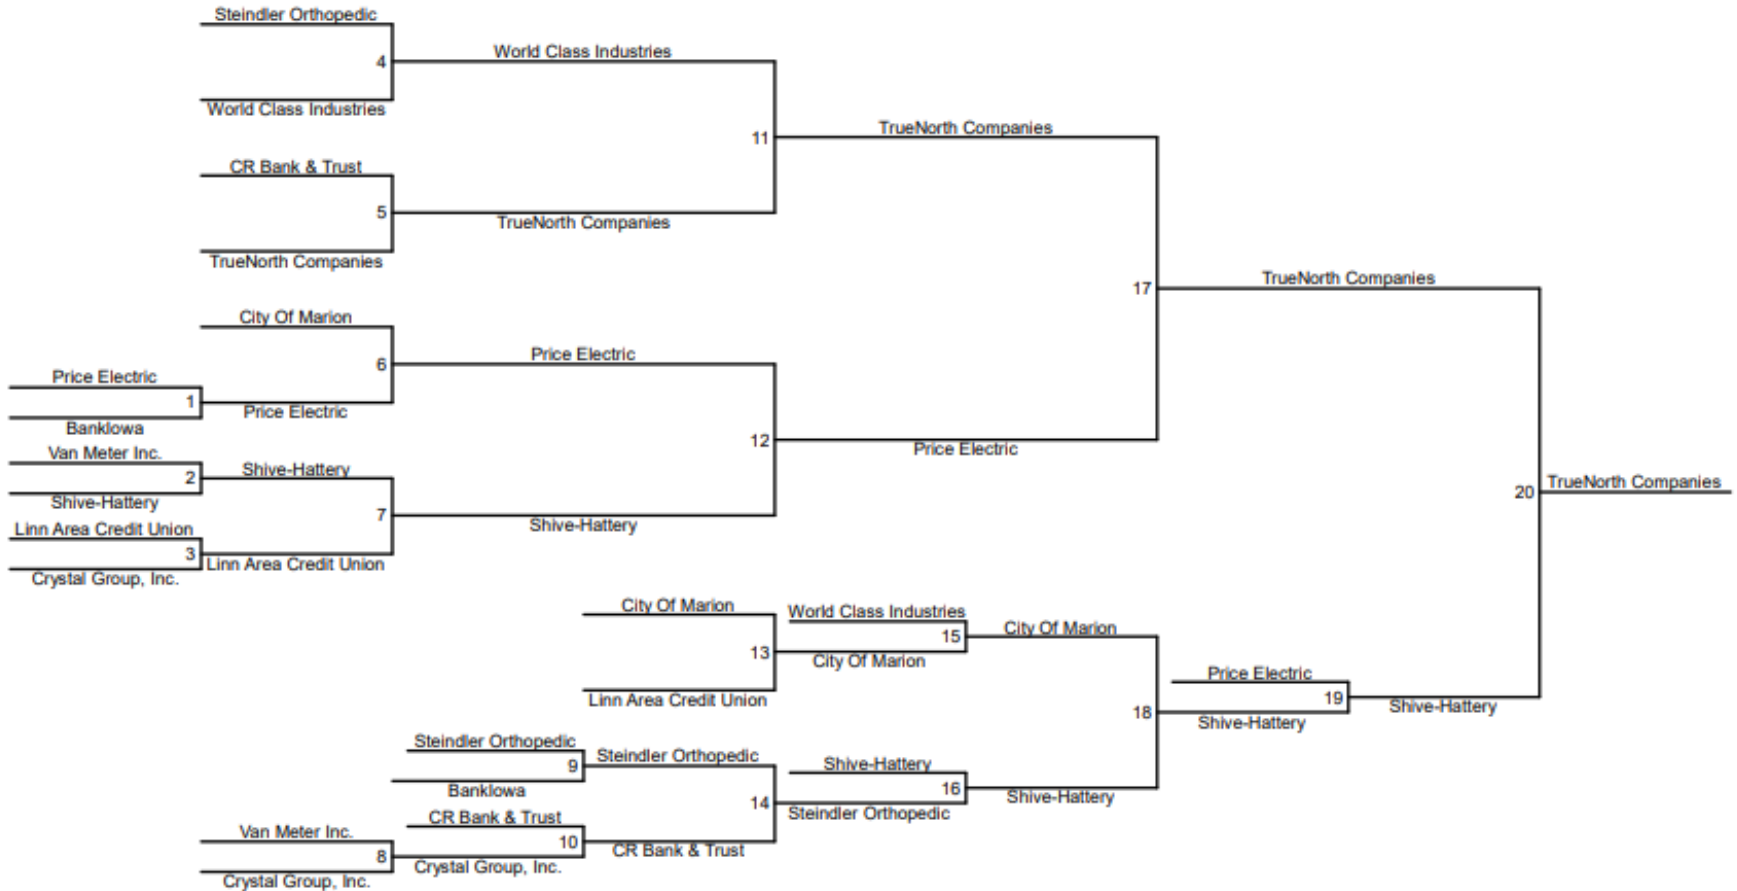

CORRIDOR

CORPORATE *GAMES*

Division 1 Women 3-on-3 Basketball Results

Place	Company
1st	SHEELS
2nd	GreatAmerica Financial
3rd	McGrath

Division 2 Women 3-on-3 Basketball Results

Place	Company
1st	Shive-Hattery
2nd	CR Bank & Trust

Division 3 Women 3-on-3 Basketball Results

Place	Company
1st	BerganKDV

CORRIDOR CORPORATE *GAMES*

**3-on-3 Basketball
Division 3 Men
Tuesday, June 21st
Marion YMCA & Community Rec Center
3740 Irish Dr.
Marion, IA 52302
Games will begin at 5:40 PM**

CORRIDOR CORPORATE *GAMES*

3-on-3 Basketball
Division 1 Mens
Wednesday, June 22nd
Marion YMCA & Community Rec Center
3740 Irish Dr.
Marion, IA 52302
Games will begin at 5:40 PM

CORRIDOR CORPORATE *GAMES*