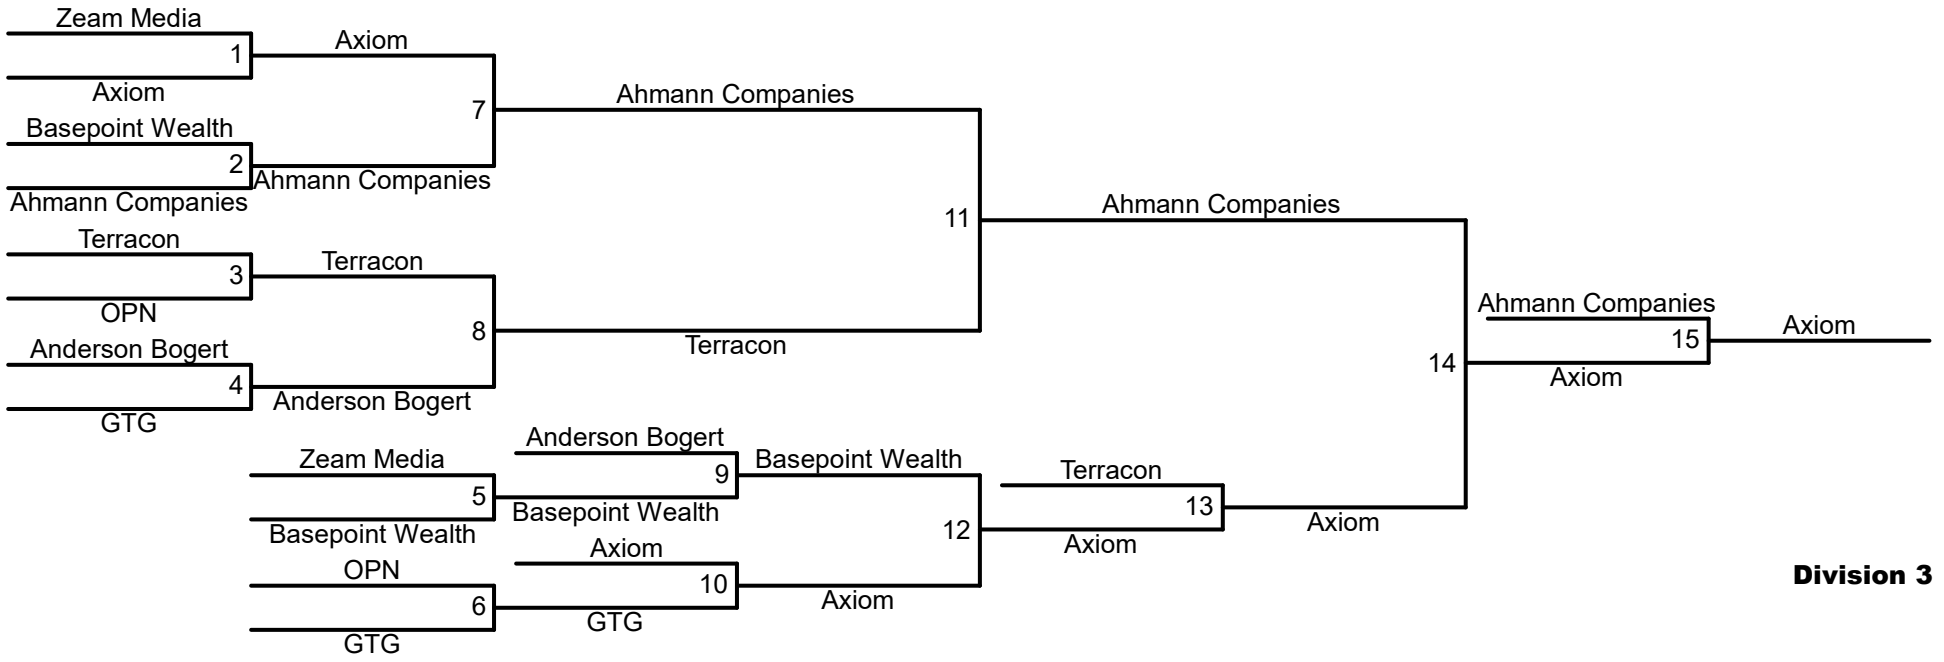

Division 1

- 1. BAE = 1000 pts
- 2. GreatAmerica = 800 pts
- 3. City of CR = 600 pts
- 4. CRST = 400 pts

Division 2

- 1. Quaker Oats = 1000 pts
- 2. Steindler = 800 pts
- 3. TrueNorth = 600 pts
- 4. Corda Credit = 400 pts

Division 3

- 1. Axiom = 1000 pts
- 2. Ahmann = 800 pts
- 3. Terracon = 600 pts
- 4. Basepoint Wealth = 400

Mud Volleyball Volunteer Points

Division 1

Great America - 100 pts

Division 2

CRBT - 100 pts

Division 3