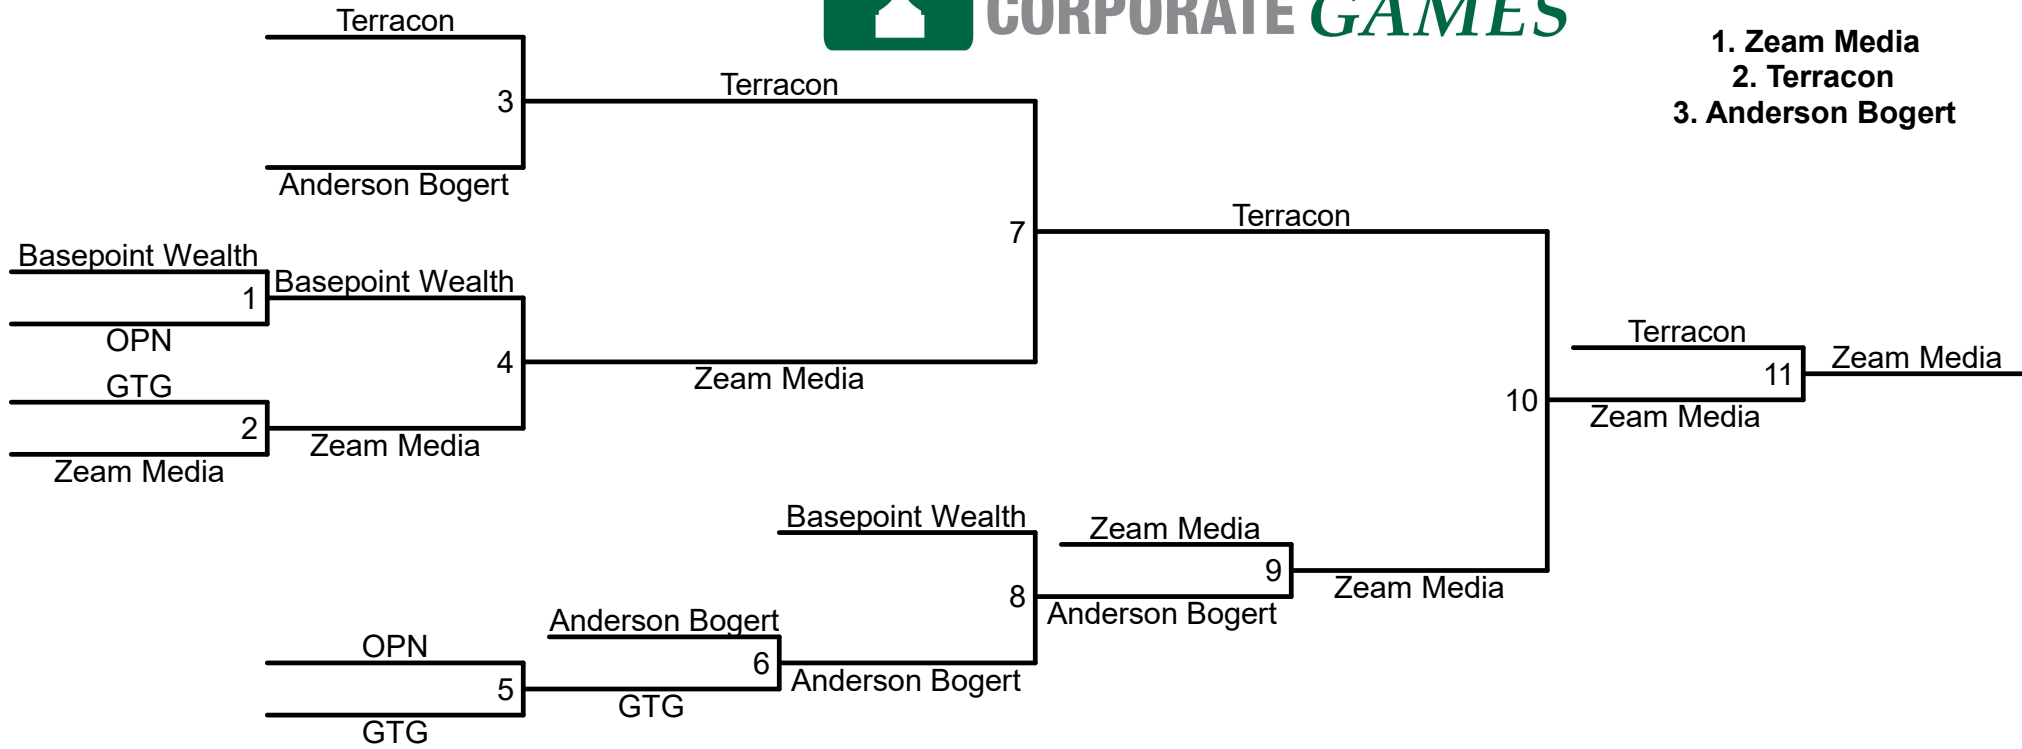

1. Zeam Media
2. Terracon
3. Anderson Bogert

THE
METROPOLITAN
GROUP