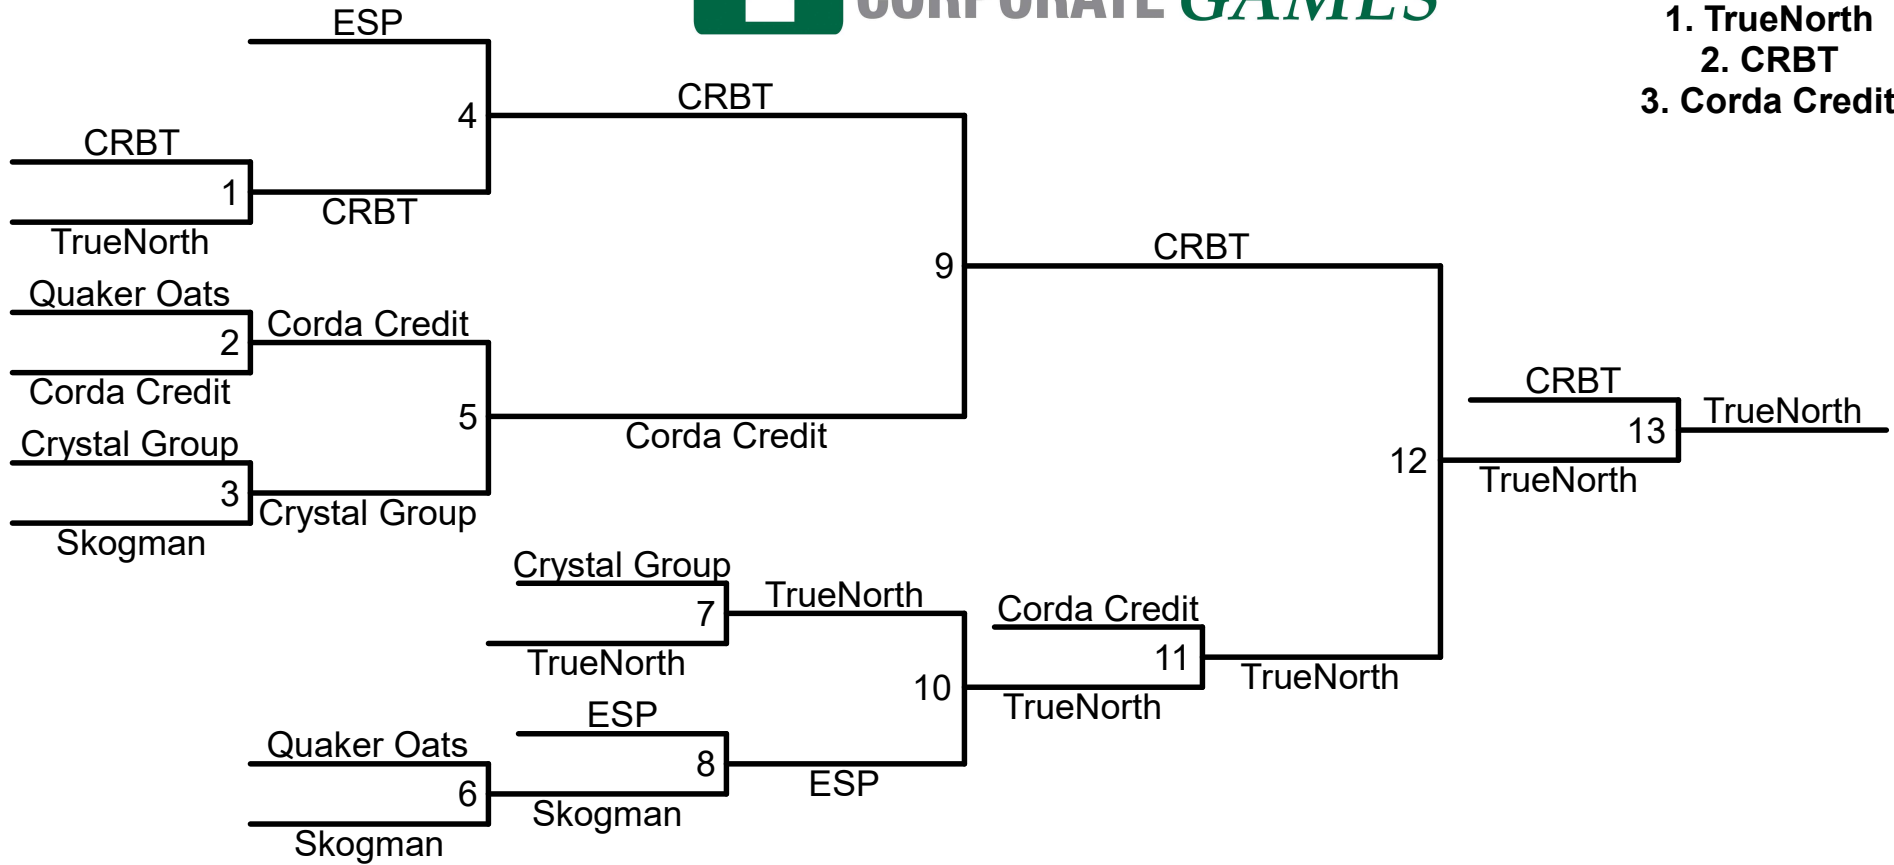

THE
METROPOLITAN
GROUP

CORRIDOR
CORPORATE *GAMES*

Division 1 Coed Pickleball

1. Transamerica
2. CRST
3. GreatAmerica

DI Women's

- CRST = 2 volunteers
1. BATE
 2. Transamerica
 3. McGrath

Division 1 Men Pickleball

- 1. BAE Systems
- 2. CRST
- 3. McGrath Family of Dealerships

THE
METROPOLITAN
GROUP

1. Crystal Group
2. TrueNorth
3. Skogman

- 1. TrueNorth
- 2. CRBT
- 3. Corda Credit

THE METROPOLITAN GROUP

1. WorldClass
2. Corda Credit
3. Van Meter

THE METROPOLITAN GROUP

CORRIDOR CORPORATE GAMES

Division 3 Coed Pickleball

1. Basepoint Wealth
2. Terracon
3. Price Electric

THE
METROPOLITAN
GROUP

1. Price Electric
2. Basepoint Wealth
3. Zeam Media

THE
METROPOLITAN
GROUP