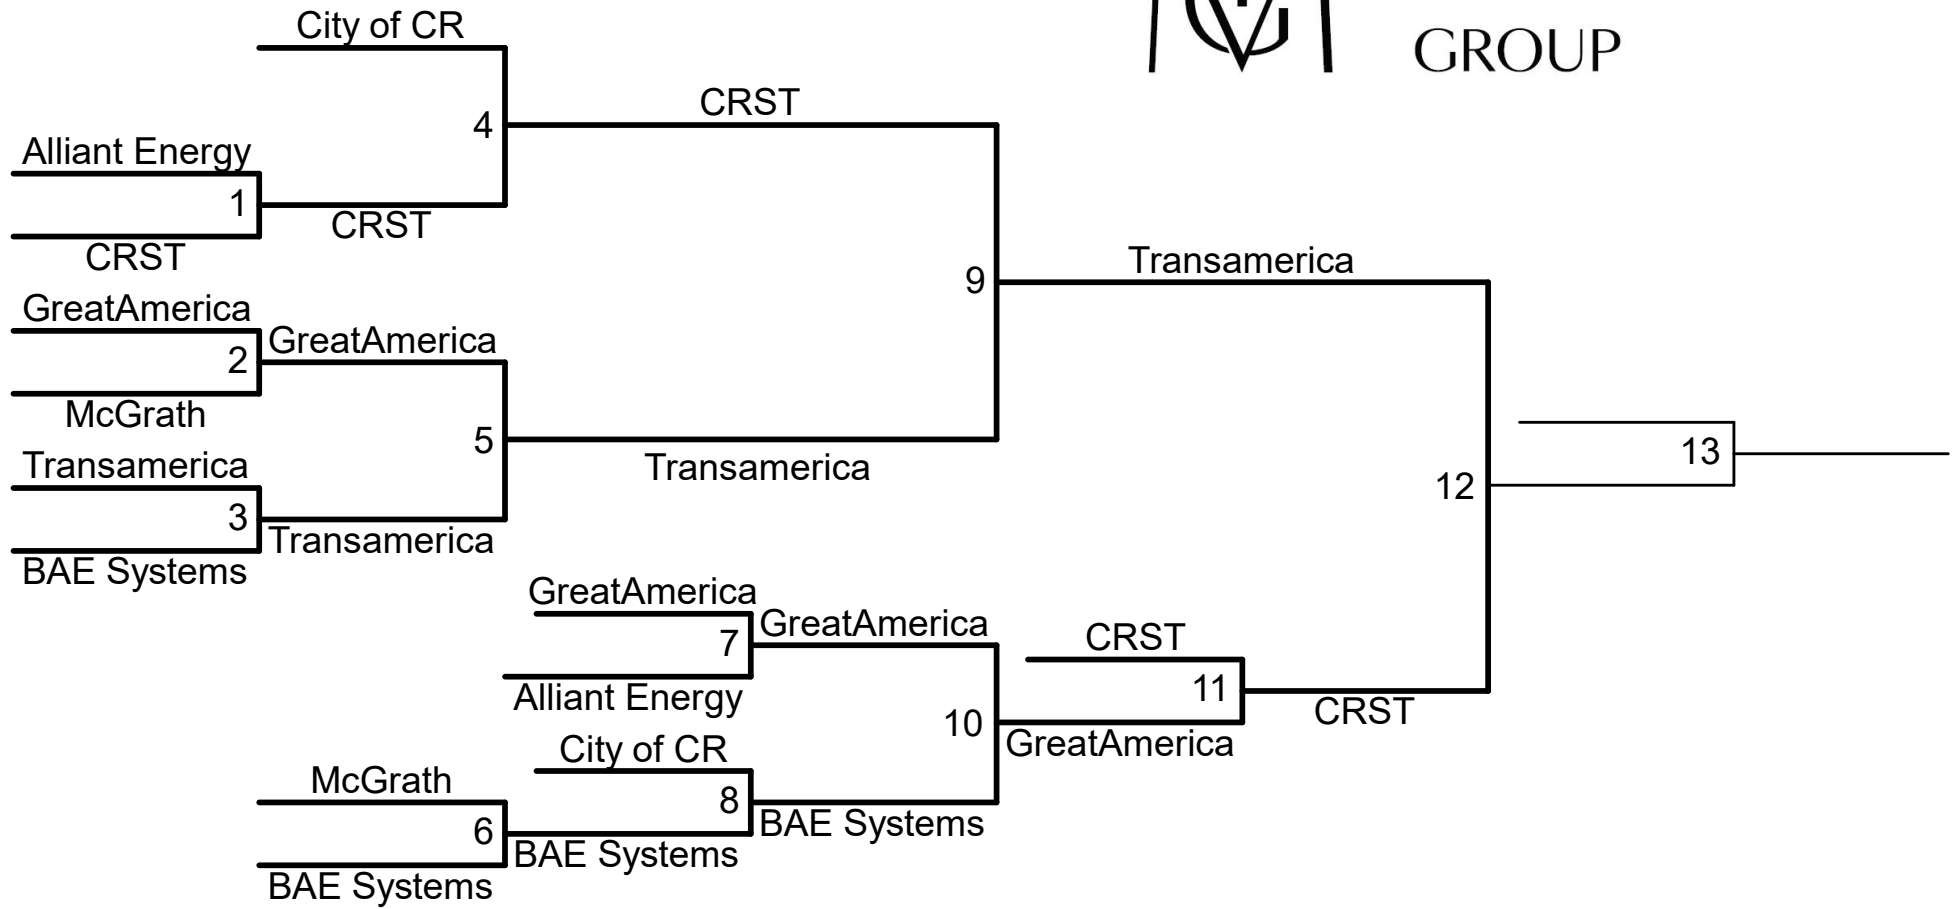

THE
METROPOLITAN
GROUP

CORRIDOR
CORPORATE *GAMES*

Division 1 Coed Pickleball

1. Transamerica
2. CRST
3. GreatAmerica

DI Women's

- CRST = 2 volunteers
1. BATE
 2. Transamerica
 3. McGrath

Division 1 Men Pickleball

- 1. BAE Systems
- 2. CRST
- 3. McGrath Family of Dealerships

THE
METROPOLITAN
GROUP

1. Crystal Group
2. TrueNorth
3. Skogman

- 1. TrueNorth
- 2. CRBT
- 3. Corda Credit

THE METROPOLITAN GROUP

1. WorldClass
2. Corda Credit
3. Van Meter