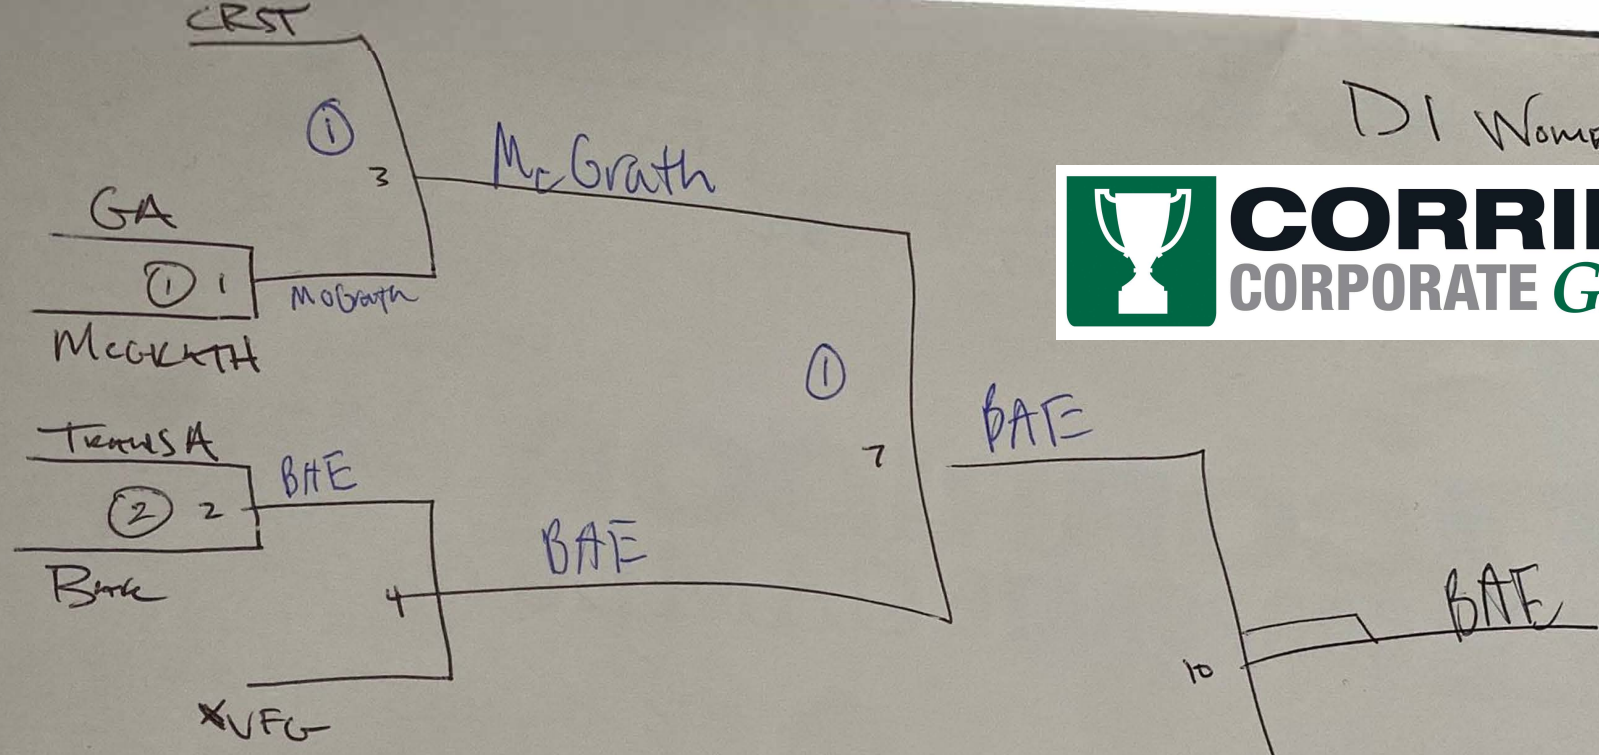

THE
METROPOLITAN
GROUP

CORRIDOR
CORPORATE *GAMES*

Division 1 Coed Pickleball

1. Transamerica
2. CRST
3. GreatAmerica

DI Women's

- CRST = 2 volunteers
1. BATE
 2. Transamerica
 3. McGrath

Division 1 Men Pickleball