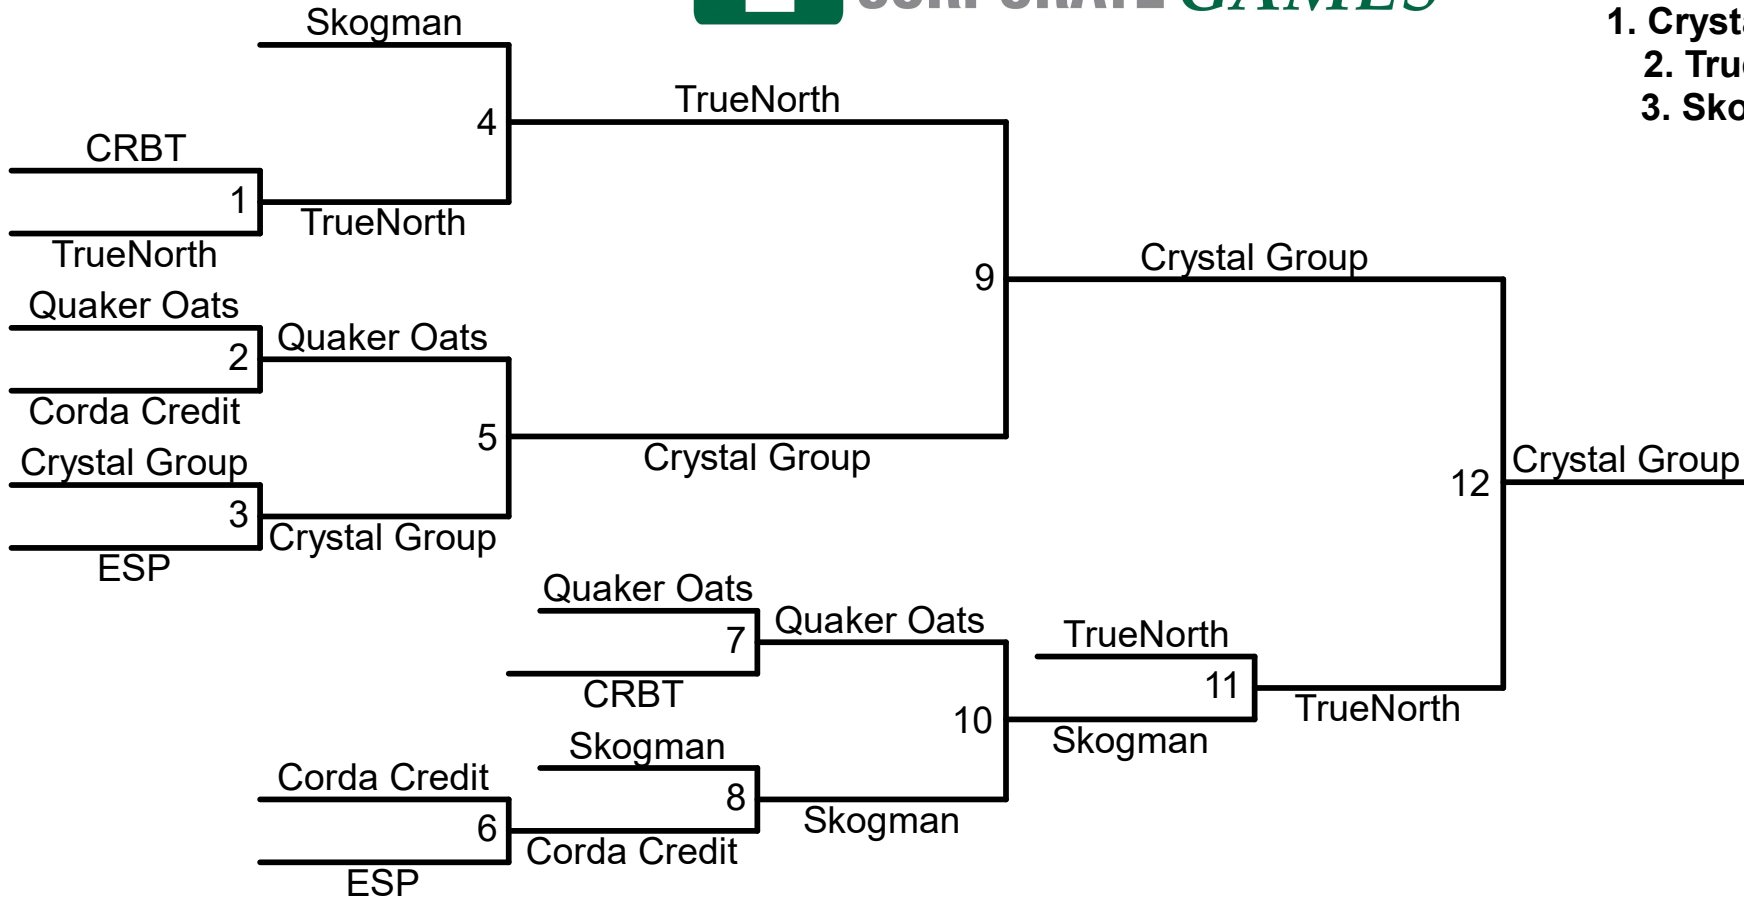

THE
METROPOLITAN
GROUP

CORRIDOR
CORPORATE *GAMES*

Division 1 Coed Pickleball

1. Transamerica
2. CRST
3. GreatAmerica

DI Women's

- CRST = 2 volunteers
1. BATE
 2. Transamerica
 3. McGrath

Division 1 Men Pickleball

- 1. BAE Systems
- 2. CRST
- 3. McGrath Family of Dealerships

THE
METROPOLITAN
GROUP

1. Crystal Group
2. TrueNorth
3. Skogman

- 1. TrueNorth
- 2. CRBT
- 3. Corda Credit

THE METROPOLITAN GROUP

1. WorldClass
2. Corda Credit
3. Van Meter