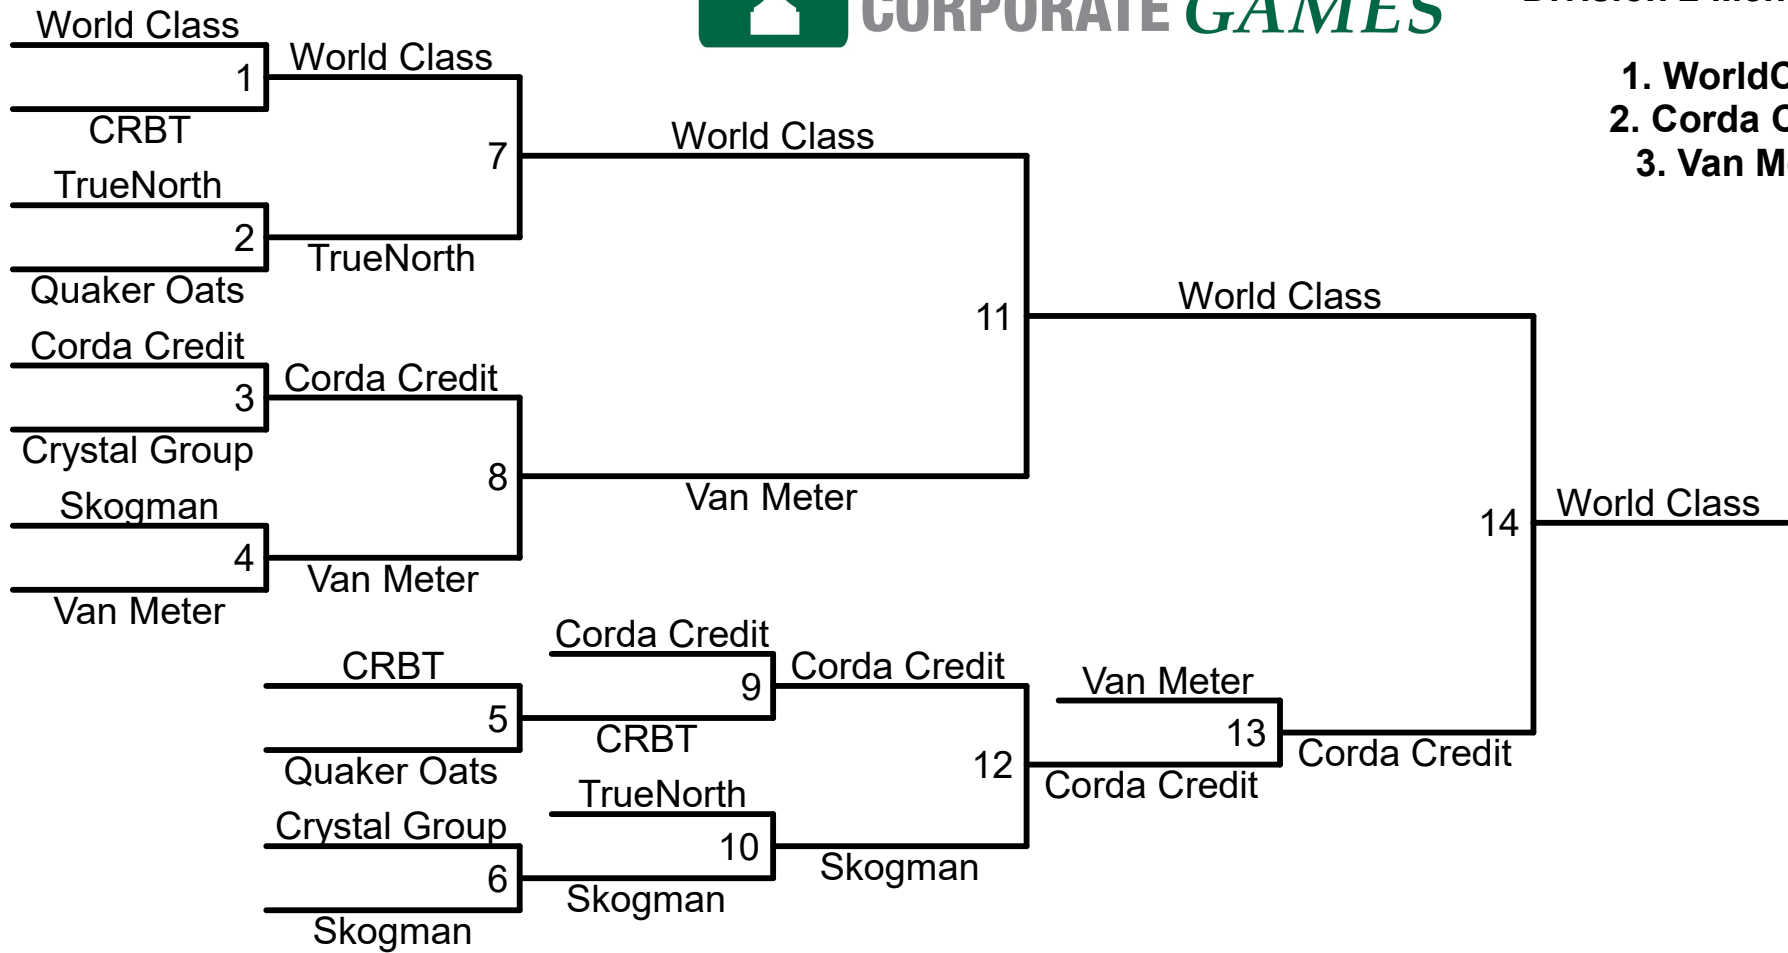

THE
METROPOLITAN
GROUP

CORRIDOR
CORPORATE *GAMES*

Division 1 Coed Pickleball

1. Transamerica
2. CRST
3. GreatAmerica

DI Women's

- CRST = 2 volunteers
1. BATE
 2. Transamerica
 3. McGrath

Division 1 Men Pickleball

- 1. BAE Systems
- 2. CRST
- 3. McGrath Family of Dealerships

THE
METROPOLITAN
GROUP

1. Crystal Group
2. TrueNorth
3. Skogman

- 1. TrueNorth
- 2. CRBT
- 3. Corda Credit

THE METROPOLITAN GROUP

1. WorldClass
2. Corda Credit
3. Van Meter