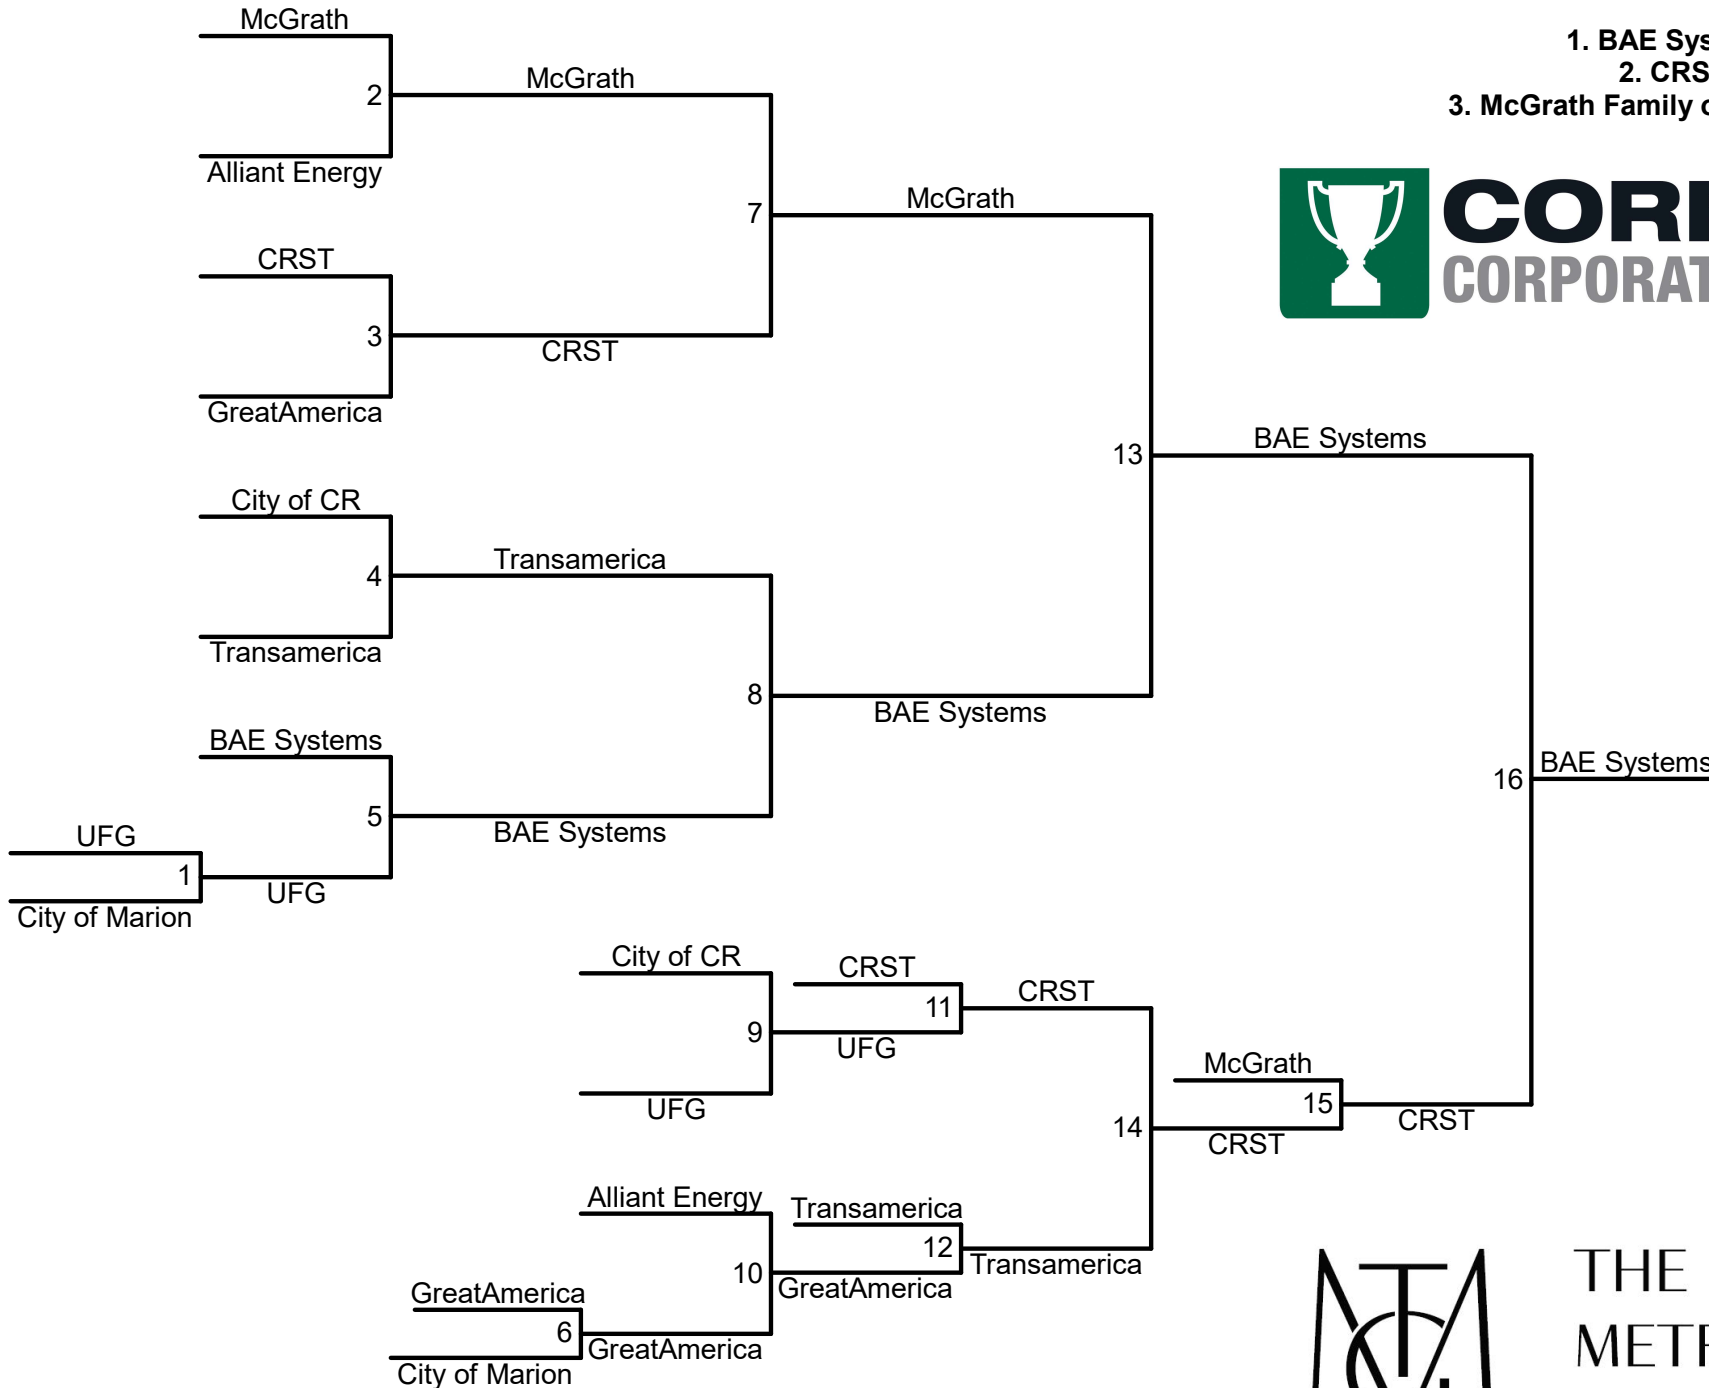

THE
METROPOLITAN
GROUP

CORRIDOR
CORPORATE *GAMES*

Division 1 Coed Pickleball

1. Transamerica
2. CRST
3. GreatAmerica

DI Women's

- CRST = 2 volunteers
1. BATE
 2. Transamerica
 3. McGrath

Division 1 Men Pickleball

- 1. BAE Systems
- 2. CRST
- 3. McGrath Family of Dealerships

THE
METROPOLITAN
GROUP

1. Crystal Group
2. TrueNorth
3. Skogman

- 1. TrueNorth
- 2. CRBT
- 3. Corda Credit

THE METROPOLITAN GROUP

1. WorldClass
2. Corda Credit
3. Van Meter

1. Zeam Media
2. Terracon
3. Anderson Bogert

THE
METROPOLITAN
GROUP