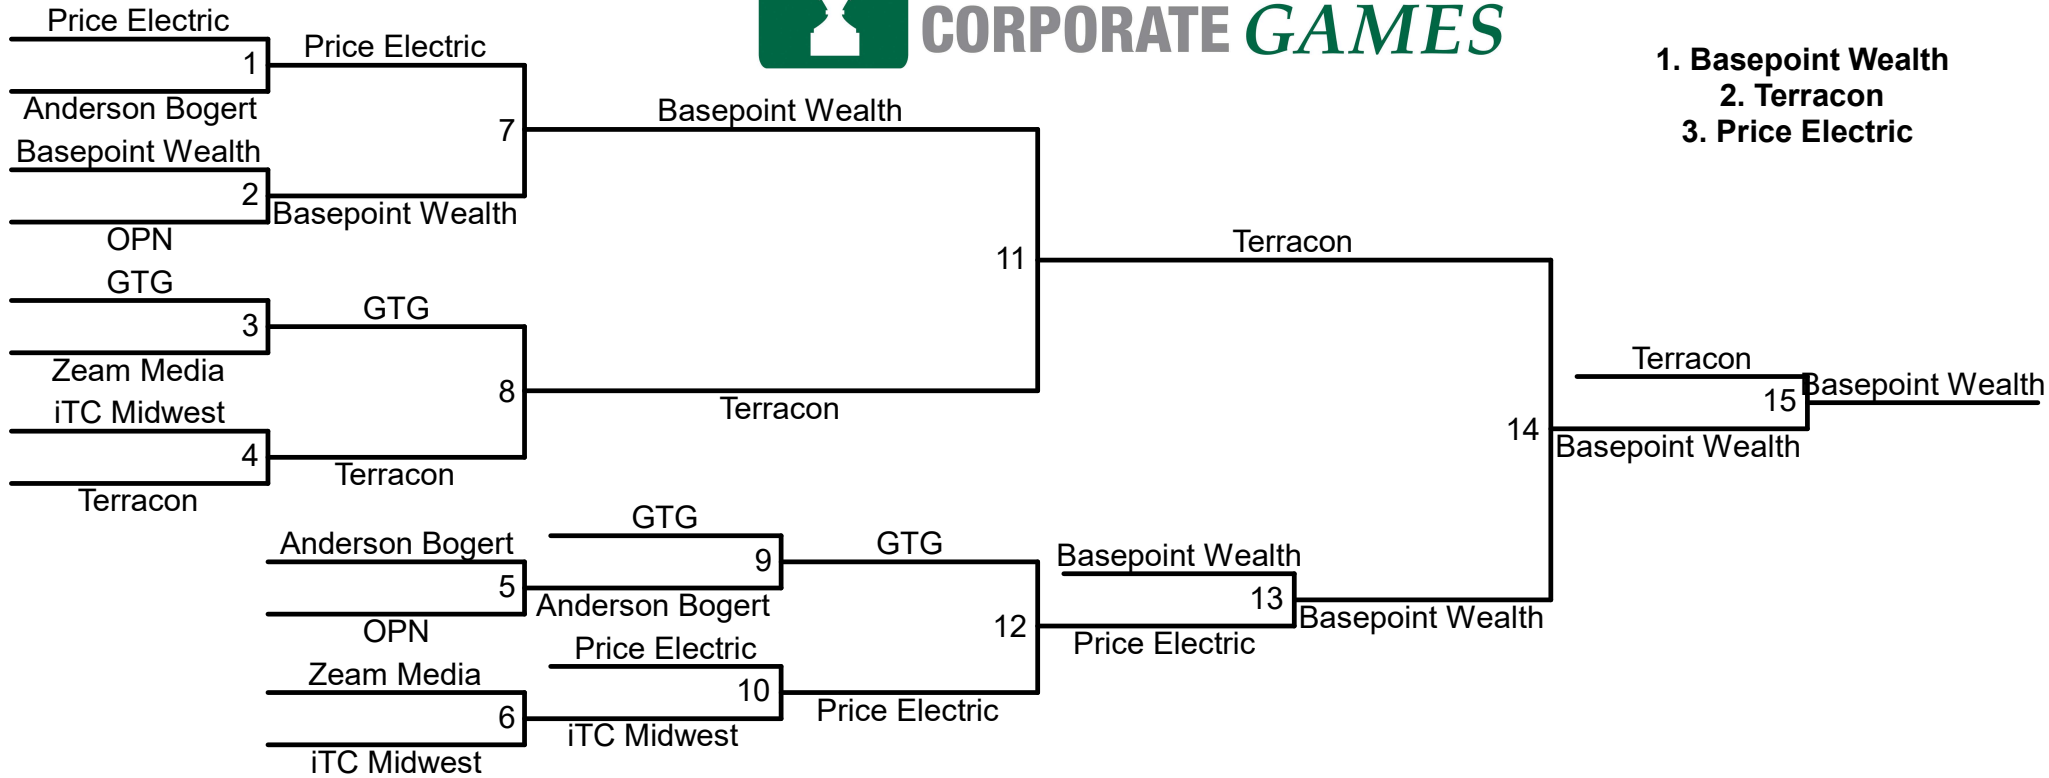

THE
METROPOLITAN
GROUP

CORRIDOR
CORPORATE *GAMES*

Division 1 Coed Pickleball

1. Transamerica
2. CRST
3. GreatAmerica

DI Women's

- CRST = 2 volunteers
1. BATE
 2. Transamerica
 3. McGrath

Division 1 Men Pickleball

- 1. BAE Systems
- 2. CRST
- 3. McGrath Family of Dealerships

THE
METROPOLITAN
GROUP

1. Crystal Group
2. TrueNorth
3. Skogman

- 1. TrueNorth
- 2. CRBT
- 3. Corda Credit

THE METROPOLITAN GROUP

1. WorldClass
2. Corda Credit
3. Van Meter

THE METROPOLITAN GROUP

CORRIDOR CORPORATE GAMES

Division 3 Coed Pickleball

1. Basepoint Wealth
2. Terracon
3. Price Electric

THE
METROPOLITAN
GROUP

1. Price Electric
2. Basepoint Wealth
3. Zeam Media

THE
METROPOLITAN
GROUP

1. Zeam Media
2. Terracon
3. Anderson Bogert

THE
METROPOLITAN
GROUP