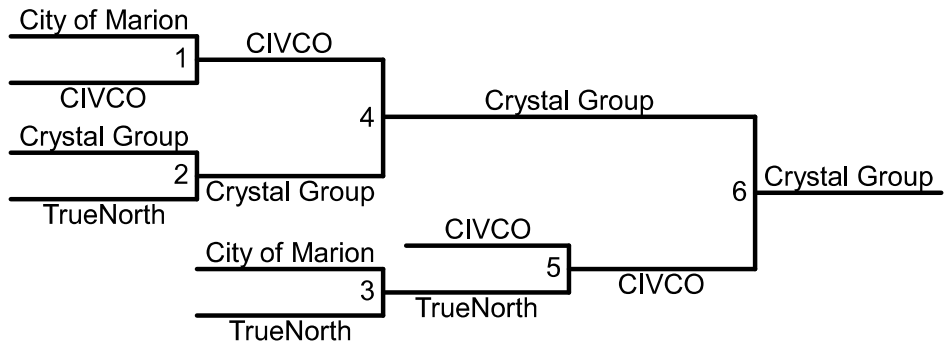

Divison 1 Women's Results
 1st - University of Iowa - 950
 2nd - BAE Systems - 750
 3rd - GreatAmerica - 550
 4th - Collins Aerospace - 450
 5th - Transamerica - 300

PRESENTED BY Wellmark 

Divison 2 Men Results
 1st - TrueNorth - 950
 2nd - City of Marion - 750
 3rd - CIVCO - 550
 4th - Crystal Group - 450
 5th - Corda Credit Union - 300

PRESENTED BY Wellmark

Divison 2 Women's Results

1st - Crystal Group - 950

2nd - CIVCO - 750

3rd - TrueNorth - 550

4th - City of Marion - 450

PRESENTED BY Wellmark.  

| Round 1 | | |
|---------|------------------|------------------------------|
| Game | | |
| 1 | Basepoint Wealth | vs. Engineered Seal Products |