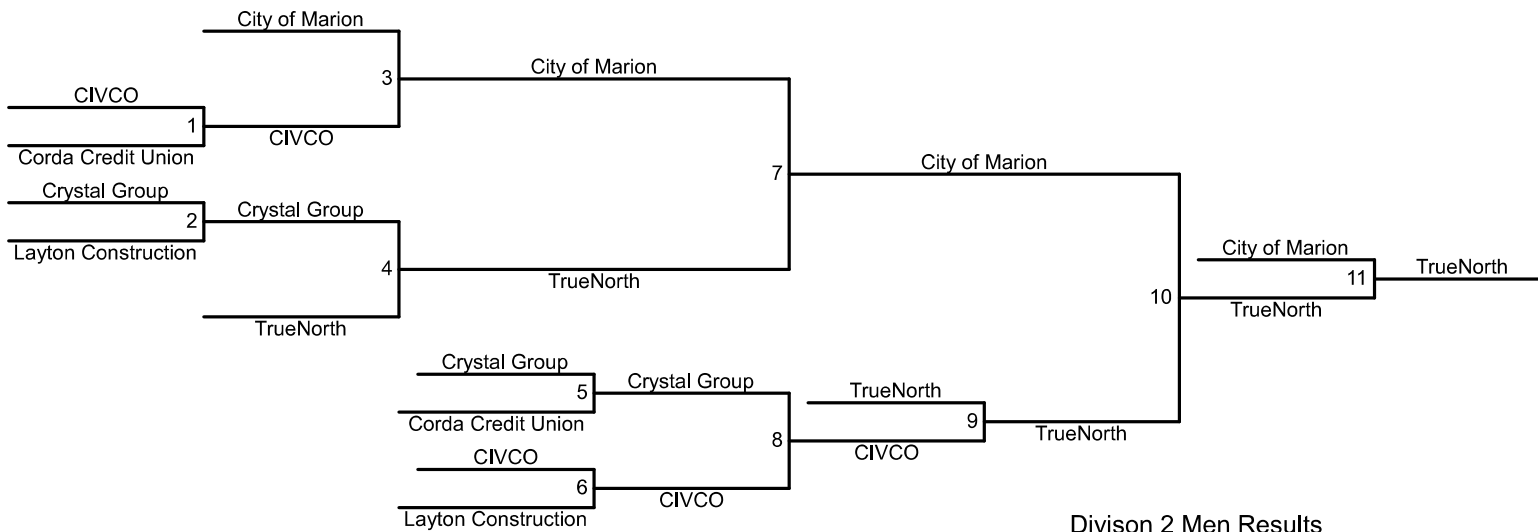

Division 1 Men Results
 1st - Collins Aerospace #1 - 950
 2nd - Transamerica #1 - 750
 3rd - BAE Systems # 1 - 550
 4th - International Paper - 450
 5th - Transamerica #2 - 300
 6th GreatAmerica #1 - 300

Divison 1 Women's Results
 1st - University of Iowa - 950
 2nd - BAE Systems - 750
 3rd - GreatAmerica - 550
 4th - Collins Aerospace - 450
 5th - Transamerica - 300

PRESENTED BY Wellmark 

Divison 2 Men Results
 1st - TrueNorth - 950
 2nd - City of Marion - 750
 3rd - CIVCO - 550
 4th - Crystal Group - 450
 5th - Corda Credit Union - 300

PRESENTED BY Wellmark

Divison 2 Women's Results

1st - Crystal Group - 950

2nd - CIVCO - 750

3rd - TrueNorth - 550

4th - City of Marion - 450

PRESENTED BY Wellmark.  

| Round 1 | | |
|---------|------------------|------------------------------|
| Game | | |
| 1 | Basepoint Wealth | vs. Engineered Seal Products |