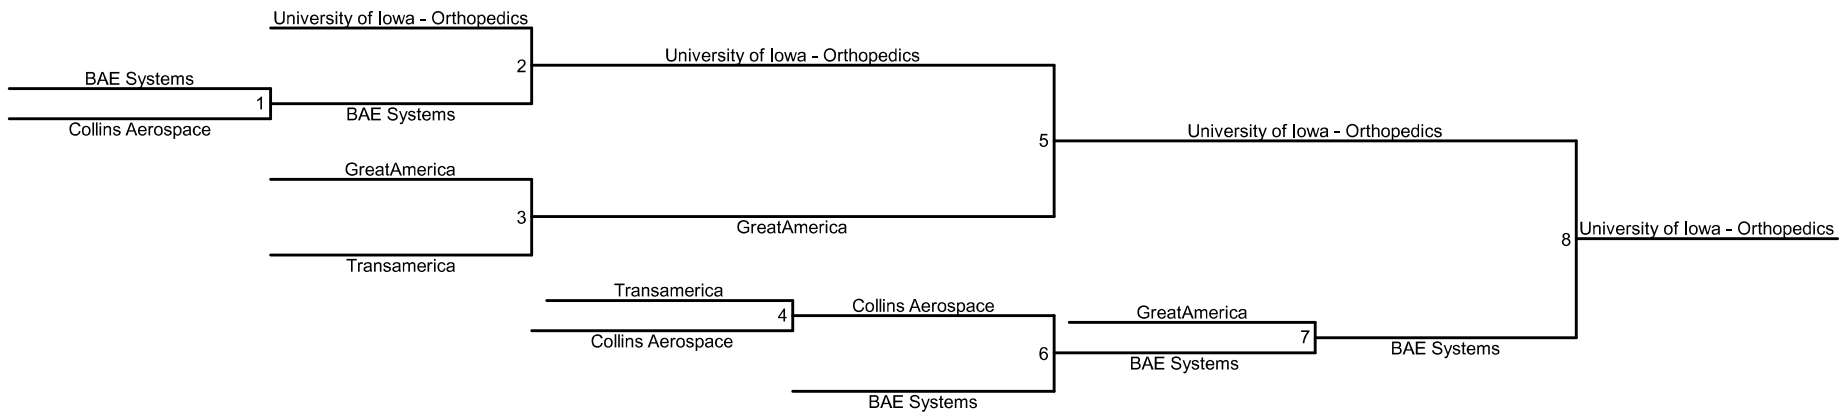

Division 1 Men Results
 1st - Collins Aerospace #1 - 950
 2nd - Transamerica #1 - 750
 3rd - BAE Systems # 1 - 550
 4th - International Paper - 450
 5th - Transamerica #2 - 300
 6th GreatAmerica #1 - 300

Divison 1 Women's Results
 1st - University of Iowa - 950
 2nd - BAE Systems - 750
 3rd - GreatAmerica - 550
 4th - Collins Aerospace - 450
 5th - Transamerica - 300

PRESENTED BY Wellmark 

Divison 2 Men Results
 1st - TrueNorth - 950
 2nd - City of Marion - 750
 3rd - CIVCO - 550
 4th - Crystal Group - 450
 5th - Corda Credit Union - 300

PRESENTED BY Wellmark

Divison 2 Women's Results

1st - Crystal Group - 950

2nd - CIVCO - 750

3rd - TrueNorth - 550

4th - City of Marion - 450

PRESENTED BY Wellmark.  

| Round 1 | | |
|---------|------------------|------------------------------|
| Game | | |
| 1 | Basepoint Wealth | vs. Engineered Seal Products |

Divison 3 Women's Results
 1st - Holmes Murphy - 950
 2nd - Basepoint Wealth - 750
 3rd - ESP - 550