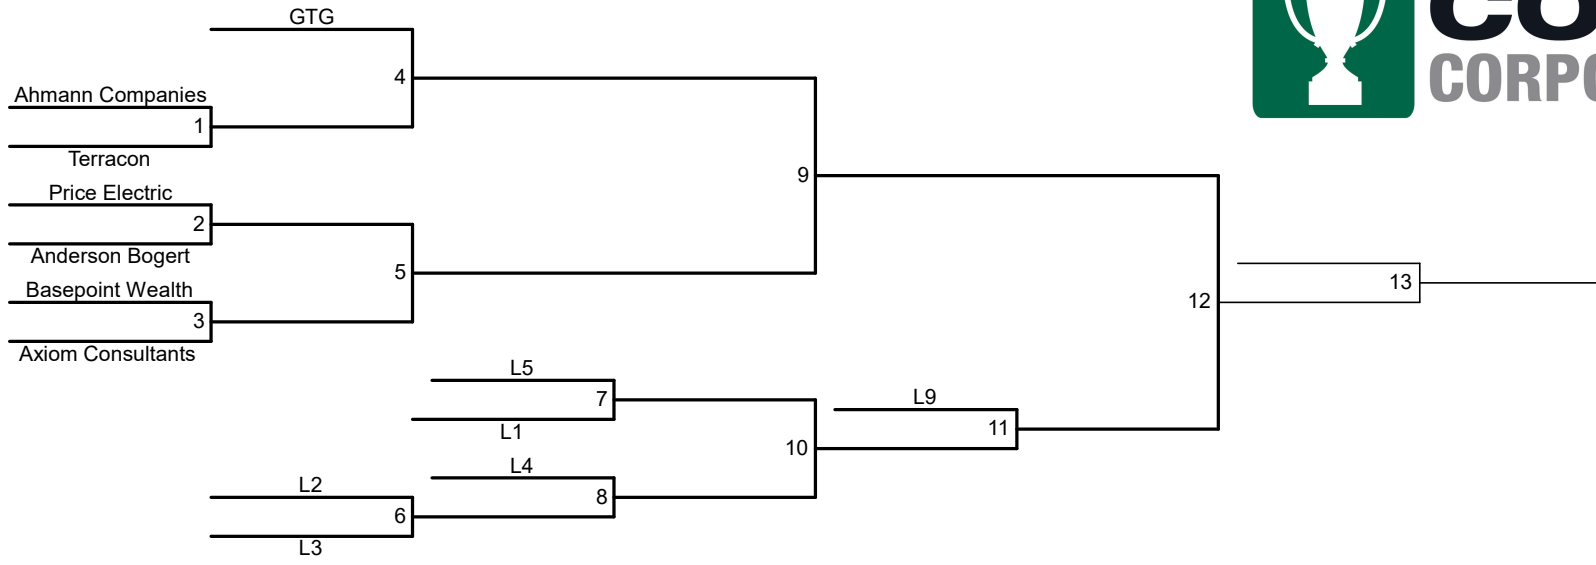

CORRIDOR CORPORATE GAMES

Division 2
Tuesday, June 18, 2024
Check In 5:30pm
Start 6:00pm

North Liberty Community
Center
520 W Cherry St.
North Liberty, IA 52317

14

15

CORRIDOR

CORPORATE GAMES

Division 3
Tuesday, June 18, 2024
Check In 5:30pm
Start 6:00pm