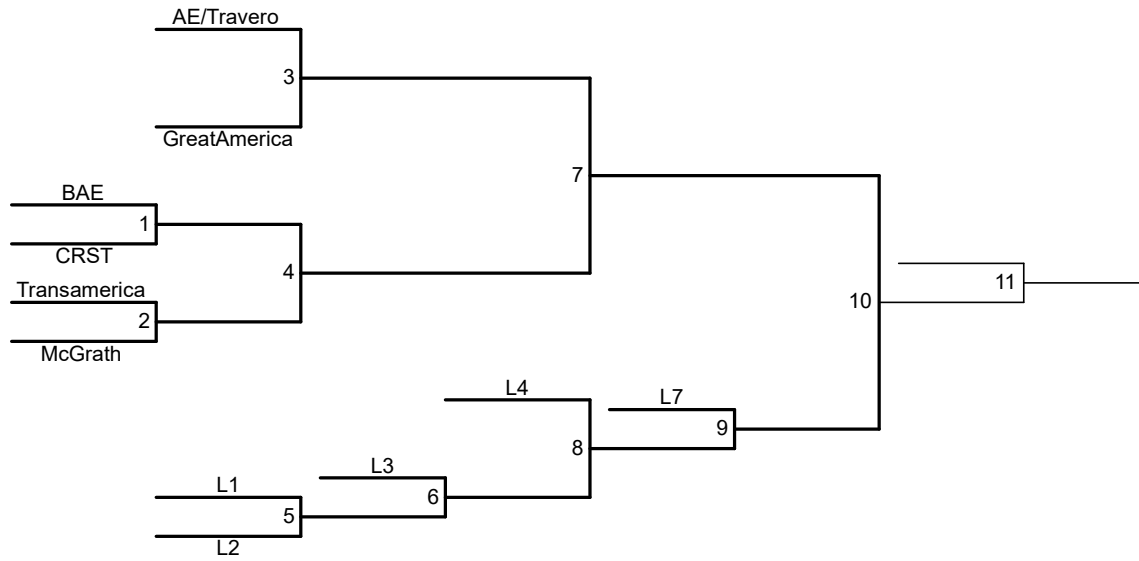

CORRIDOR

CORPORATE *GAMES*

Division 1
Tuesday, June 18, 2024
Check In 5:30pm
Start 6:00pm

North Liberty Community
Center
520 W Cherry St.
North Liberty, IA 52317

Crystal Group

1

CRBT

TrueNorth

L1

5

L2

L3

6

L4

L8

9