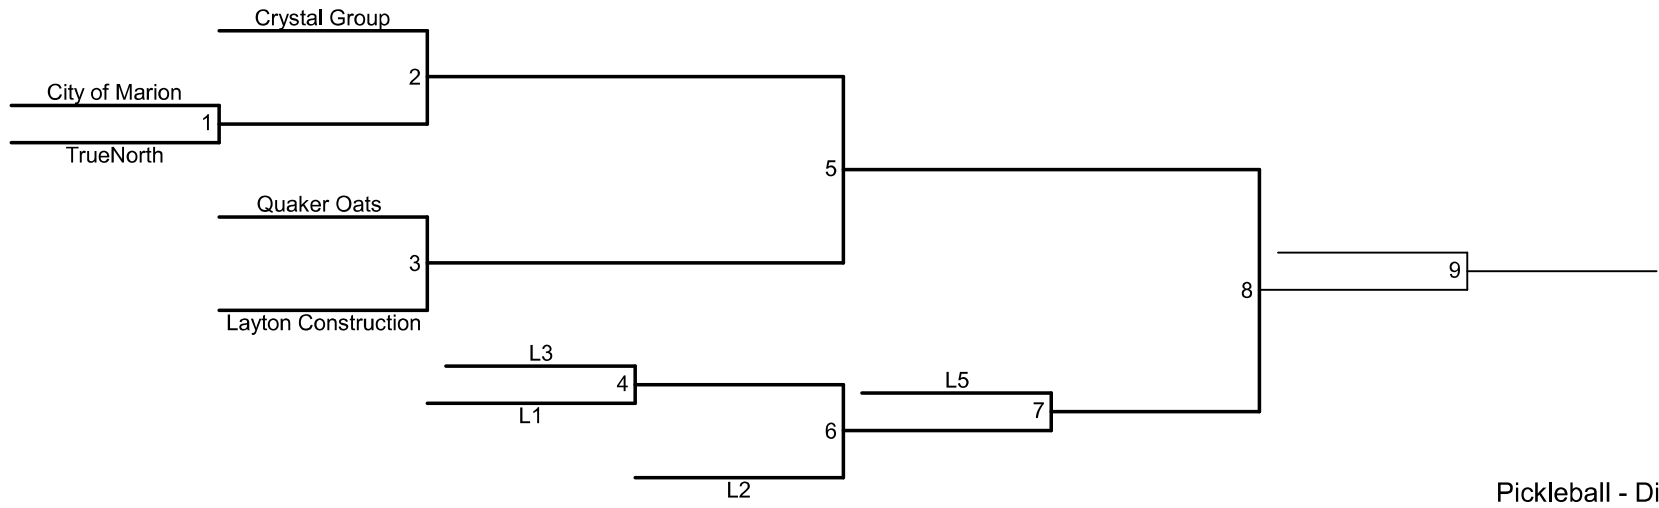

Pickleball - Division 1 Men
 Saturday, June 27th, 2026
 Check in at 7:30am | Games Begin at 8:00am
 Location : Pickle Palace
 101 1st Ave SW
 Cedar Rapids, IA 52404

PRESENTED BY **Wellmark**

Pickleball - Division 1 Women
 Saturday, June 27th, 2026
 Check in at 11:30am | Games Begin at
 12:00pm
 Location : Pickle Palace
 101 1st Ave SW
 Cedar Rapids, IA 52404

PRESENTED BY Wellmark

Pickleball - Division 1 Coed
 Sunday, June 28th, 2026
 Check in at 7:30am | Games Begin at 8:00am
 Location : Pickle Palace
 101 1st Ave SW
 Cedar Rapids, IA 52404

PRESENTED BY **Wellmark**

Pickleball - Division 2 Men
 Saturday, June 27th, 2026
 Check in at 9:30am | Games Begin at 10:00am
 Location : Pickle Palace
 101 1st Ave SW
 Cedar Rapids, IA 52404

PRESENTED BY Wellmark.

| Round 1 | | |
|---------|-----------|-------------------|
| Game | | |
| 1 | TrueNorth | vs. Crystal Group |