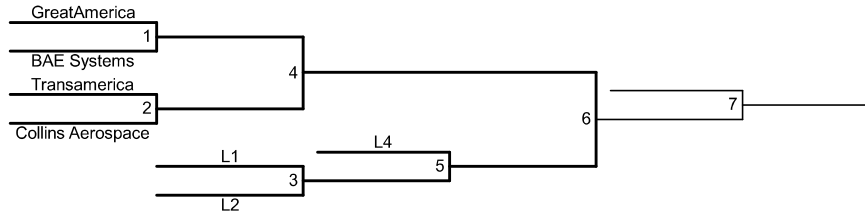

Pickleball - Division 1 Men
 Saturday, June 27th, 2026
 Check in at 7:30am | Games Begin at 8:00am
 Location : Pickle Palace
 101 1st Ave SW
 Cedar Rapids, IA 52404

PRESENTED BY **Wellmark**

Pickleball - Division 1 Women
 Saturday, June 27th, 2026
 Check in at 11:30am | Games Begin at
 12:00pm
 Location : Pickle Palace
 101 1st Ave SW
 Cedar Rapids, IA 52404