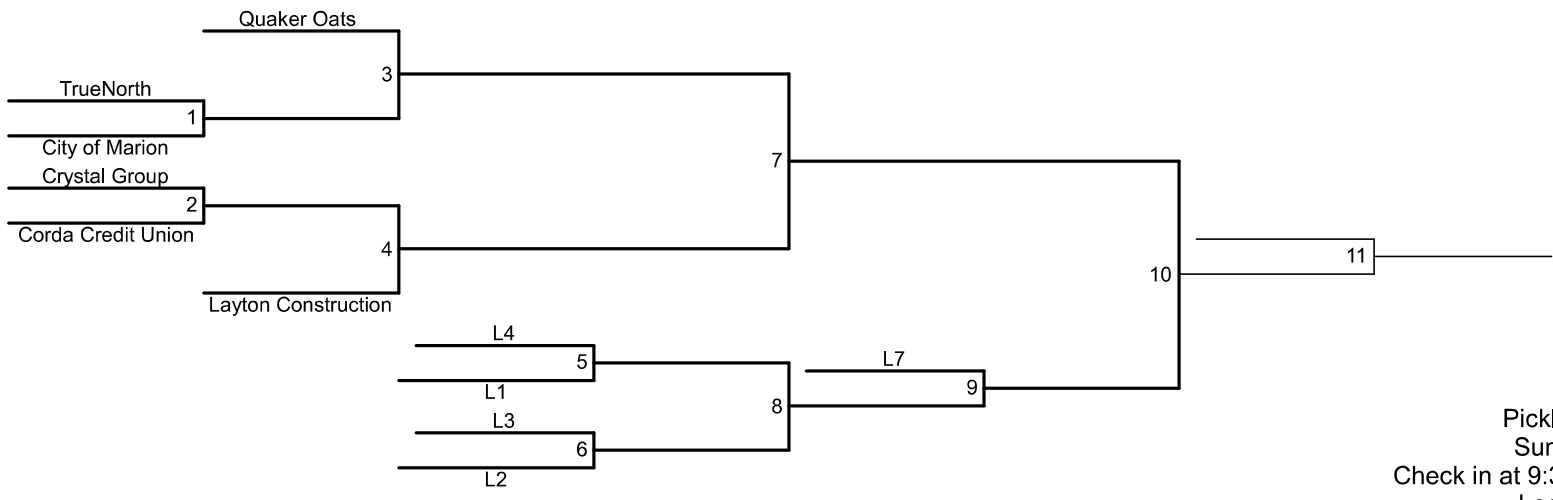

Pickleball - Division 2 Coed
Sunday, June 28th, 2026
Check in at 9:30am | Games Begin at 10:00am
Location : Pickle Palace
101 1st Ave SW
Cedar Rapids, IA 52404