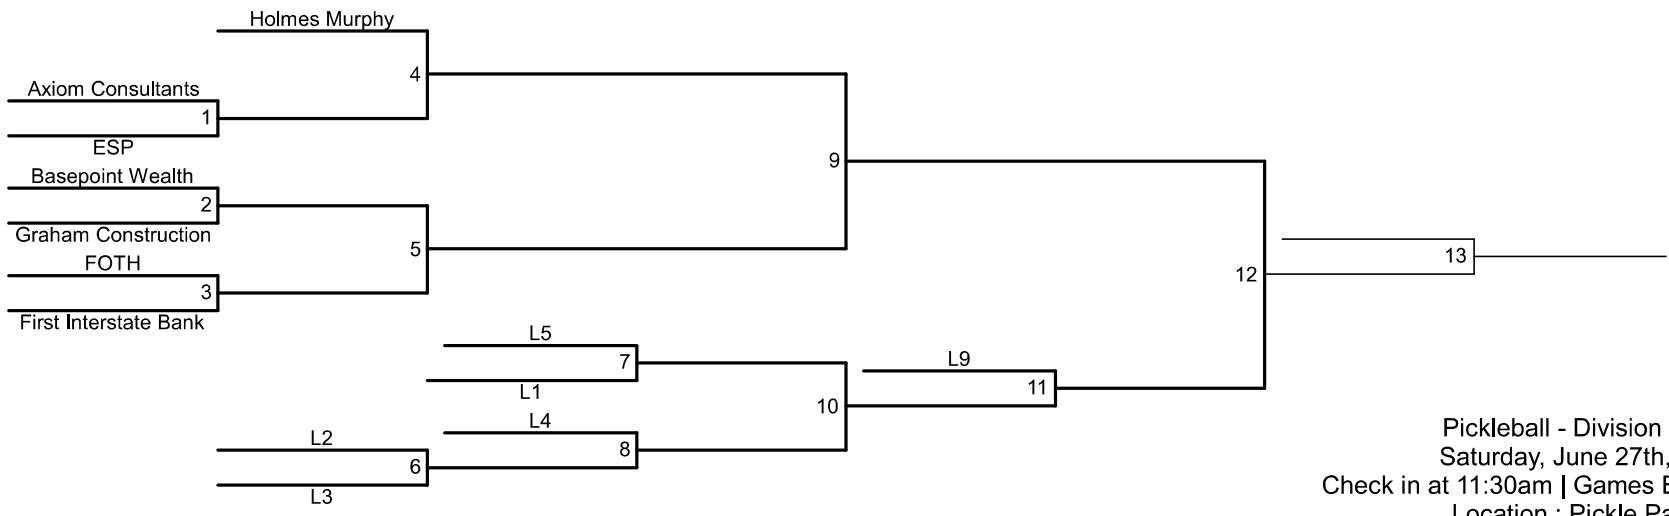

Pickleball - Division 2 Women
 Saturday, June 27th, 2026
 Check in at 7:30am | Games Begin at 8:00am
 Location : Pickle Palace
 101 1st Ave SW
 Cedar Rapids, IA 52404

Pickleball - Division 2 Coed
 Sunday, June 28th, 2026
 Check in at 9:30am | Games Begin at 10:00am
 Location : Pickle Palace
 101 1st Ave SW
 Cedar Rapids, IA 52404

PRESENTED BY Wellmark.

Pickleball - Division 3 Men
 Saturday, June 27th, 2026
 Check in at 11:30am | Games Begin at 12:00pm
 Location : Pickle Palace
 101 1st Ave SW
 Cedar Rapids, IA 52404

PRESENTED BY Wellmark