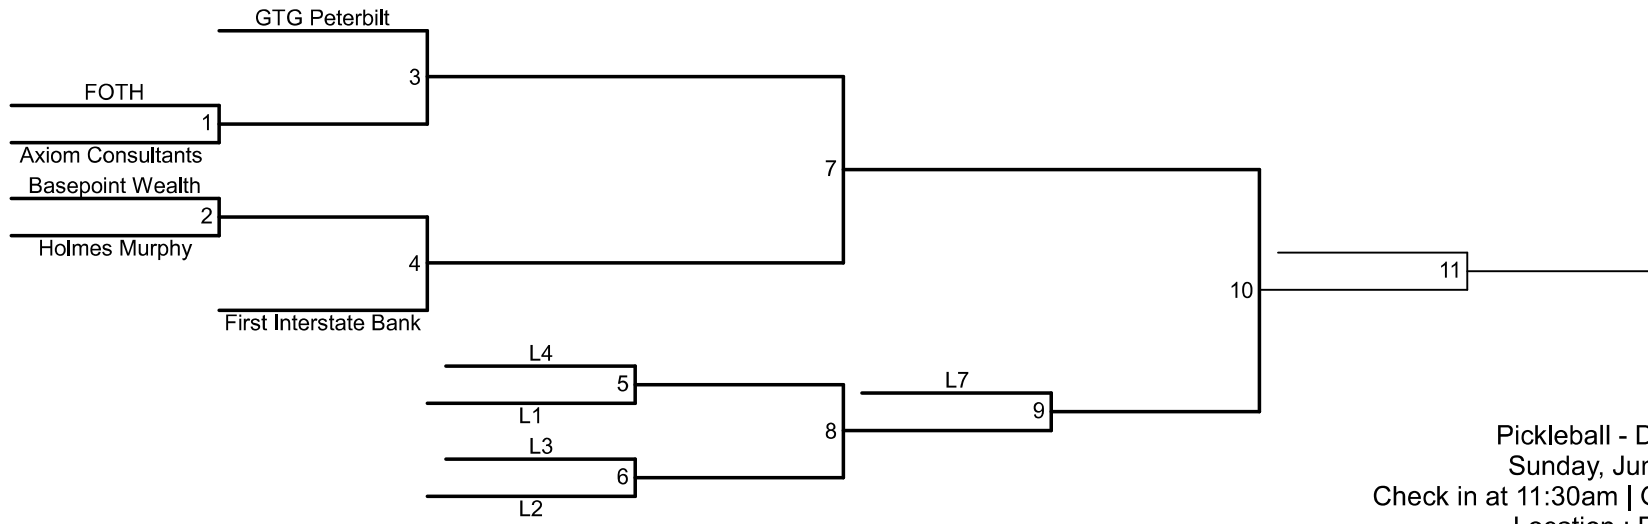

Pickleball - Division 2 Women
 Saturday, June 27th, 2026
 Check in at 7:30am | Games Begin at 8:00am
 Location : Pickle Palace
 101 1st Ave SW
 Cedar Rapids, IA 52404

Pickleball - Division 2 Coed
 Sunday, June 28th, 2026
 Check in at 9:30am | Games Begin at 10:00am
 Location : Pickle Palace
 101 1st Ave SW
 Cedar Rapids, IA 52404

PRESENTED BY Wellmark.

Pickleball - Division 3 Men
 Saturday, June 27th, 2026
 Check in at 11:30am | Games Begin at 12:00pm
 Location : Pickle Palace
 101 1st Ave SW
 Cedar Rapids, IA 52404

PRESENTED BY Wellmark

| Round 1 | | | |
|---------|---------------|-----|------------------|
| Game | | | |
| 1 | Holmes Murphy | vs. | Basepoint Wealth |

| Round 2 | | | |
|---------|------------------|-----|-----------------------|
| Game | | | |
| 2 | Basepoint Wealth | vs. | First Interstate Bank |

| Round 3 | | | |
|---------|-----------------------|-----|---------------|
| Game | | | |
| 3 | First Interstate Bank | vs. | Holmes Murphy |

Pickleball - Division 3 Women
 Saturday, June 27th, 2026
 Check in at 9:30am | Games Begin at 10:00am
 Location : Pickle Palace
 101 1st Ave SW
 Cedar Rapids, IA 52404