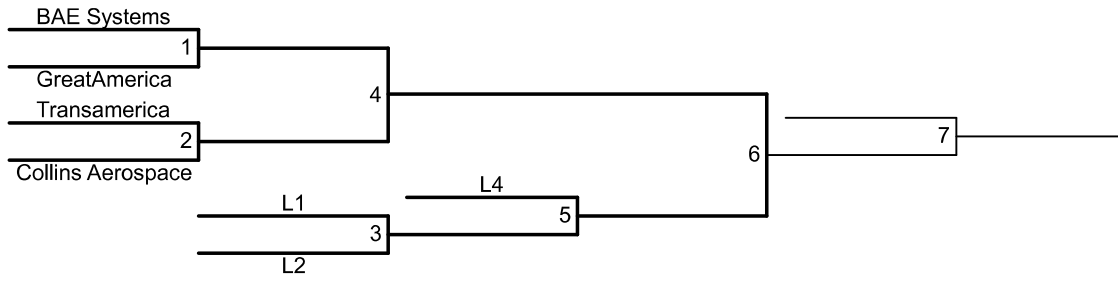

Pickleball - Division 1 Coed
Sunday, June 28th, 2026
Check in at 7:30am | Games Begin at 8:00am
Location : Pickle Palace
101 1st Ave SW
Cedar Rapids, IA 52404

PRESENTED BY **Wellmark**