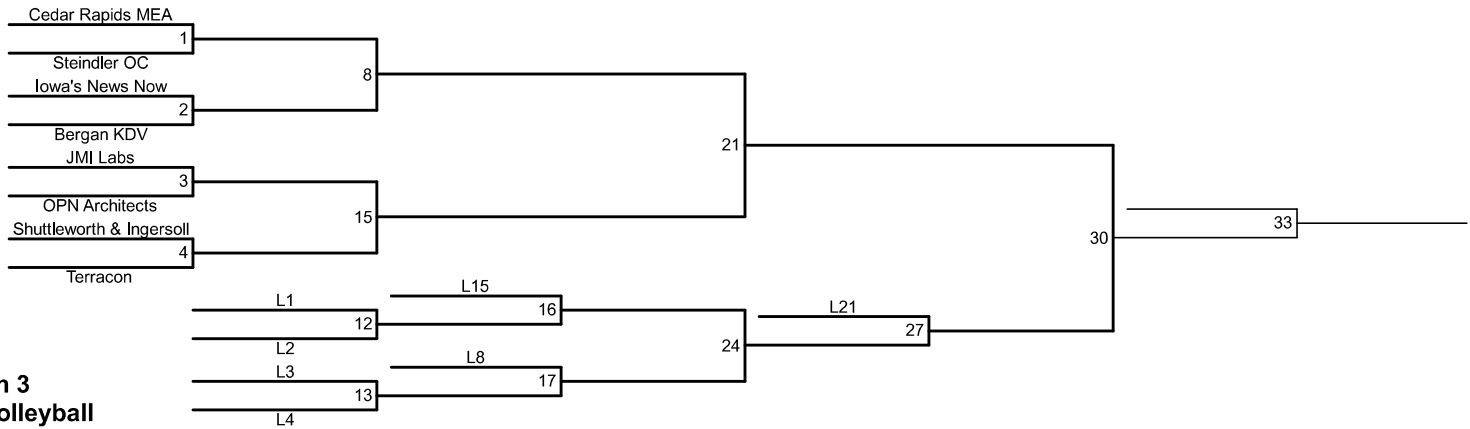

CORRIDOR

CORPORATE GAMES

Divison 1
Sand Volleyball
Volleys on Blars Ferry
Saturday, June 12th
Games start @ 10 AM
Check in : 9:30 AM

CORRIDOR

CORPORATE GAMES

Division 2 Sand Volleyball
Volleyballs on Blars Ferry
Saturday, June 12th
Games start: 10 AM
Check in: 9:30 AM

CORRIDOR

CORPORATE GAMES

Division 3
Sand Volleyball
Volleys on Blars Ferry
Saturday June 12th
Games start at 10:00 AM
Check in at 9:30 AM