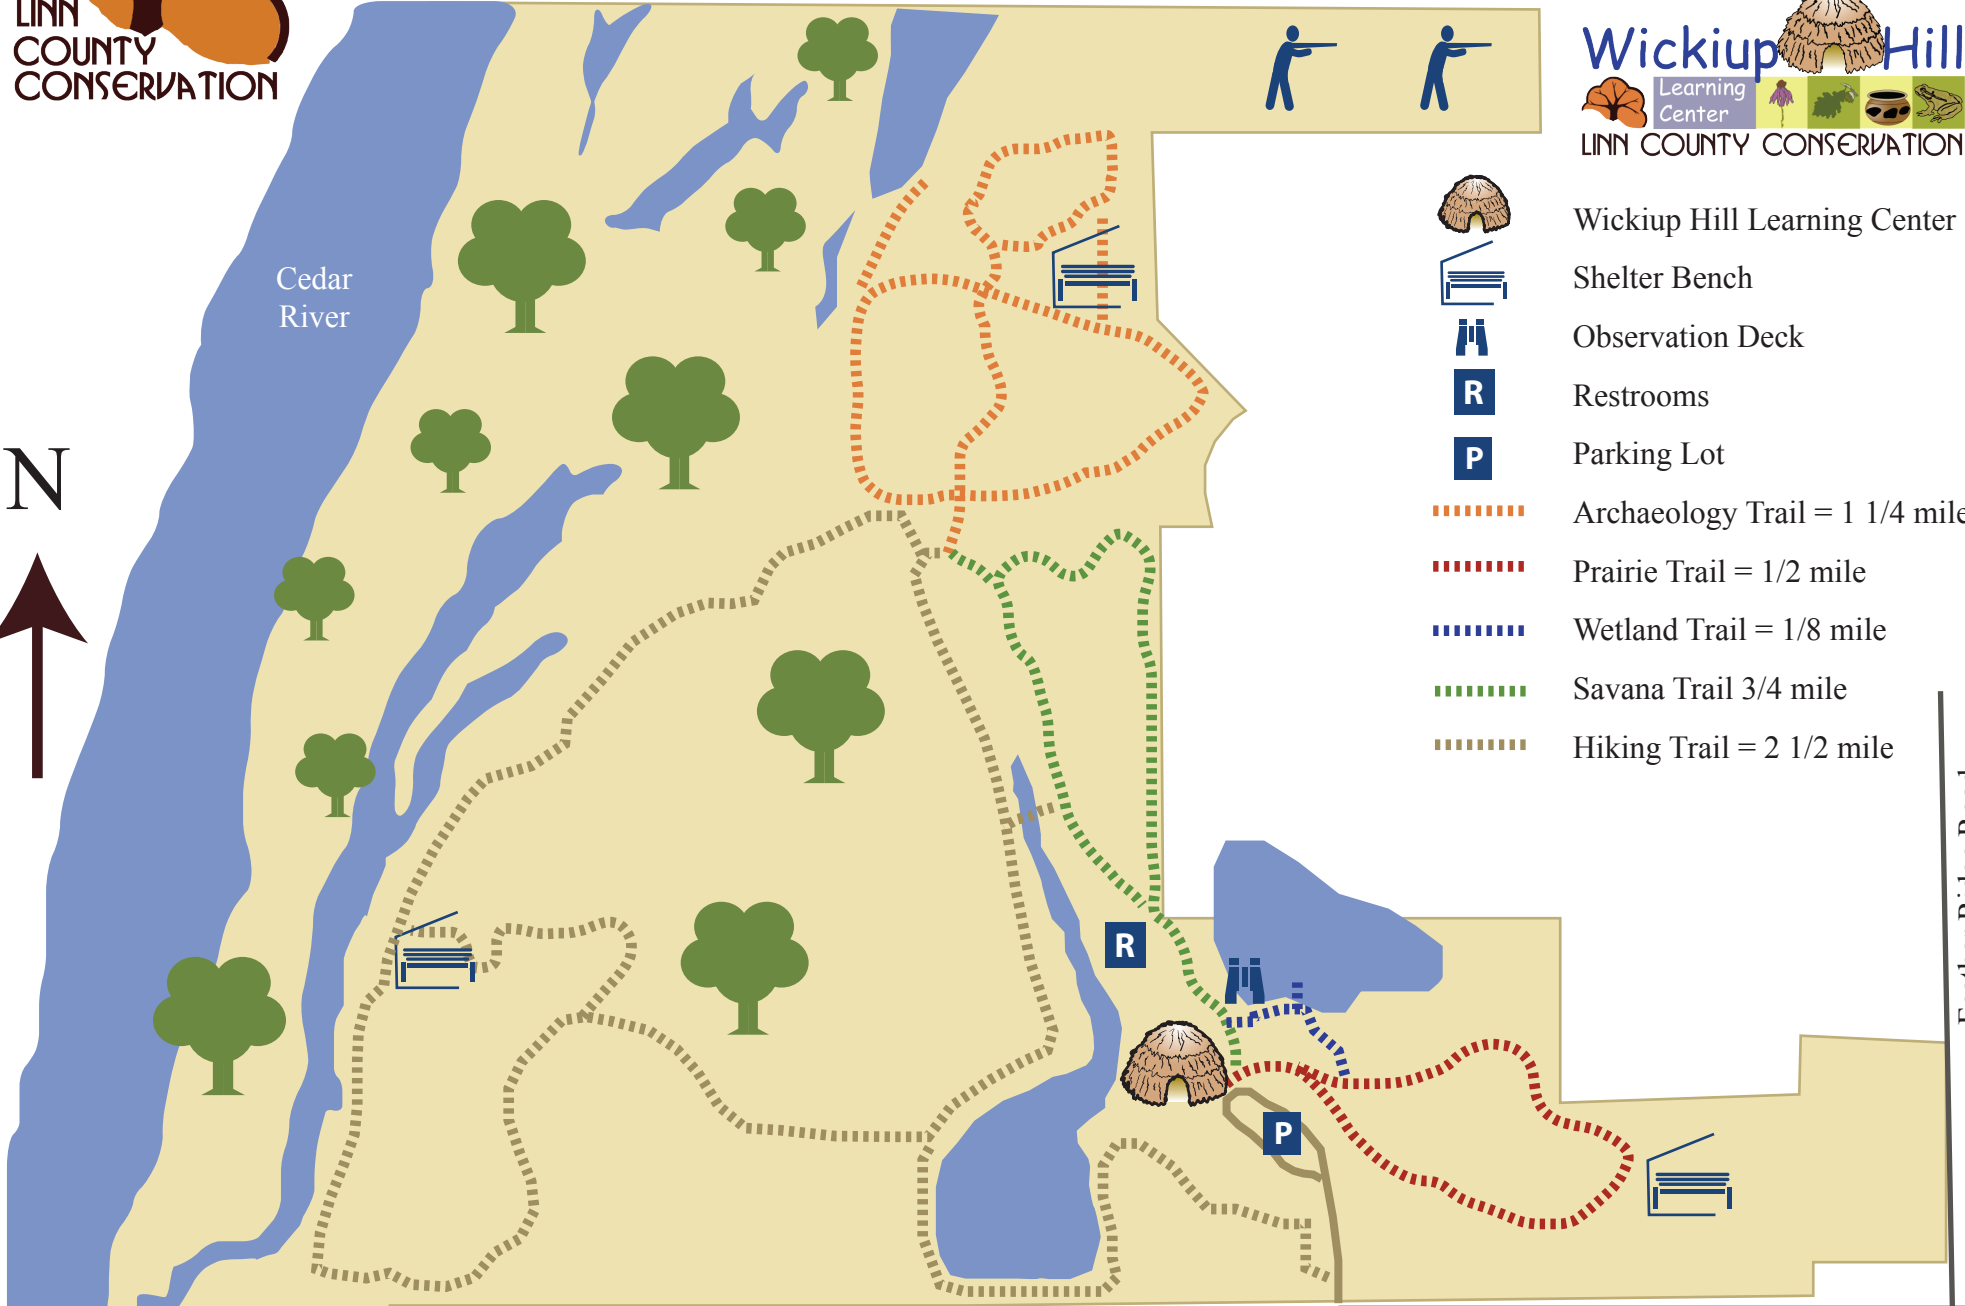

LINN COUNTY CONSERVATION

WICKIUP HILL LEARNING CENTER

LINN COUNTY CONSERVATION

-  Wickiup Hill Learning Center
-  Shelter Bench
-  Observation Deck
-  Restrooms
-  Parking Lot
-  Archaeology Trail = 1 1/4 mile
-  Prairie Trail = 1/2 mile
-  Wetland Trail = 1/8 mile
-  Savana Trail 3/4 mile
-  Hiking Trail = 2 1/2 mile

One map per family, please.

Morris Hills Road

Feather Ridge Road